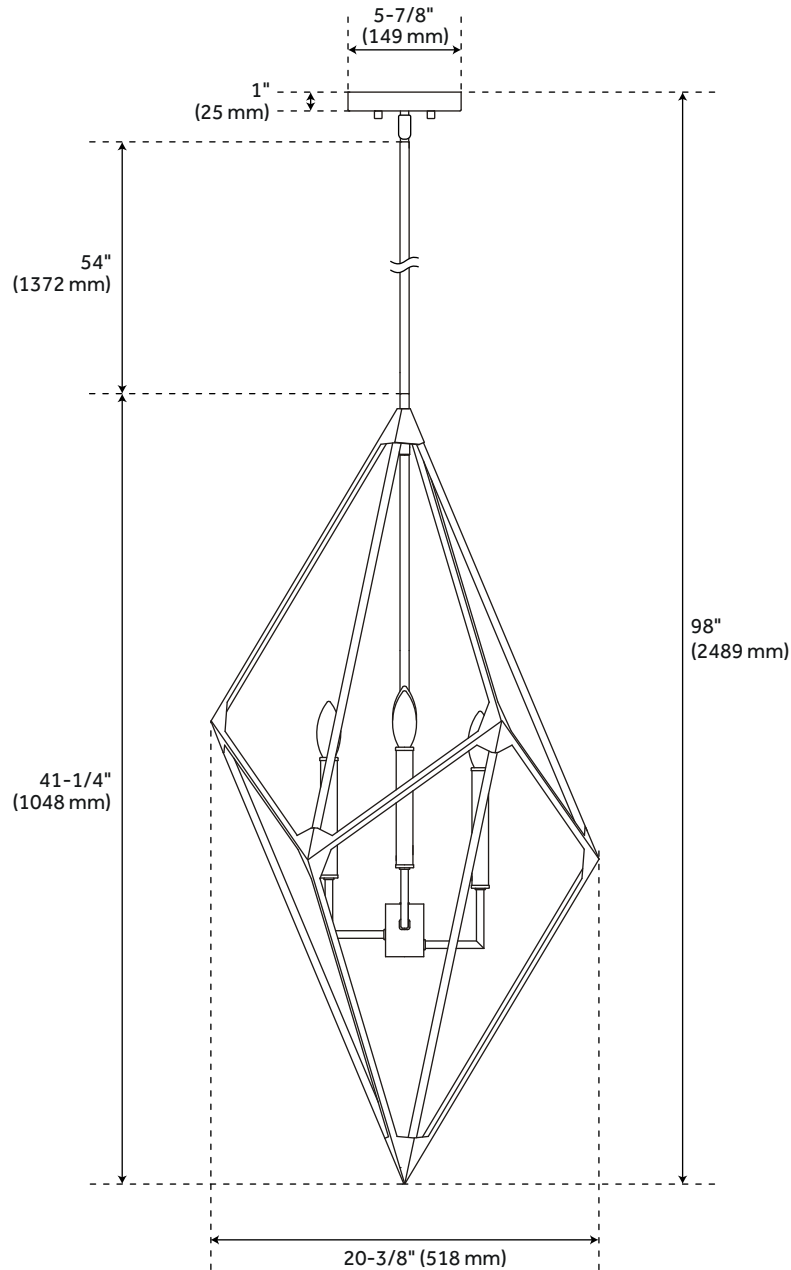

BIRCHLEAF 4-LIGHT PENDANT - TEXTURED BLACK/POLISHED NICKEL

SKU: 453855

PHPL3194

All dimensions and specifications are nominal and may vary. Use actual products for accuracy in critical situations.