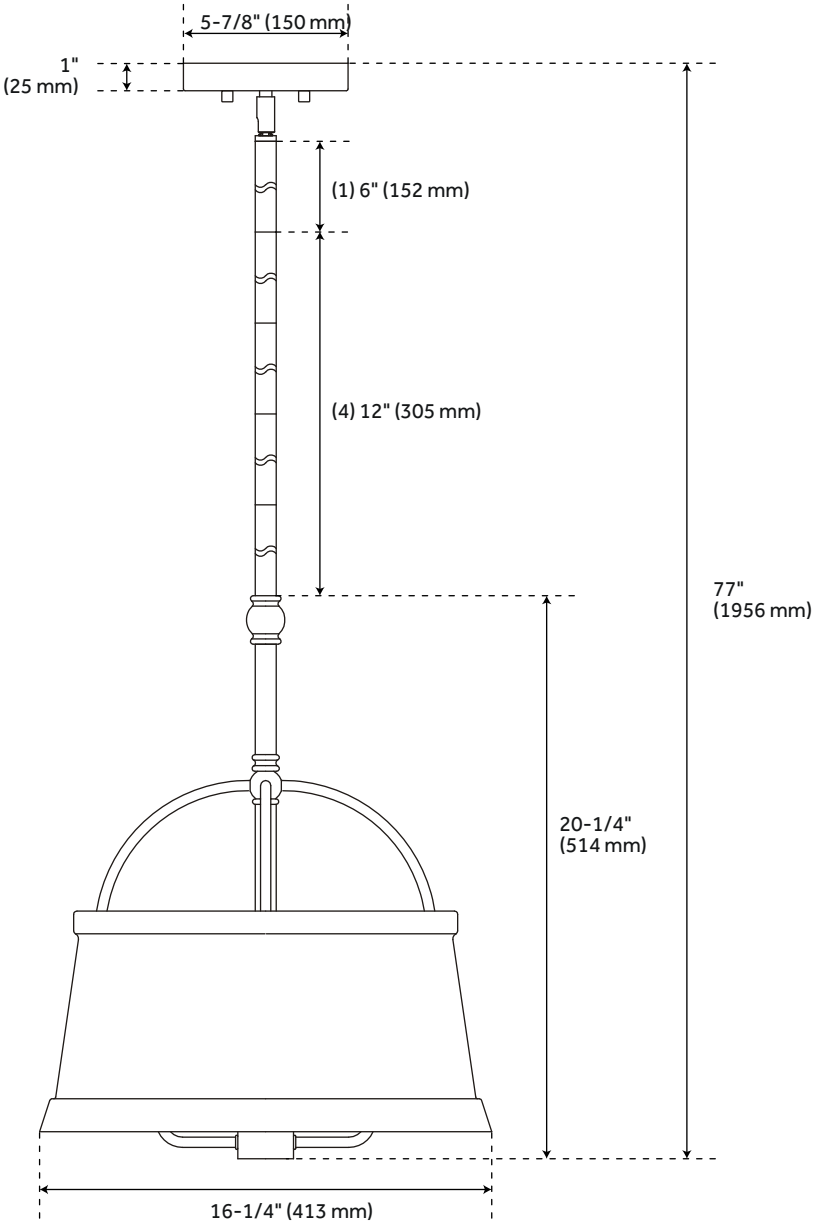

TEESDALE 4-LIGHT PENDANT - AMBER/MATTE BLACK

SKU: 453857
Code: PH3214

UL 1598 / CSA C22.2 No 250.0

FEATURES

Installation Type: Ceiling Mount
Design: Modern
Product Finish: Aged Brass
Material: Steel
Width: 16-1/4"
Height: 20-1/4"
Base Plate Diameter: 5-7/8"
Mounting Hardware Included: Yes
Shade Finish: Black
Shade Material: Metal
Number of Bulbs: 4
Base Plate Depth: 1"
Location Type: Suitable for Dry Locations
Bulbs Included: No
Bulb Type: Medium E-26
Wattage per Bulb: 60
Downrod/Chain Length: (1) 6" and (4) 12"
Remote Included: No
Canopy/Backplate Height: 1"
Canopy/Backplate Width: 5-7/8"
Weight: 9.87
Wire Length: 180
Sloped Ceiling Compatible: Yes
Voltage: 120

REVISED 4/2/2023

TEESDALE 4-LIGHT PENDANT - AMBER/MATTE BLACK

SKU: 453857

Code: PH3214

ADDITIONAL FEATURES

- Hardwired.
- Canopy dimensions: 1" H x 5-7/8" diameter.
- Sloped ceiling compatible.
- Stem Included: (4) 12", (1) 6".

REVISED 4/2/2023

TEESDALE 4-LIGHT PENDANT - AMBER/MATTE BLACK

SKU: 453857
PHPL3214

All dimensions and specifications are nominal and may vary. Use actual products for accuracy in critical situations.