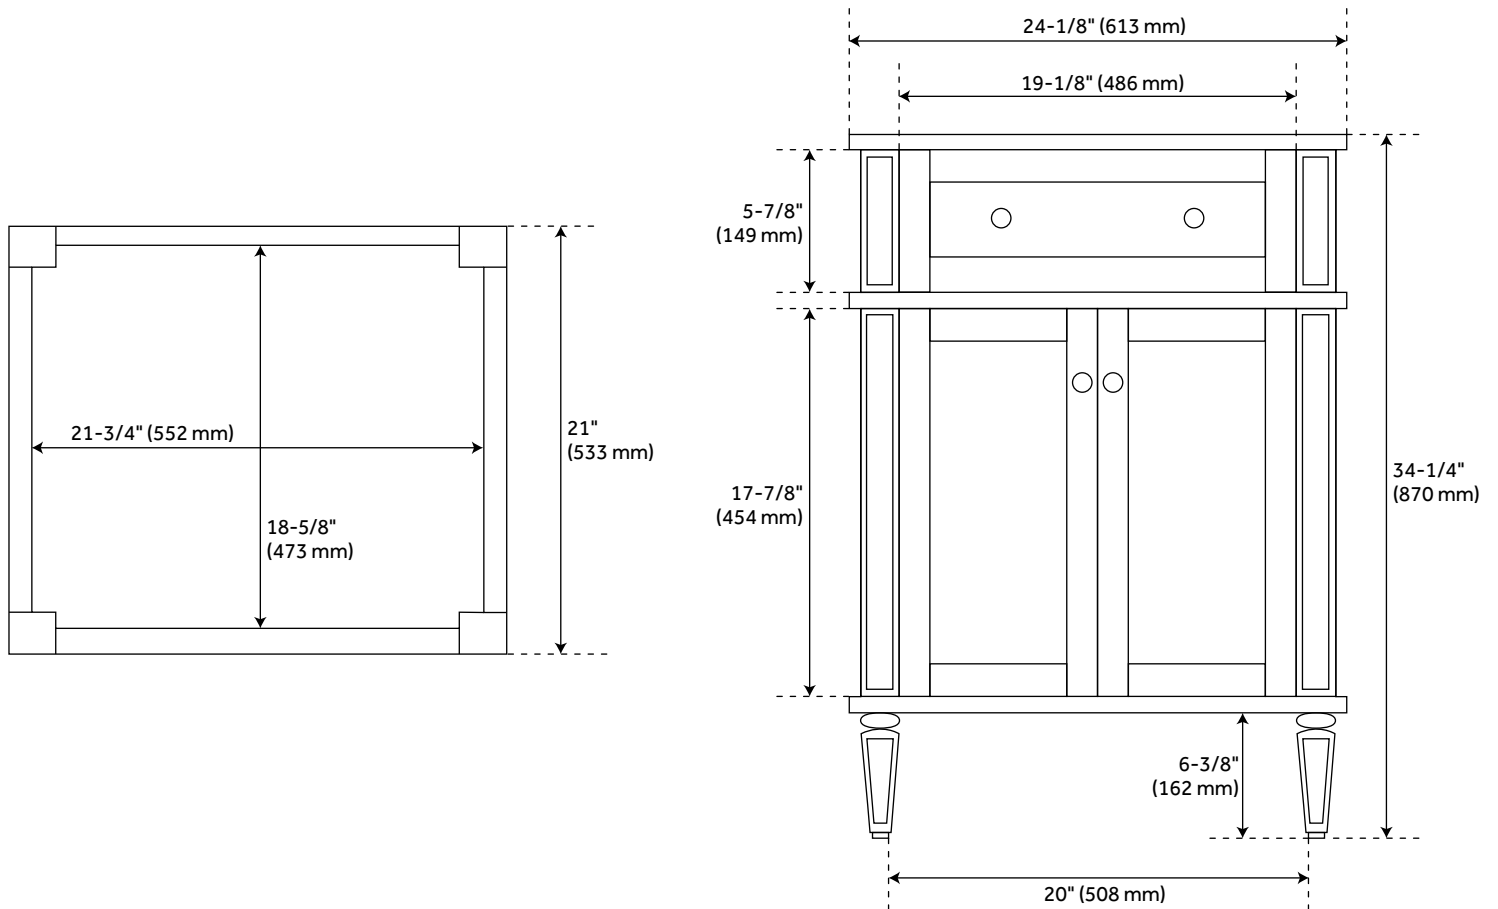

24" ELMDALE VANITY - WHITE - VANITY CABINET ONLY

SKU: 453997
Code: SH453997

FEATURES

Installation Type: Freestanding
Features: Matching Mirror;Soft-Close Hinges
Product Finish: White
Material: Mahogany
Number of Doors: 2
Number of Drawers: 1
Width: 24-1/8"
Height: 34-1/4"
Depth: 21"
Assembly Required: No
Dovetail Drawers: Yes
Number of Basins: 1
Vanity Top Options: No Top
Faucet Included: No
Size: 24 in
Hardware Finish: Polished Nickel
Built-In Adjusters: Yes
Sink Included: no
Vanity Top Included: no
Mirror Included: No

REVISED 3/21/2023

24" ELMDALE VANITY - WHITE - VANITY CABINET ONLY

SKU: 453997
Code: SH453997

ADDITIONAL FEATURES

- See Installation Instructions for directions to attach the vanity top and sink.
- All dimensions are ($\pm 1/2"$).

REVISED 3/21/2023

24" ELMDALE VANITY - SOFT WHITE

SKU: 453997

All dimensions and specifications are nominal and may vary. Use actual products for accuracy in critical situations.