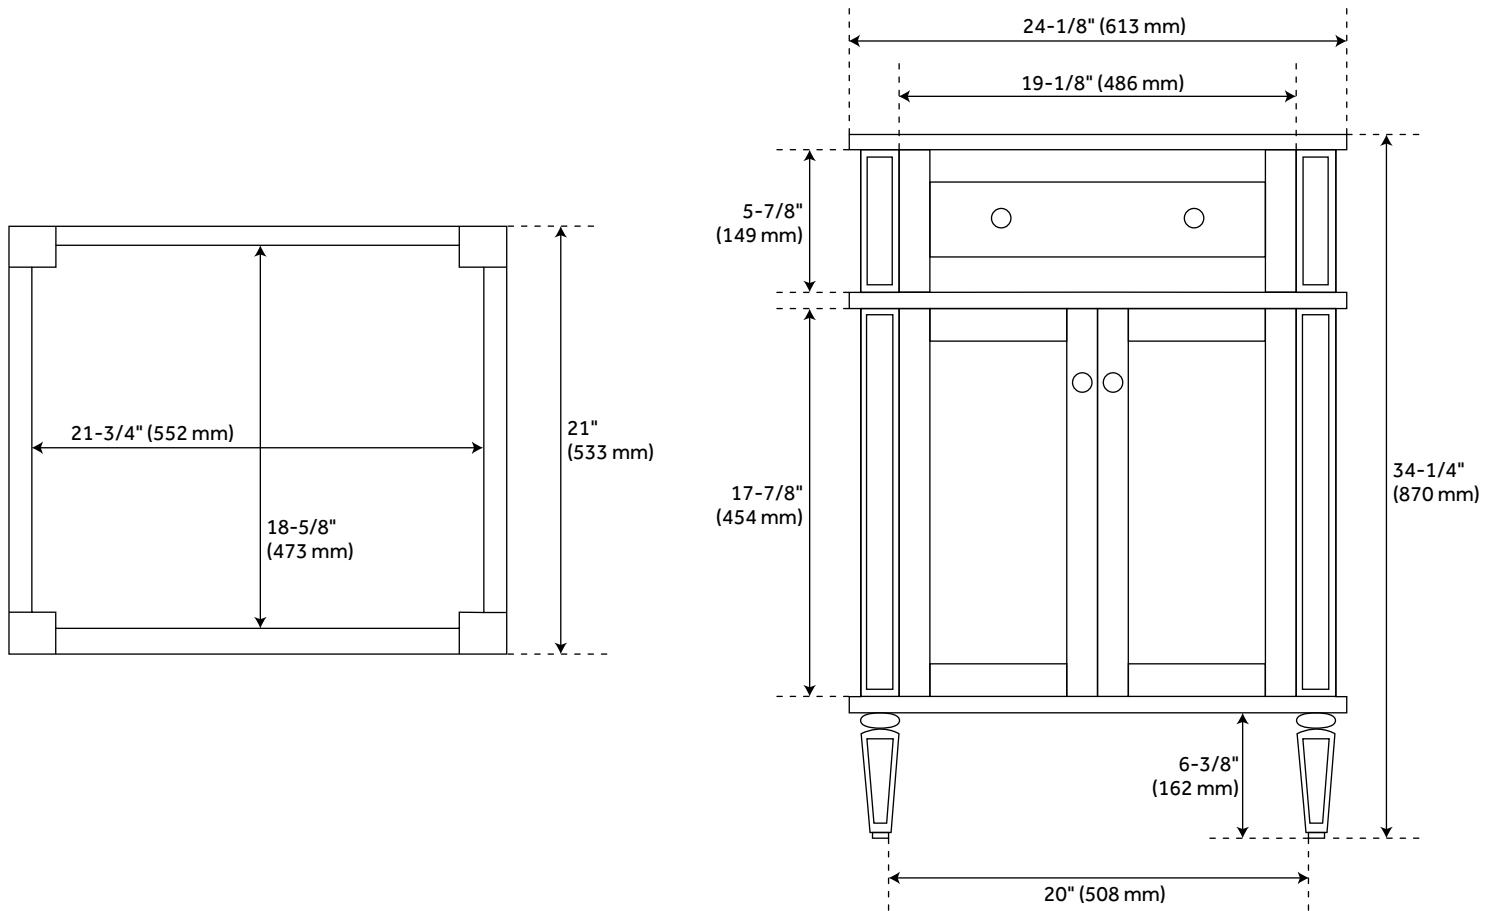

24" ELMDALE VANITY - SOFT WHITE

SKU: 453997

All dimensions and specifications are nominal and may vary. Use actual products for accuracy in critical situations.