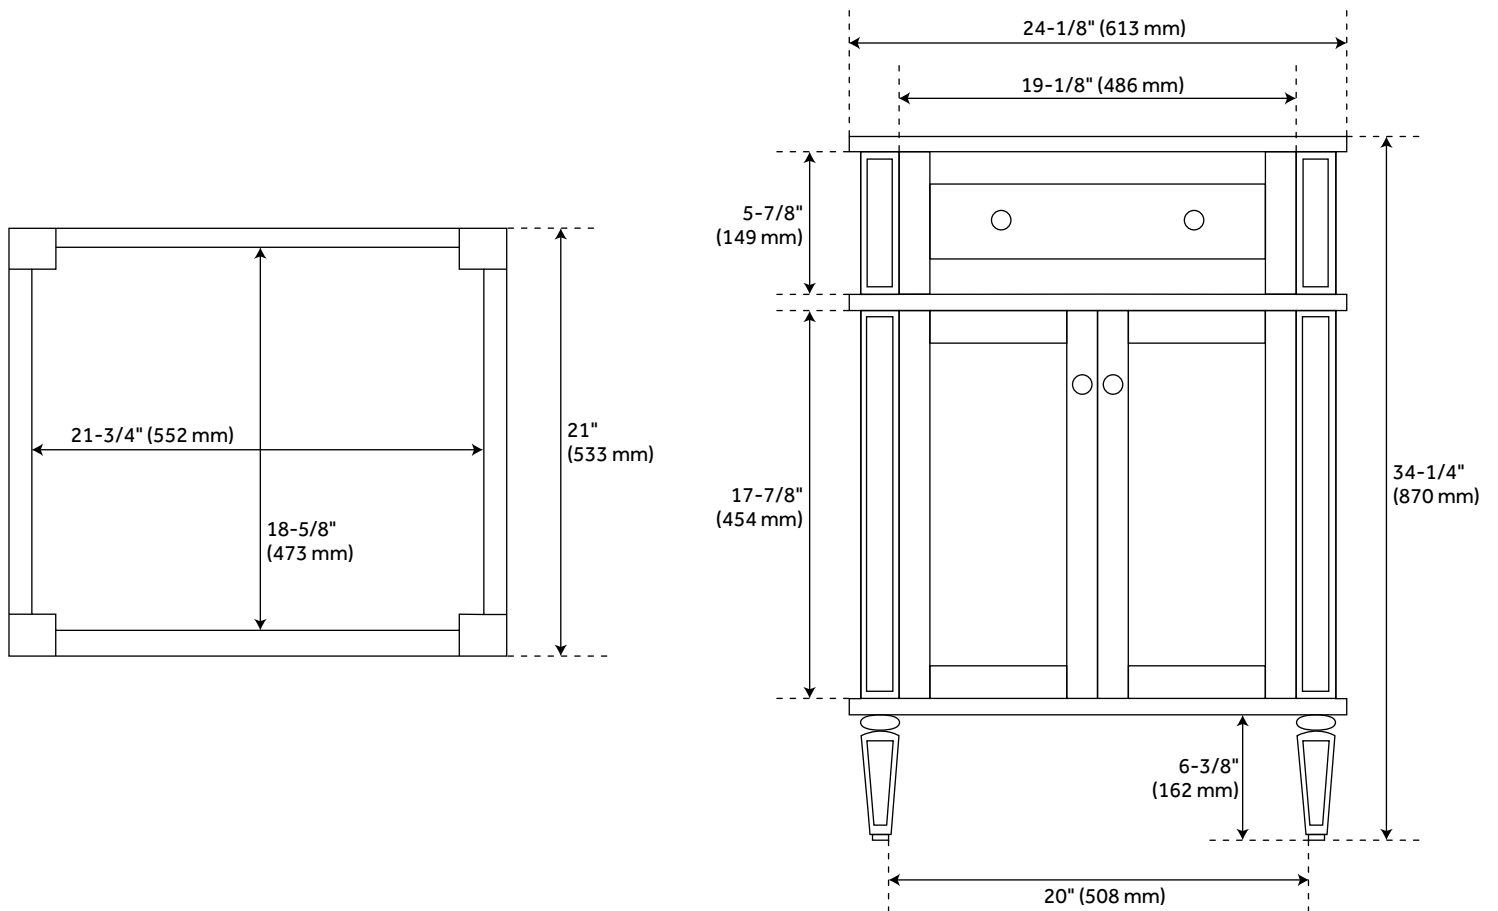

24" ELMDALE VANITY - SOFT WHITE

SKU: 453997

All dimensions and specifications are nominal and may vary. Use actual products for accuracy in critical situations.