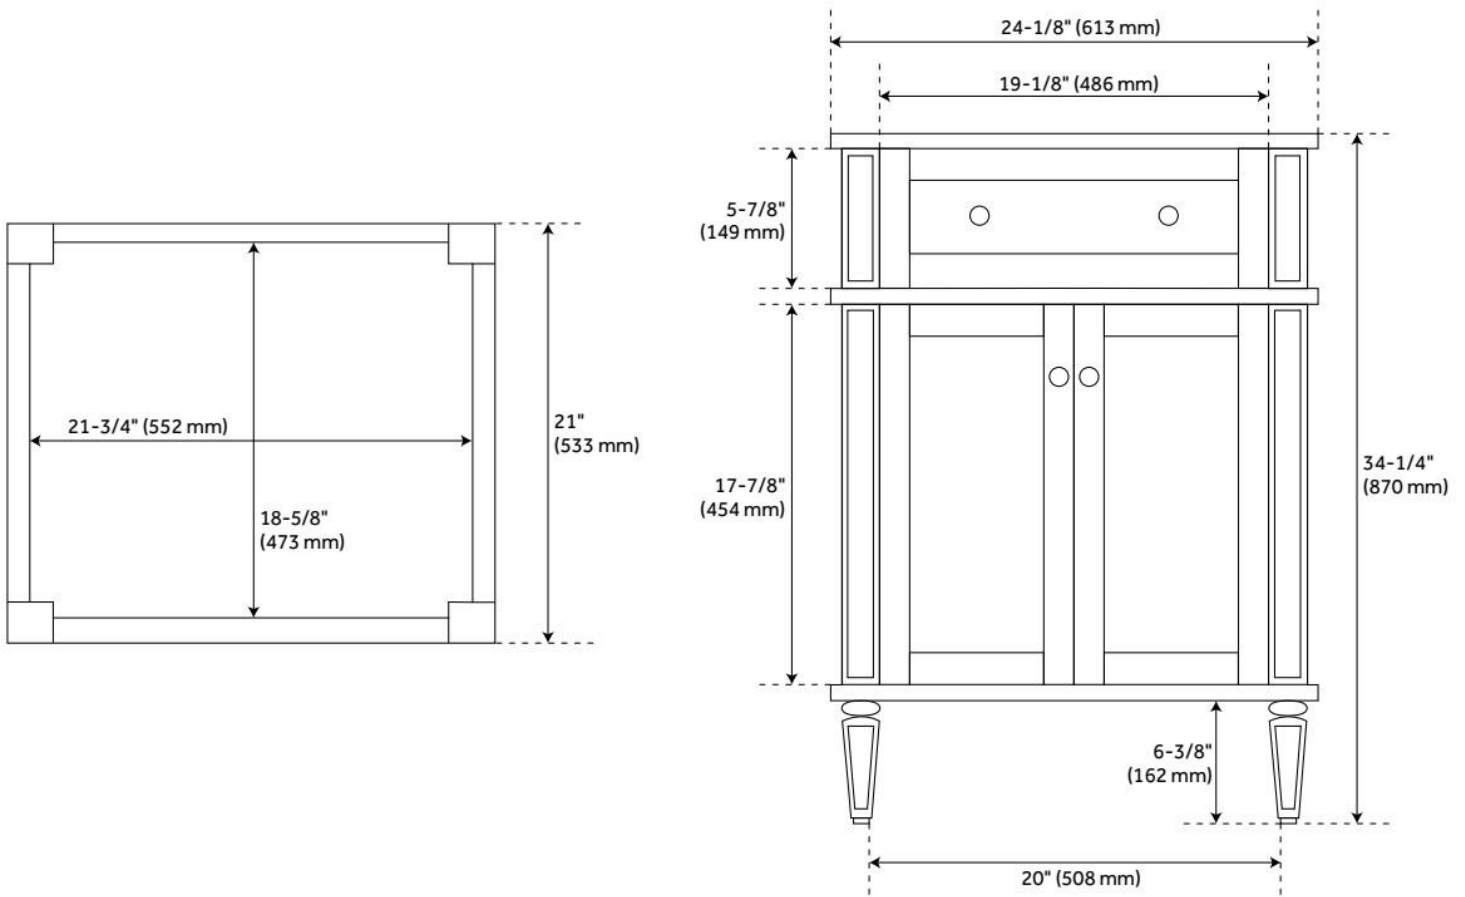

24" ELMDALE VANITY - WHITE - VANITY CABINET ONLY

SKU: 453997
Code: SH453997

REVISED 8/7/2024