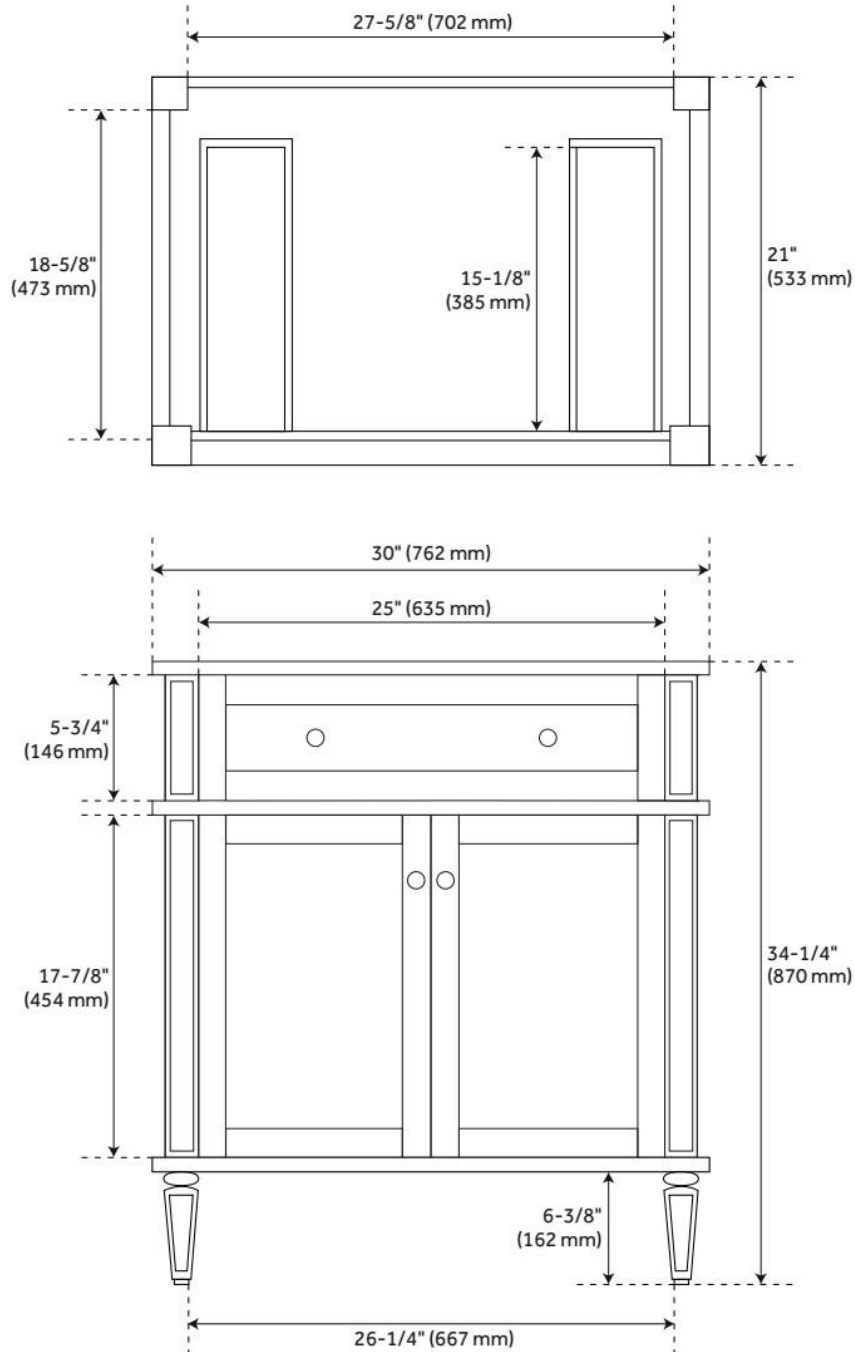

30" ELMDALE VANITY - WHITE - VANITY CABINET ONLY

SKU: 454000
Code: SH454000

REVISED 8/7/2024