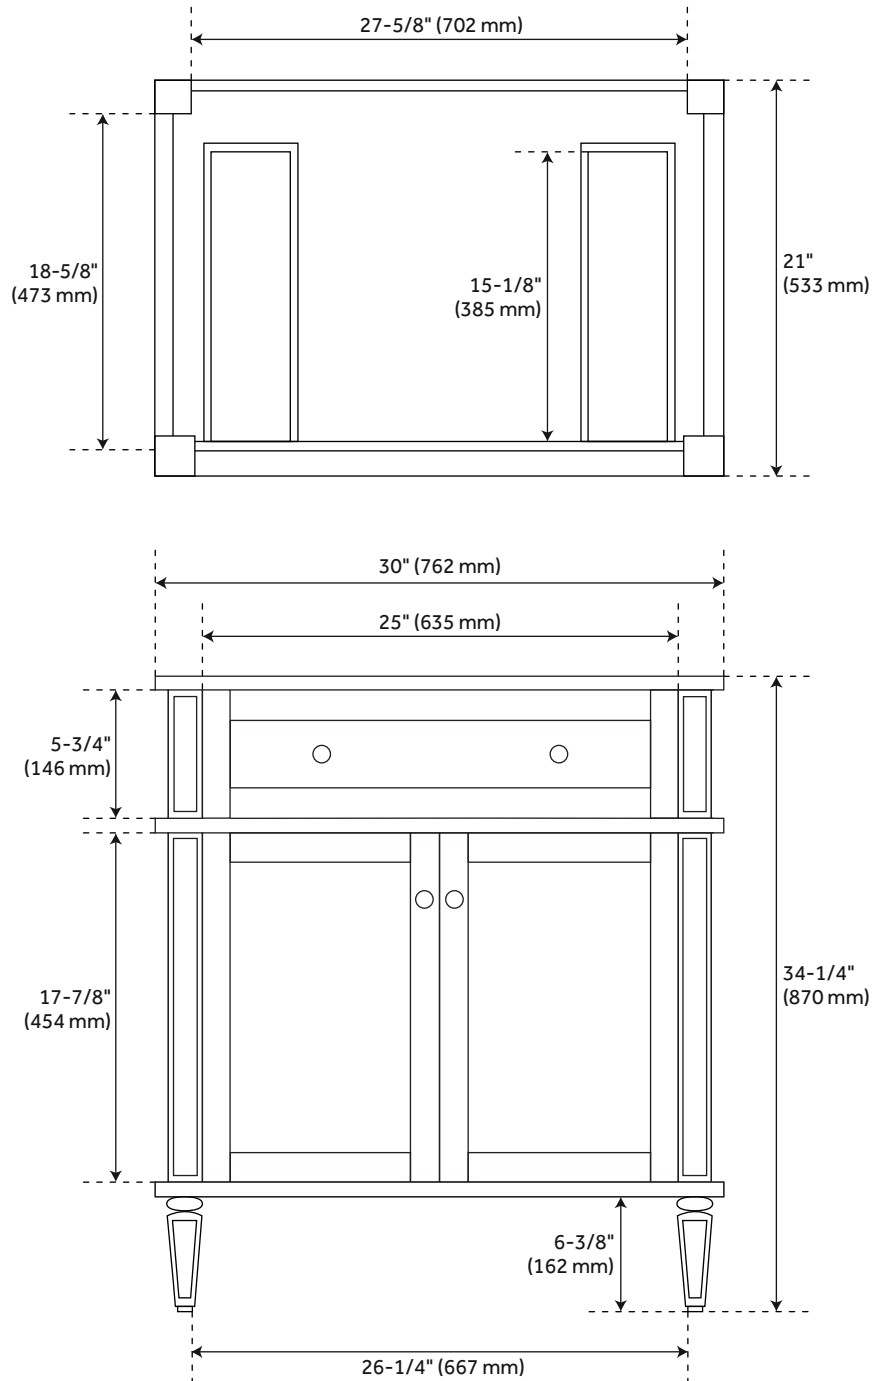

30" ELMDALE VANITY - WHITE - VANITY CABINET ONLY

SKU: 454000
Code: SH454000

FEATURES

Installation Type: Freestanding
Features: Matching Mirror;Soft-Close Hinges
Product Finish: White
Material: Mahogany
Number of Doors: 2
Number of Drawers: 2
Width: 30"
Height: 34-1/4"
Depth: 21"
Assembly Required: No
Dovetail Drawers: Yes
Number of Basins: 1
Vanity Top Options: No Top
Faucet Included: No
Size: 30 in
Hardware Finish: Polished Nickel
Built-In Adjusters: Yes
Sink Included: no
Vanity Top Included: no
Mirror Included: No

REVISED 4/24/2023

30" ELMDALE VANITY - WHITE - VANITY CABINET ONLY

SKU: 454000
Code: SH454000

ADDITIONAL FEATURES

- See Installation Instructions for directions to attach the vanity top and sink.
- All dimensions are ($\pm 1/2$ ").
- [Wood finish samples available.](#)

REVISED 4/24/2023

30" ELMDALE VANITY - WHITE

All dimensions and specifications are nominal and may vary. Use actual products for accuracy in critical situations.