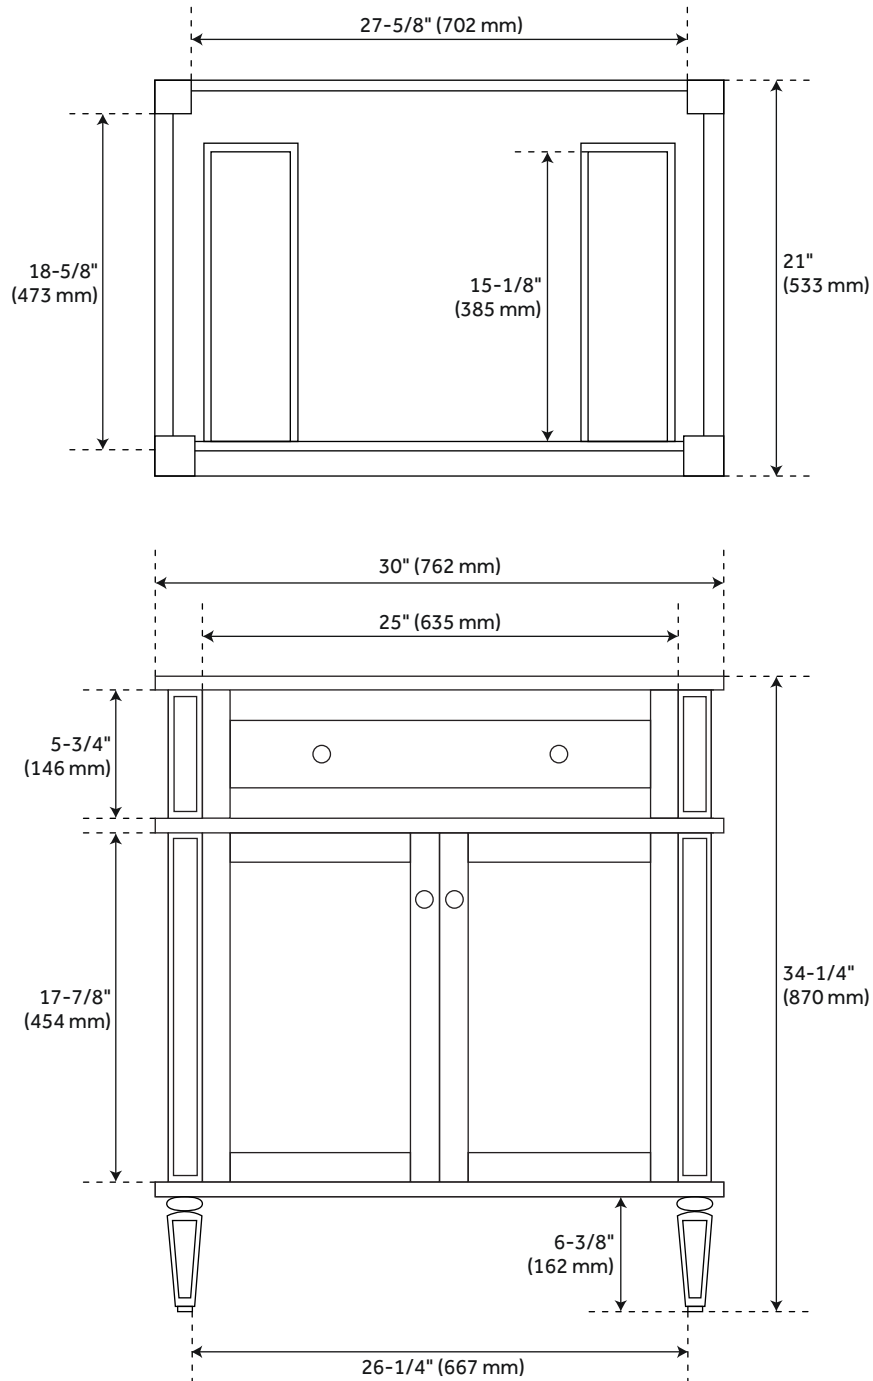

FEATURES

Installation Type: Freestanding
Features: Matching Mirror; Soft-Close Hinges
Product Finish: White
Material: Mahogany
Number of Doors: 2
Number of Drawers: 2
Width: 30"
Height: 34-1/4"
Depth: 21"
Assembly Required: No
Dovetail Drawers: Yes
Number of Basins: 1
Sink Installation: Undermount - Rectangle
Basin Length: 18-1/8"
Basin Width: 12-3/4"
Water Depth To Overflow: 4-1/8"
Fits Drain Hole Size: 1-1/2"
Faucet Included: No
Vanity Top Thickness: 3cm
Water Depth to Rim: 5-1/2"
Hardware Finish: Polished Nickel
Built-In Adjusters: Yes
Sink Included: yes
Basin Overflow: Yes
Vanity Top Included: yes
Vanity Top Depth: 22"
Vanity Top Width: 31"
Mirror Included: No

REVISED 4/24/2023

30" ELMDALE VANITY FOR RECTANGULAR UNDERMOUNT SINK - WHITE

SKU: 951595-RUMB

Code: SH466374, SH466373, SH464611, SH464615, SH464610, SH464614, SH464609, SH464613, SH464606, SH464607, SH464608, SH464616, SH464612, SH464605, SH464617

ADDITIONAL FEATURES

- Includes a matching backsplash and a white porcelain sink.
- Granite is A-grade. Polished Carrara Marble is sourced from Italy.
- Each stone top is carved from a single piece of stone and will feature natural variations.
- See Installation Instructions for directions to attach the vanity top and sink.
- While the 30" cabinet has adjustable shelves, they are not removeable due to interference from the top and bottom drawers.
- All dimensions are ($\pm 1/2"$).
- [Wood finish samples available.](#)

REVISED 4/24/2023

30" ELMDALE VANITY - WHITE

All dimensions and specifications are nominal and may vary. Use actual products for accuracy in critical situations.