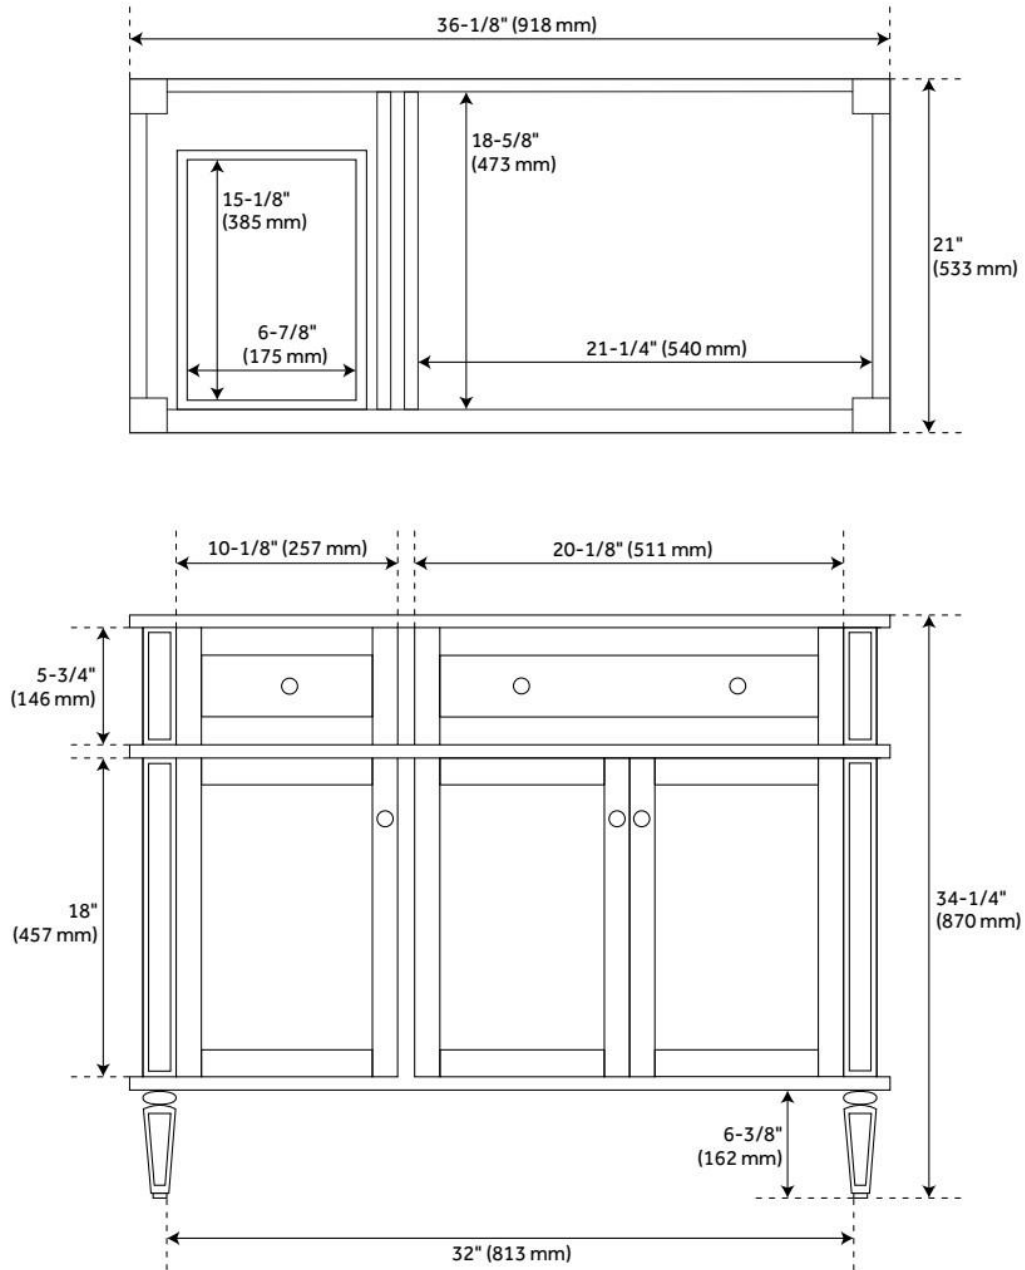

36" ELMDALE VANITY - WHITE - VANITY CABINET ONLY

SKU: 454003
Code: SH454003

FEATURES

Material: Mahogany
Product Finish: White
Number of Doors: 3
Number of Drawers: 3
Soft-Close Hinges: Yes
Soft-Close Slides: Yes
Dovetail Drawers: Yes
Adjustable Shelves: Yes
Hardware Finish: Polished Nickel
Built-In Adjusters: Yes

ASSE 1016 Type P/T

ADDITIONAL FEATURES

- See Installation Instructions for directions to attach the vanity top and sink.
- All dimensions are ($\pm 1/2"$).
- [Wood finish samples available.](#)

REVISED 8/2/2024

36" ELMDALE VANITY - WHITE - VANITY CABINET ONLY

SKU: 454003
Code: SH454003

REVISED 8/2/2024