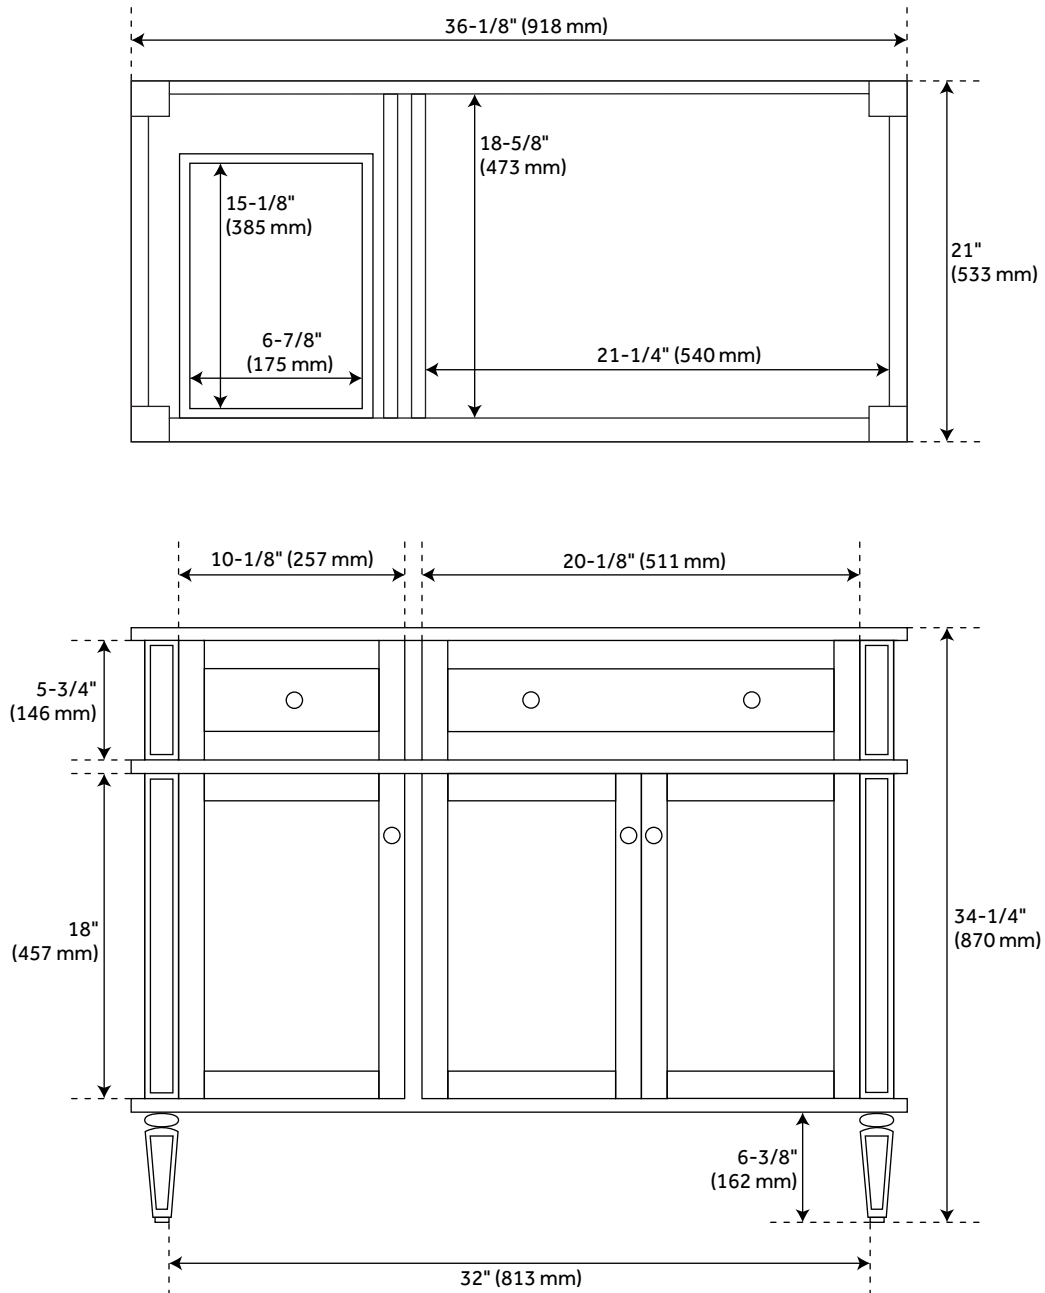

36" ELMDALE VANITY - WHITE - VANITY CABINET ONLY

SKU: 454003
Code: SH454003

FEATURES

Installation Type: Freestanding
Features: Matching Mirror;Soft-Close Hinges
Product Finish: White
Material: Mahogany
Number of Doors: 3
Number of Drawers: 3
Width: 36-1/8"
Height: 34-1/4"
Depth: 21"
Assembly Required: No
Dovetail Drawers: Yes
Number of Basins: 1
Vanity Top Options: No Top
Faucet Included: No
Vanity Top Material: No Top
Size: 36 in
Adjustable Shelves: Yes
Hardware Finish: Polished Nickel
Built-In Adjusters: Yes
Sink Included: no
Vanity Top Included: no
Mirror Included: No

REVISED 3/21/2023

36" ELMDALE VANITY - WHITE - VANITY CABINET ONLY

SKU: 454003
Code: SH454003

ADDITIONAL FEATURES

- See Installation Instructions for directions to attach the vanity top and sink.
- All dimensions are ($\pm 1/2"$).

REVISED 3/21/2023

36" ELMDALE VANITY - SOFT WHITE

SKU: 454003

All dimensions and specifications are nominal and may vary. Use actual products for accuracy in critical situations.