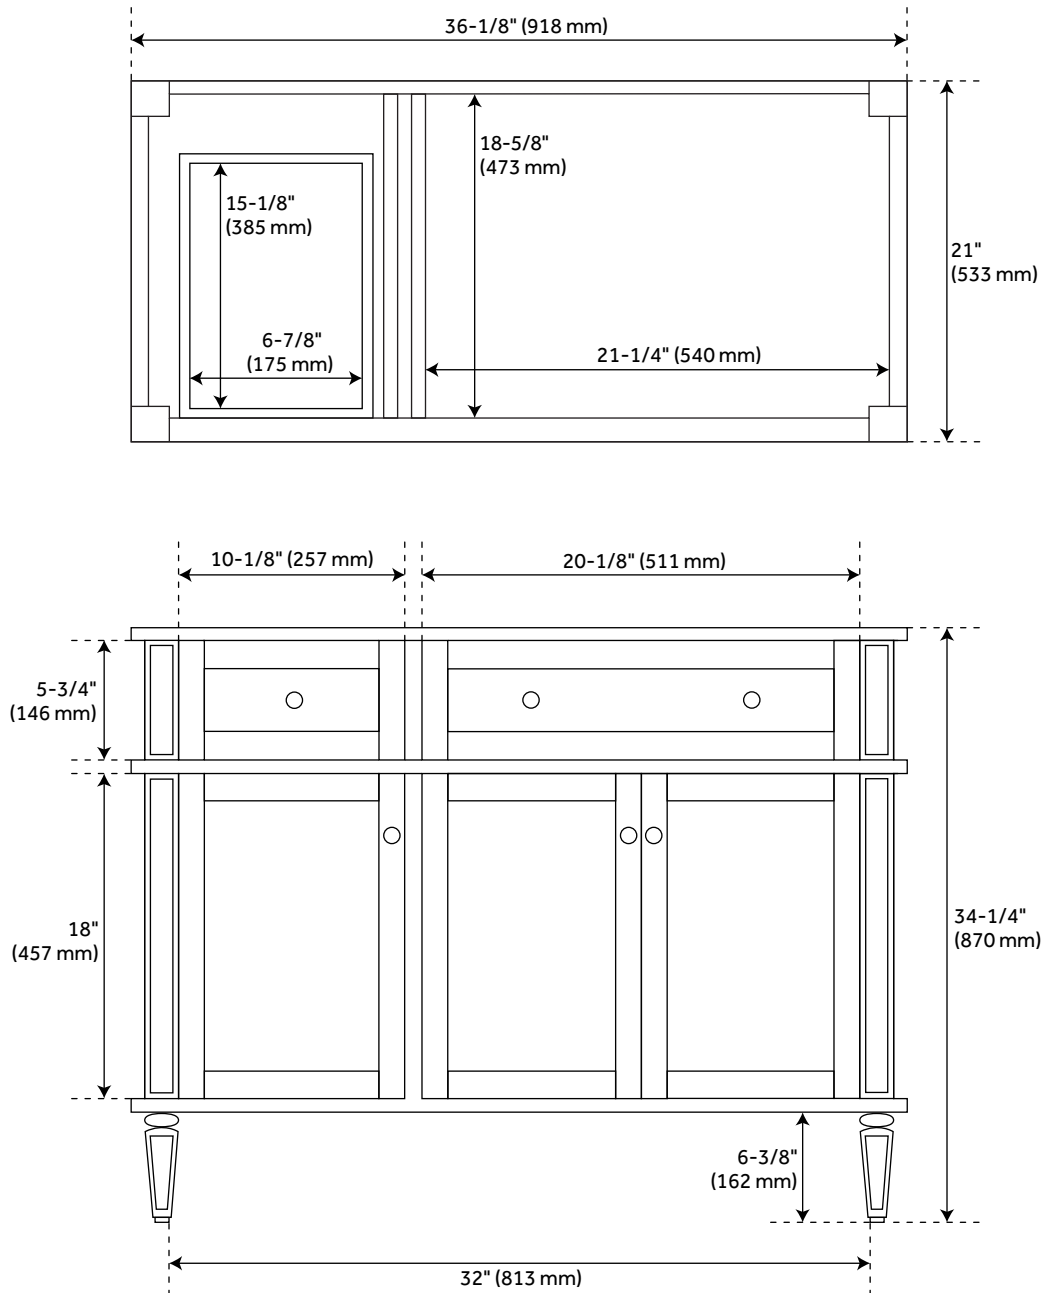

36" ELMDALE VANITY FOR RIGHT OFFSET RECTANGULAR UNDERMOUNT SINK - WHITE

SKU: 951610-RUMB

Code: SH464737, SH464738

FEATURES

Installation Type: Freestanding
Features: Matching Mirror;Soft-Close Hinges;Offset Sink
Product Finish: White
Material: Mahogany
Number of Doors: 3
Number of Drawers: 3
Width: 36-1/8"
Height: 34-1/4"
Depth: 21"
Assembly Required: No
Dovetail Drawers: Yes
Number of Basins: 1
Sink Installation: Undermount - Rectangle
Faucet Centers: 8"
Basin Length: 16"
Basin Width: 11-3/4"
Water Depth To Overflow: 4-1/2"
Fits Drain Hole Size: 1-1/2"
Faucet Included: No
Vanity Top Thickness: 3cm
Water Depth to Rim: 6"
Adjustable Shelves: Yes
Hardware Finish: Polished Nickel
Built-In Adjusters: Yes
Sink Included: yes
Basin Overflow: Yes
Vanity Top Included: yes
Vanity Top Depth: 22"
Vanity Top Width: 37"
Mirror Included: No

REVISED 3/21/2023

36" ELMDALE VANITY FOR RIGHT OFFSET RECTANGULAR UNDERMOUNT SINK - WHITE

SKU: 951610-RUMB

Code: SH464737, SH464738

ADDITIONAL FEATURES

- Includes a matching backsplash and a white porcelain sink.
- Granite is A-grade. Polished Carrara Marble is sourced from Italy.
- Each stone top is carved from a single piece of stone and will feature natural variations.
- See Installation Instructions for directions to attach the vanity top and sink.
- All dimensions are ($\pm 1/2''$).
- [Wood finish samples available.](#)

REVISED 3/21/2023

36" ELMDALE VANITY - SOFT WHITE

SKU: 454003

All dimensions and specifications are nominal and may vary. Use actual products for accuracy in critical situations.