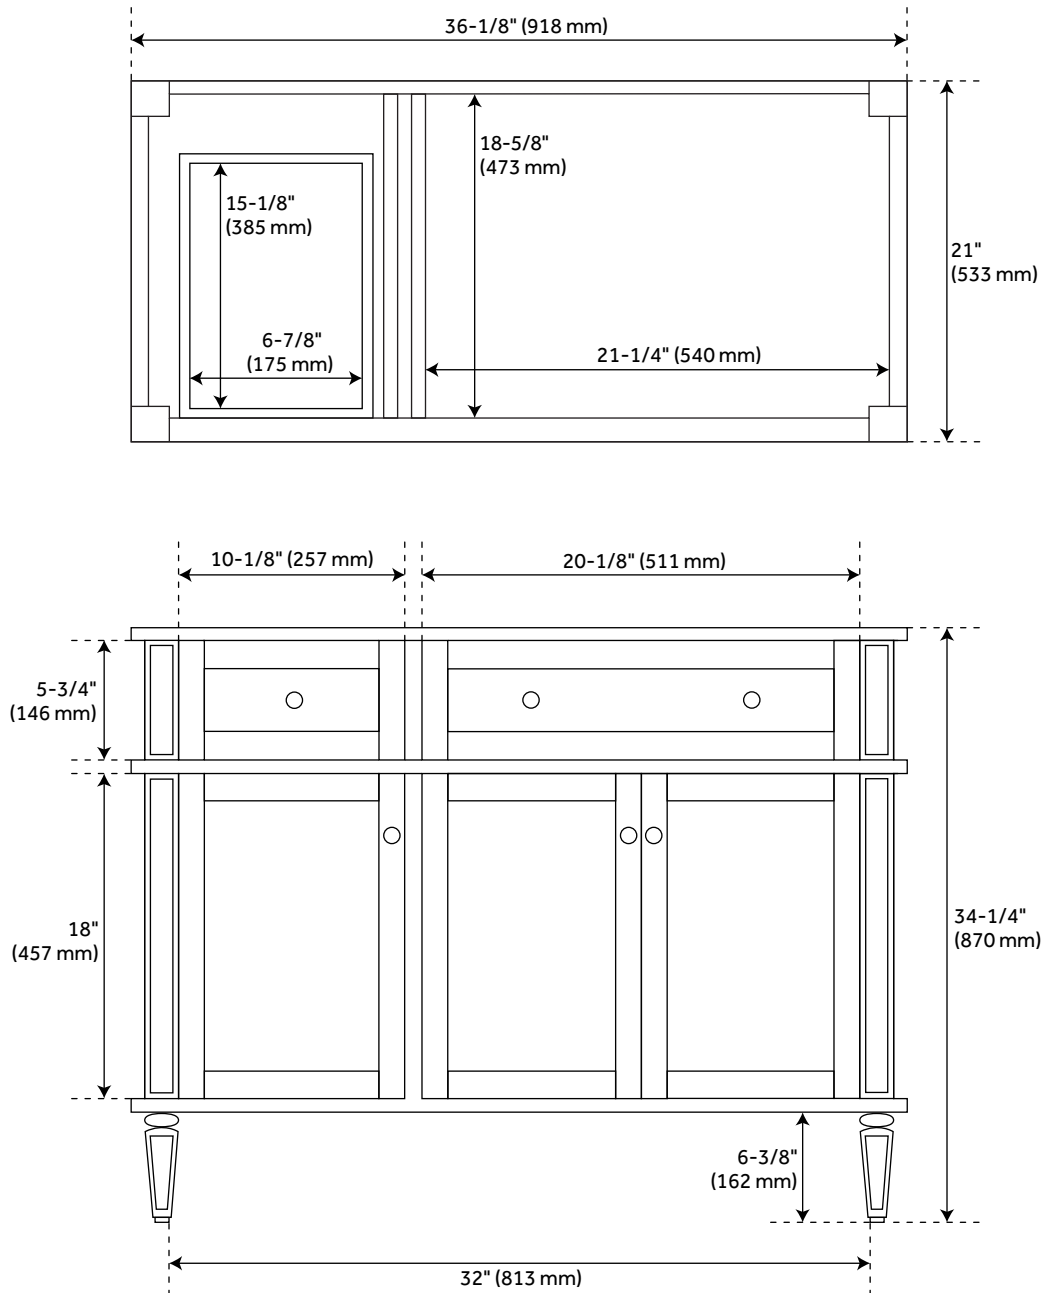

36" ELMDALE VANITY - SOFT WHITE

SKU: 454003

All dimensions and specifications are nominal and may vary. Use actual products for accuracy in critical situations.