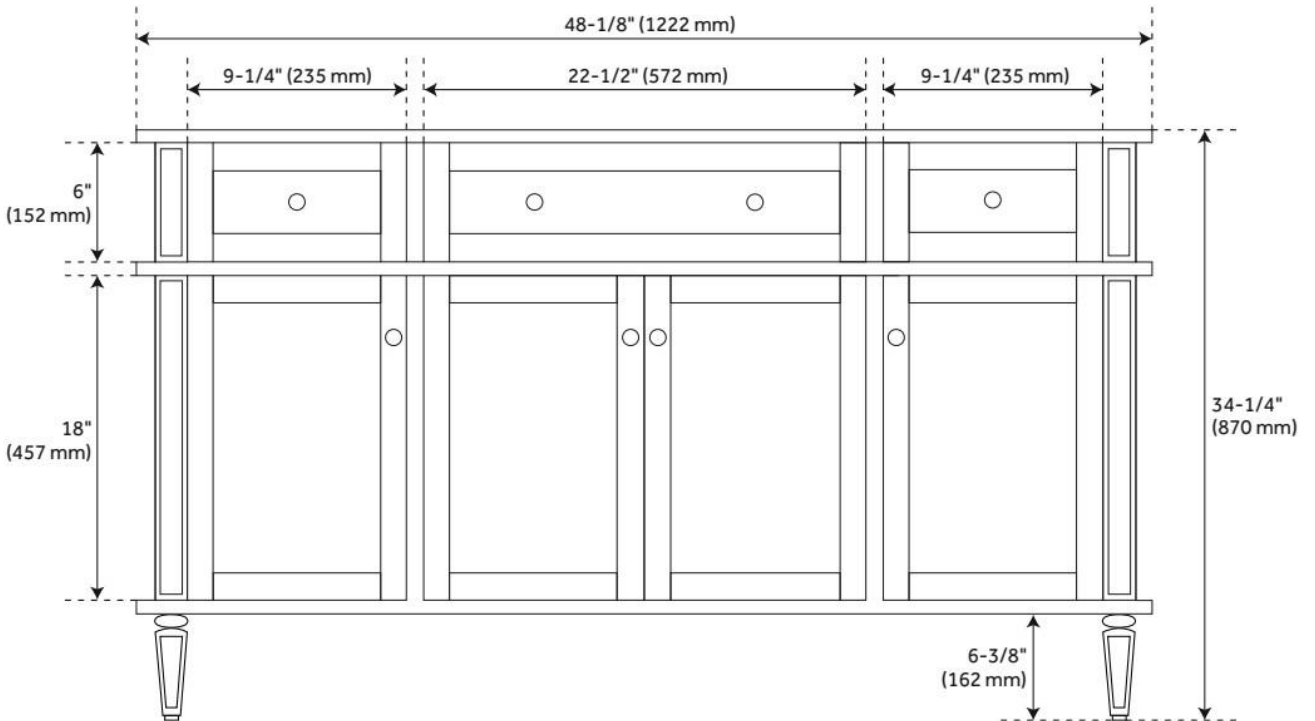

48" ELMDALE VANITY - WHITE - VANITY CABINET ONLY

SKU: 454006
Code: SH454006

FEATURES

Material: Mahogany
Product Finish: White
Number of Doors: 4
Number of Drawers: 6
Soft-Close Hinges: Yes
Soft-Close Slides: Yes
Dovetail Drawers: Yes
Hardware Finish: Polished Nickel
Built-In Adjusters: Yes

ASSE 1016 Type P/T

ADDITIONAL FEATURES

- See Installation Instructions for directions to attach the vanity top and sink.
- All dimensions are ($\pm 1/2"$).
- [Wood finish samples available.](#)

REVISED 7/31/2024

48" ELMDALE VANITY - WHITE - VANITY CABINET ONLY

SKU: 454006
Code: SH454006

REVISED 7/31/2024