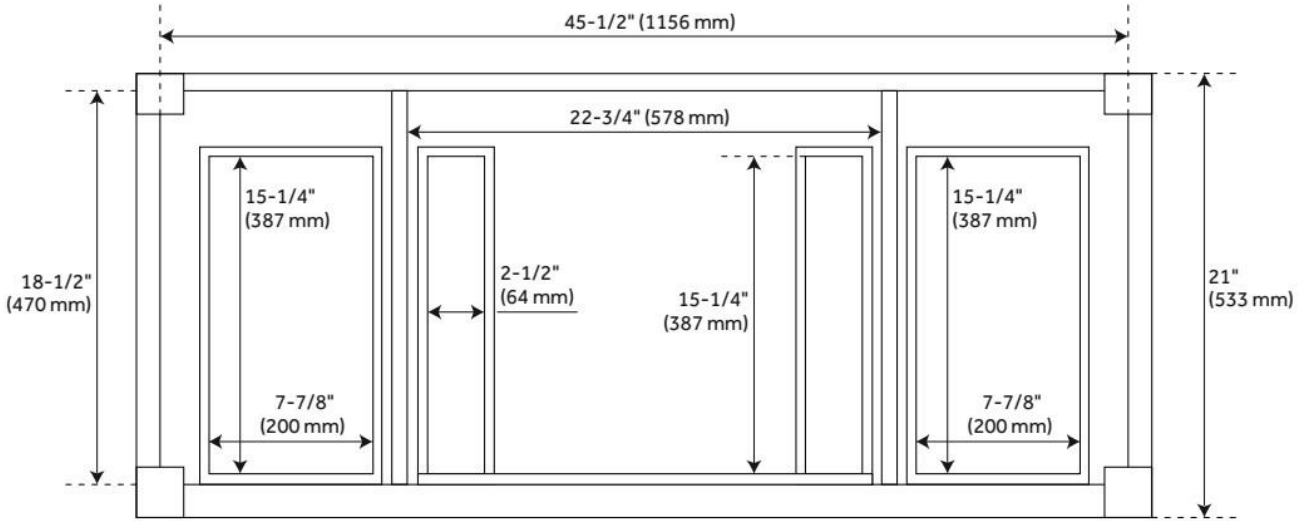

48" ELMDALE VANITY - WHITE - VANITY CABINET ONLY

SKU: 454006
Code: SH454006

FEATURES

Material: Mahogany
Product Finish: White
Number of Doors: 4
Number of Drawers: 6
Soft-Close Hinges: Yes
Soft-Close Slides: Yes
Dovetail Drawers: Yes
Hardware Finish: Polished Nickel
Built-In Adjusters: Yes

ASSE 1016 Type P/T

ADDITIONAL FEATURES

- See Installation Instructions for directions to attach the vanity top and sink.
- All dimensions are ($\pm 1/2"$).
- [Wood finish samples available.](#)

REVISED 7/31/2024

48" ELMDALE VANITY - WHITE - VANITY CABINET ONLY

SKU: 454006
Code: SH454006

REVISED 7/31/2024