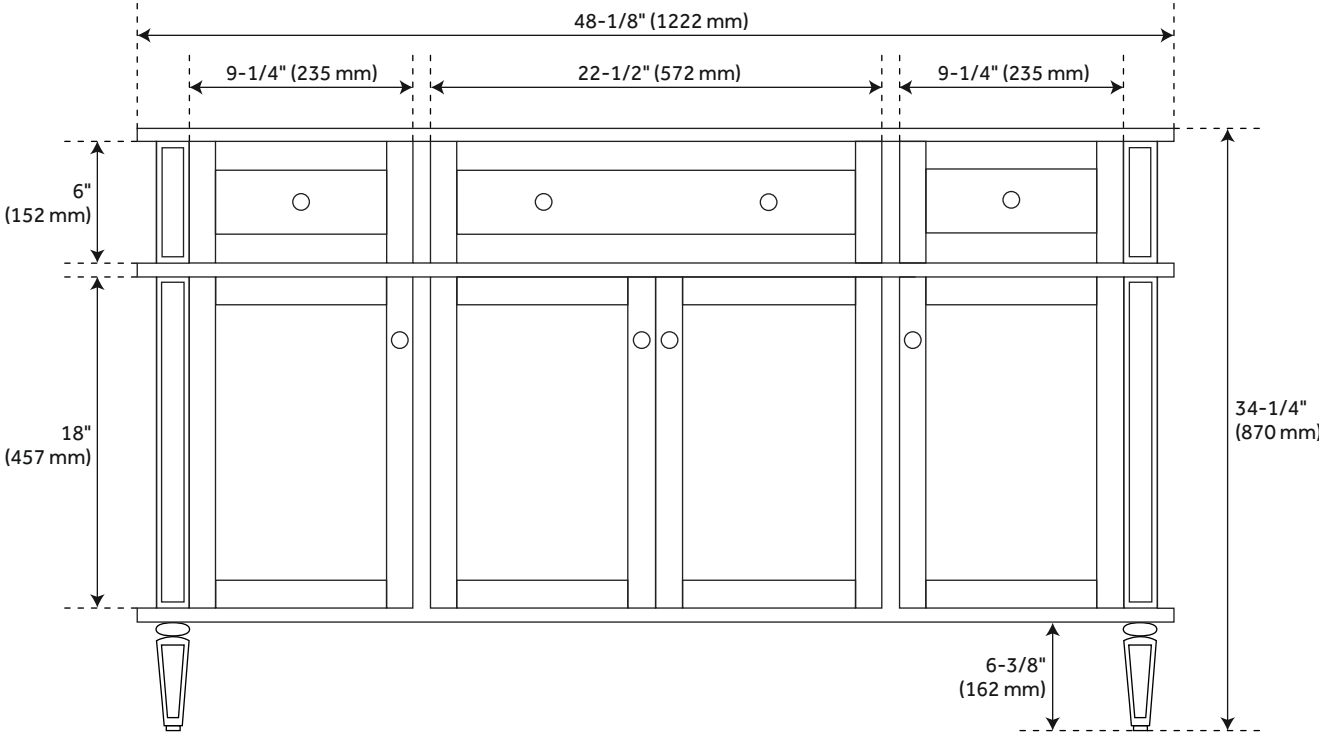

48" ELMDALE VANITY - WHITE - VANITY CABINET ONLY

SKU: 454006
Code: SH454006

FEATURES

Installation Type: Freestanding
Features: Matching Mirror;Soft-Close Hinges
Product Finish: White
Material: Mahogany
Number of Doors: 4
Number of Drawers: 6
Width: 48-1/8"
Height: 34-1/4"
Depth: 21"
Assembly Required: No
Dovetail Drawers: Yes
Number of Basins: 1
Vanity Top Options: No Top
Faucet Included: No
Size: 48 in
Hardware Finish: Polished Nickel
Built-In Adjusters: Yes
Sink Included: no
Vanity Top Included: no
Mirror Included: No

REVISED 3/21/2023

48" ELMDALE VANITY - WHITE - VANITY CABINET ONLY

SKU: 454006
Code: SH454006

ADDITIONAL FEATURES

- See Installation Instructions for directions to attach the vanity top and sink.
- All dimensions are ($\pm 1/2$ ").

REVISED 3/21/2023

48" ELMDALE VANITY - WHITE

SKU: 454006

All dimensions and specifications are nominal and may vary. Use actual products for accuracy in critical situations.