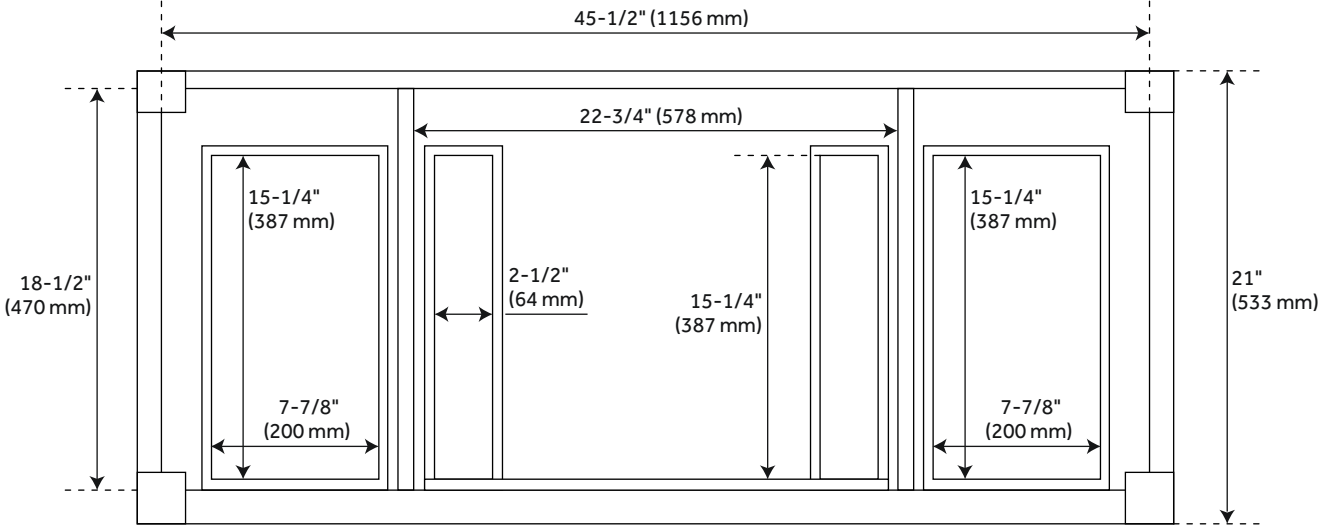

48" ELMDALE VANITY - WHITE - VANITY CABINET ONLY

SKU: 454006
Code: SH454006

FEATURES

Installation Type: Freestanding
Features: Matching Mirror;Soft-Close Hinges
Product Finish: White
Material: Mahogany
Number of Doors: 4
Number of Drawers: 6
Width: 48-1/8"
Height: 34-1/4"
Depth: 21"
Assembly Required: No
Dovetail Drawers: Yes
Number of Basins: 1
Vanity Top Options: No Top
Faucet Included: No
Size: 48 in
Hardware Finish: Polished Nickel
Built-In Adjusters: Yes
Sink Included: no
Vanity Top Included: no
Mirror Included: No

REVISED 3/21/2023

48" ELMDALE VANITY - WHITE - VANITY CABINET ONLY

SKU: 454006
Code: SH454006

ADDITIONAL FEATURES

- See Installation Instructions for directions to attach the vanity top and sink.
- All dimensions are ($\pm 1/2$ ").

REVISED 3/21/2023

48" ELMDALE VANITY - WHITE

SKU: 454006

All dimensions and specifications are nominal and may vary. Use actual products for accuracy in critical situations.