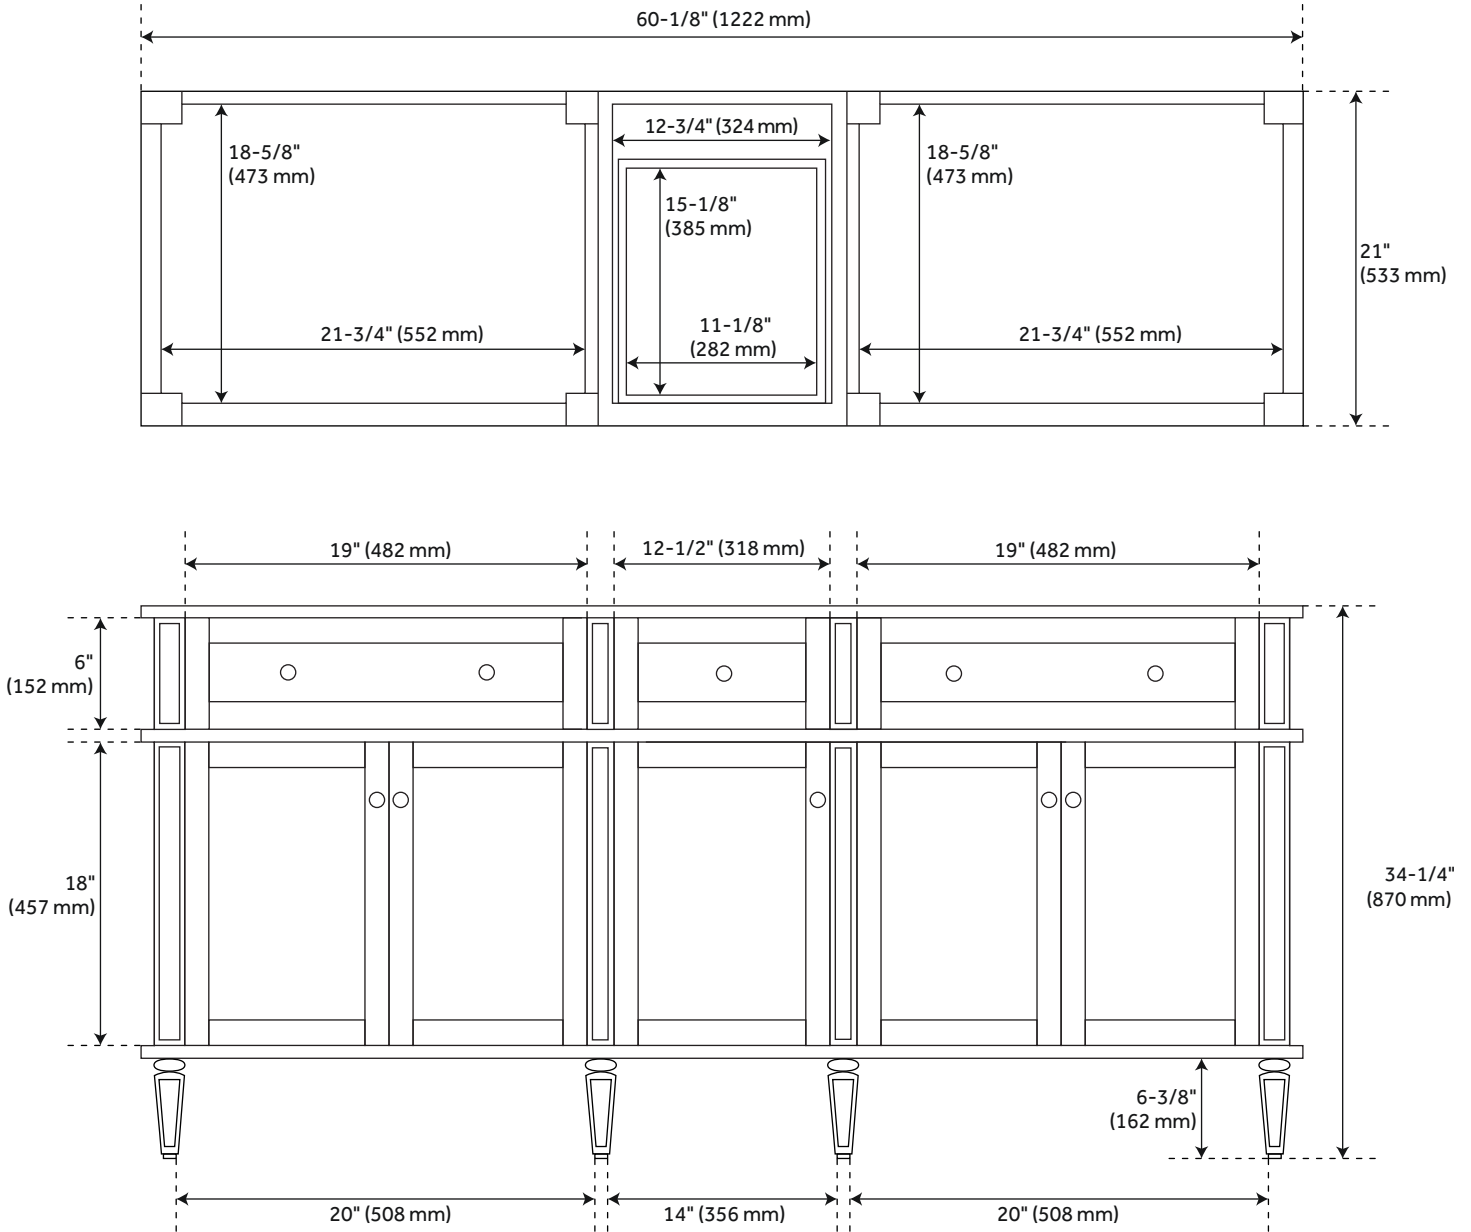

60" ELMDALE DOUBLE VANITY - WHITE - VANITY CABINET ONLY

SKU: 454009
Code: SH454009

FEATURES

Installation Type: Freestanding
Features: Matching Mirror;Soft-Close Hinges
Product Finish: White
Material: Mahogany
Number of Doors: 5
Number of Drawers: 4
Width: 60-1/8"
Height: 34-1/4"
Depth: 21"
Assembly Required: No
Dovetail Drawers: Yes
Number of Basins: 2
Vanity Top Options: No Top
Faucet Included: No
Size: 60 in
Hardware Finish: Polished Nickel
Built-In Adjusters: Yes
Sink Included: no
Vanity Top Included: no
Mirror Included: No

REVISED 3/21/2023

60" ELMDALE DOUBLE VANITY - WHITE - VANITY CABINET ONLY

SKU: 454009
Code: SH454009

ADDITIONAL FEATURES

- See Installation Instructions for directions to attach the vanity top and sink.
- All dimensions are ($\pm 1/2$ ").

REVISED 3/21/2023

60" ELMDALE DOUBLE VANITY - SOFT WHITE

SKU: 454009

All dimensions and specifications are nominal and may vary. Use actual products for accuracy in critical situations.