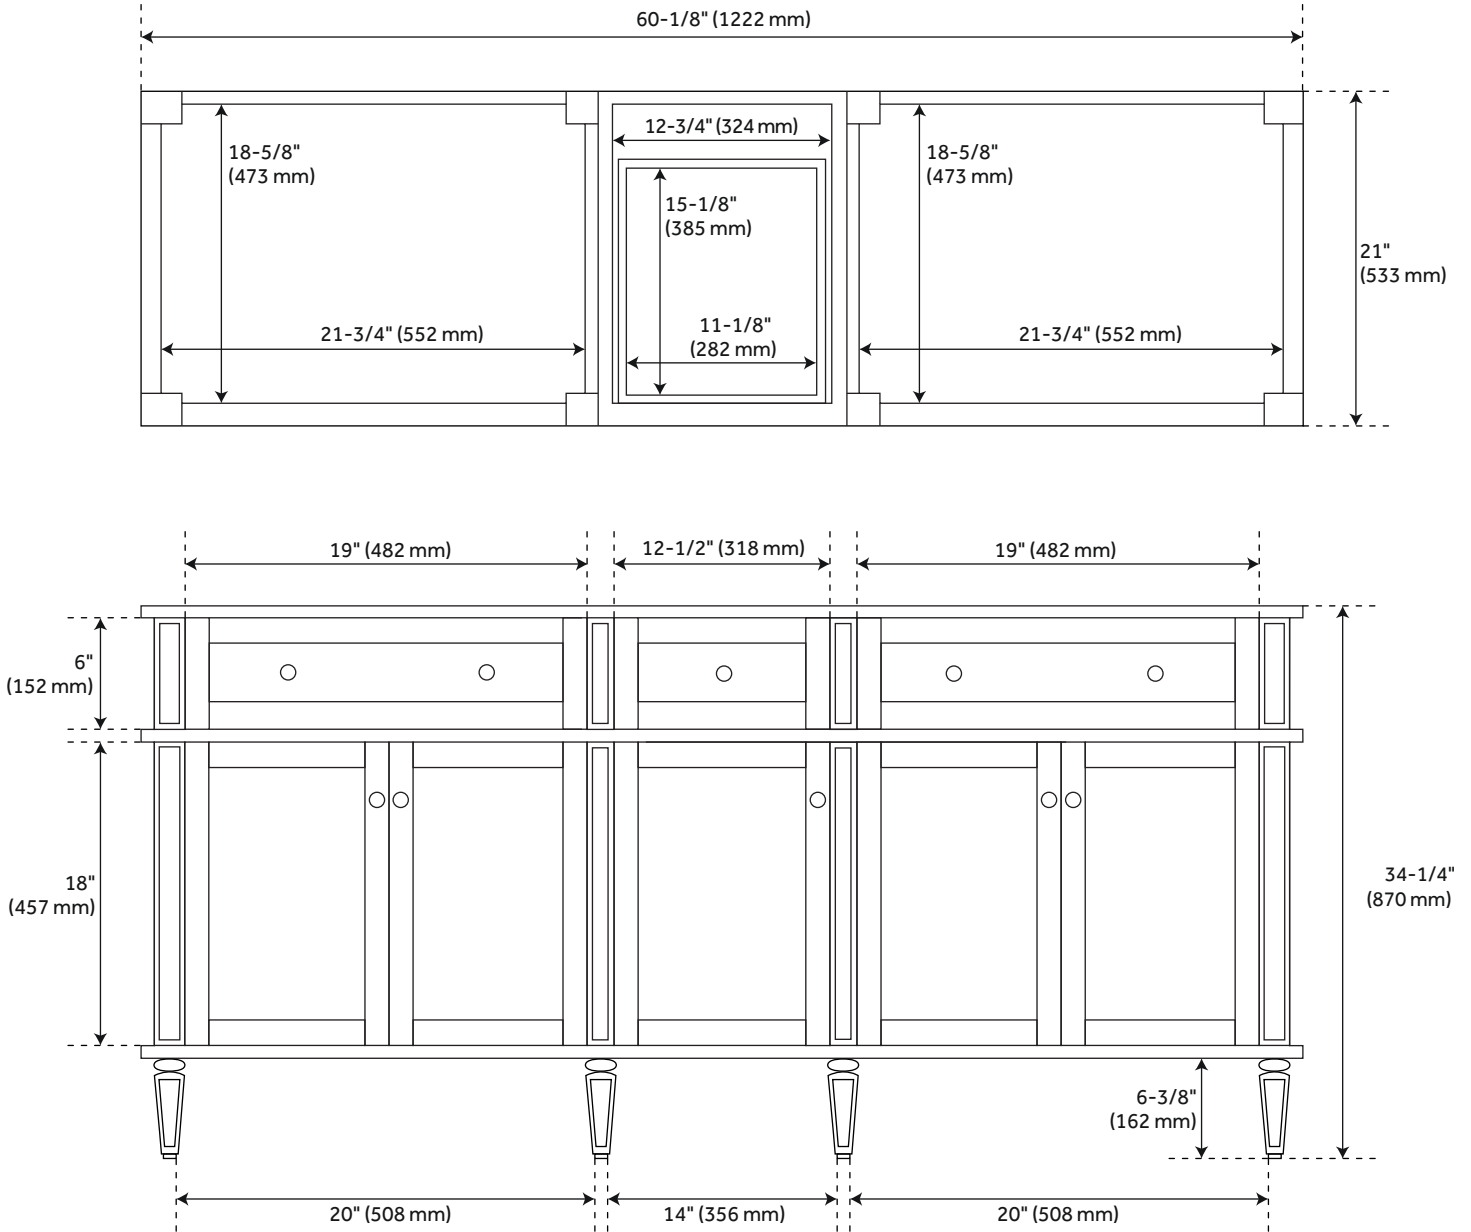

60" ELMDALE DOUBLE VANITY - SOFT WHITE

SKU: 454009

All dimensions and specifications are nominal and may vary. Use actual products for accuracy in critical situations.