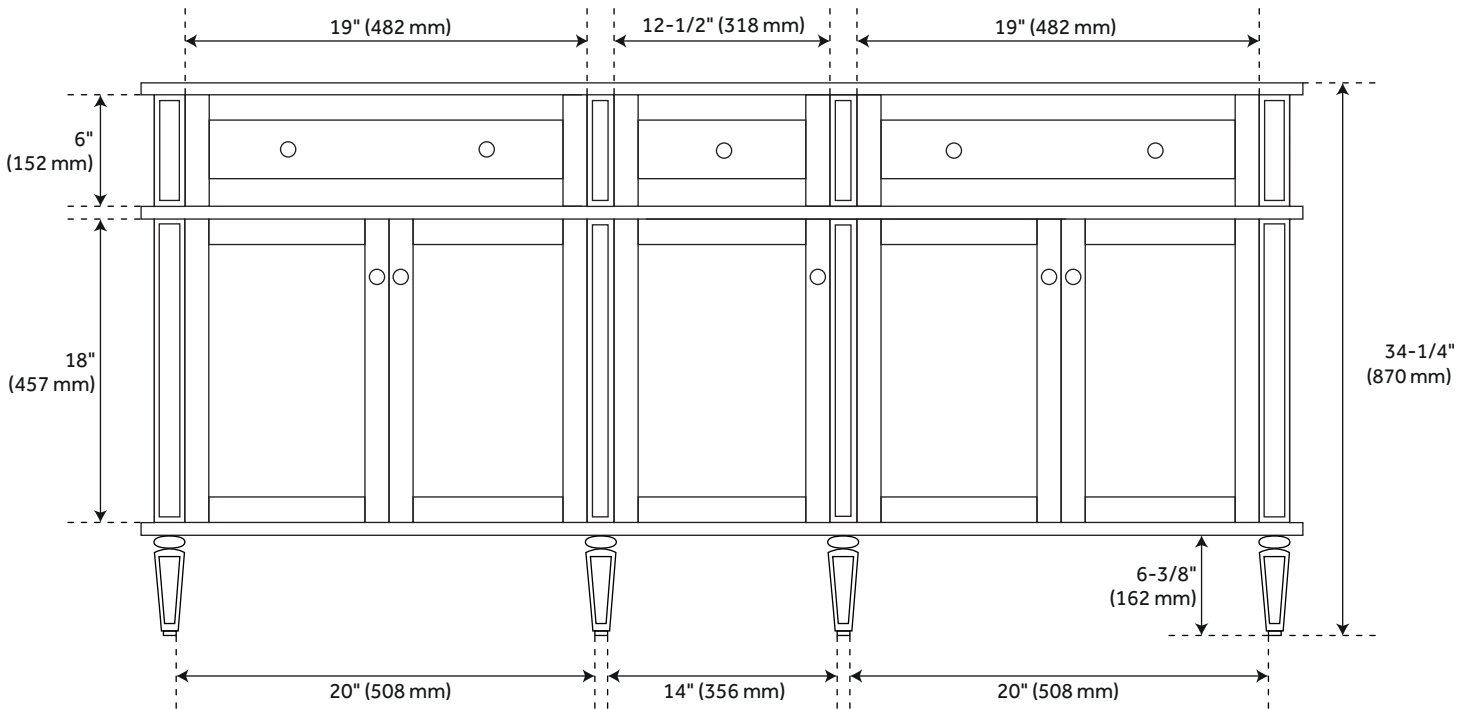

60" ELMDALE DOUBLE VANITY - SOFT WHITE

SKU: 454009

All dimensions and specifications are nominal and may vary. Use actual products for accuracy in critical situations.