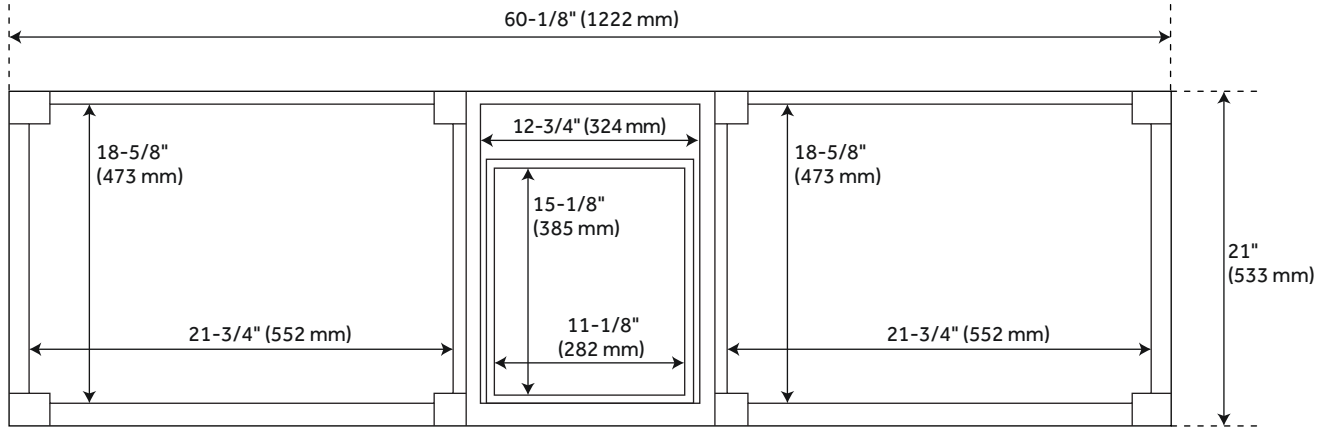

60" ELMDALE DOUBLE VANITY - SOFT WHITE

SKU: 454009

All dimensions and specifications are nominal and may vary. Use actual products for accuracy in critical situations.