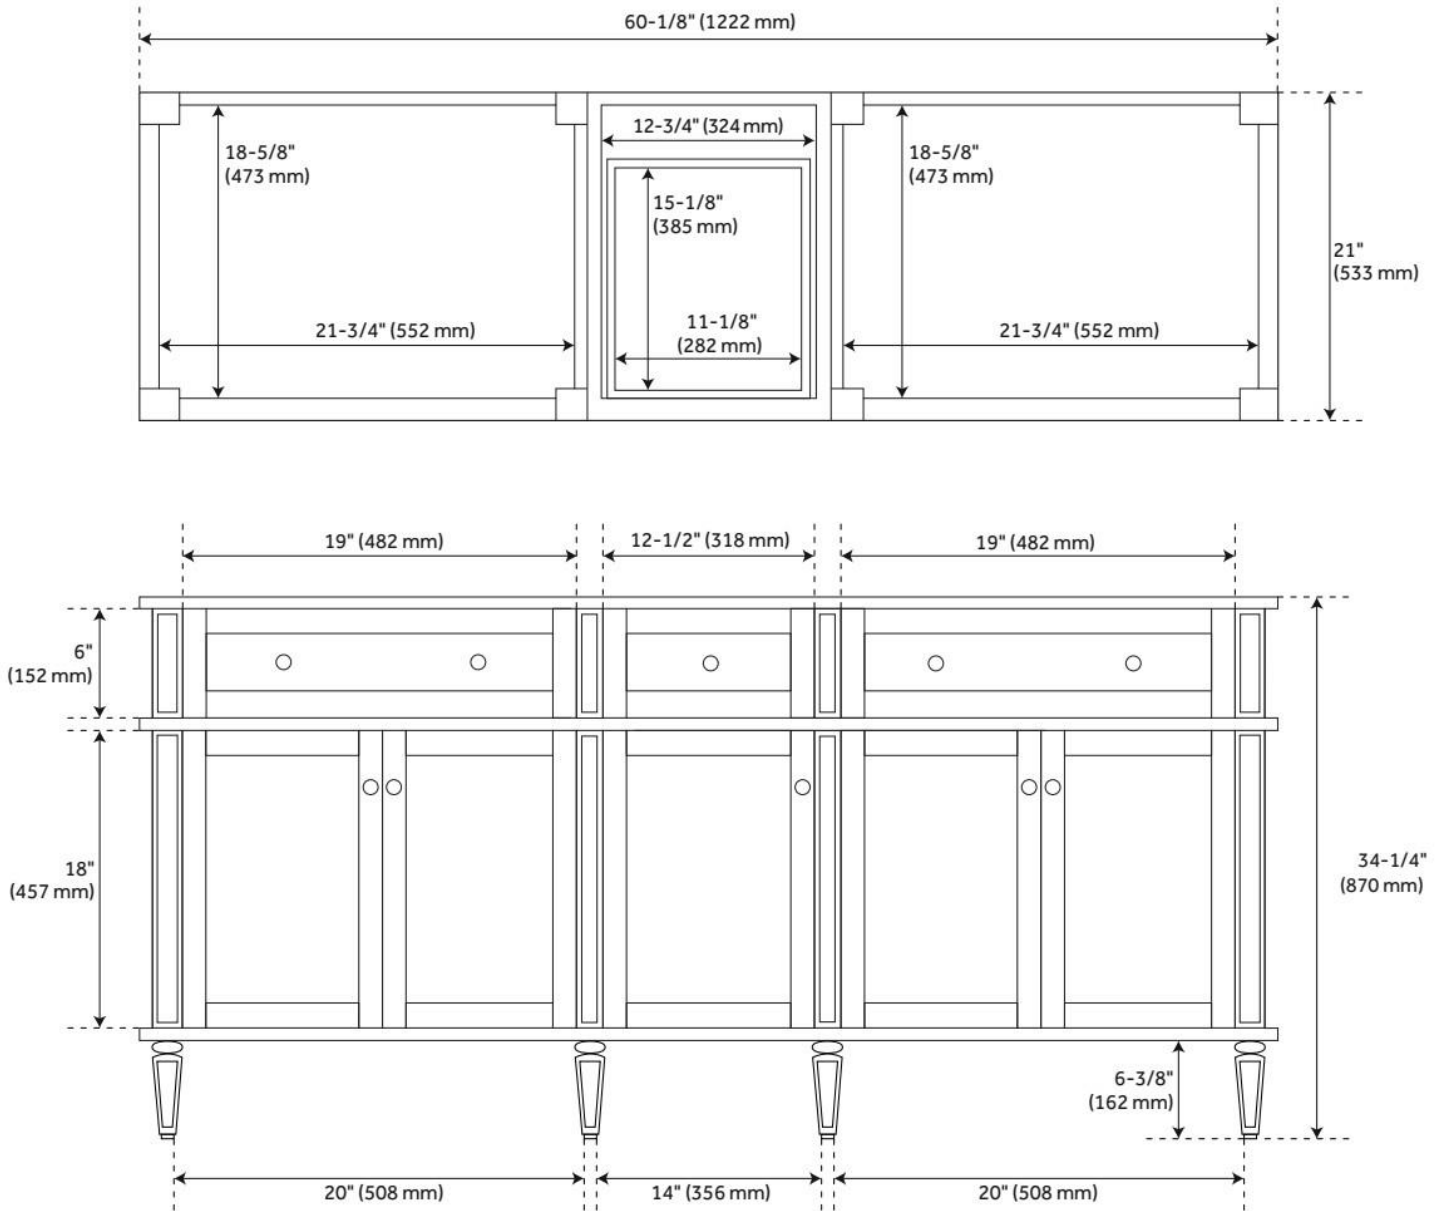

60" ELMDALE DOUBLE VANITY - WHITE - VANITY CABINET ONLY

SKU: 454009
Code: SH454009

FEATURES

Material: Mahogany
Product Finish: White
Number of Doors: 5
Number of Drawers: 4
Soft-Close Hinges: Yes
Soft-Close Slides: Yes
Dovetail Drawers: Yes
Hardware Finish: Polished Nickel
Built-In Adjusters: Yes

ASSE 1016 Type P/T

ADDITIONAL FEATURES

- See Installation Instructions for directions to attach the vanity top and sink.
- All dimensions are ($\pm 1/2$ ").
- [Wood finish samples available.](#)

REVISED 8/7/2024

60" ELMDALE DOUBLE VANITY - WHITE - VANITY CABINET ONLY

SKU: 454009
Code: SH454009

REVISED 8/7/2024