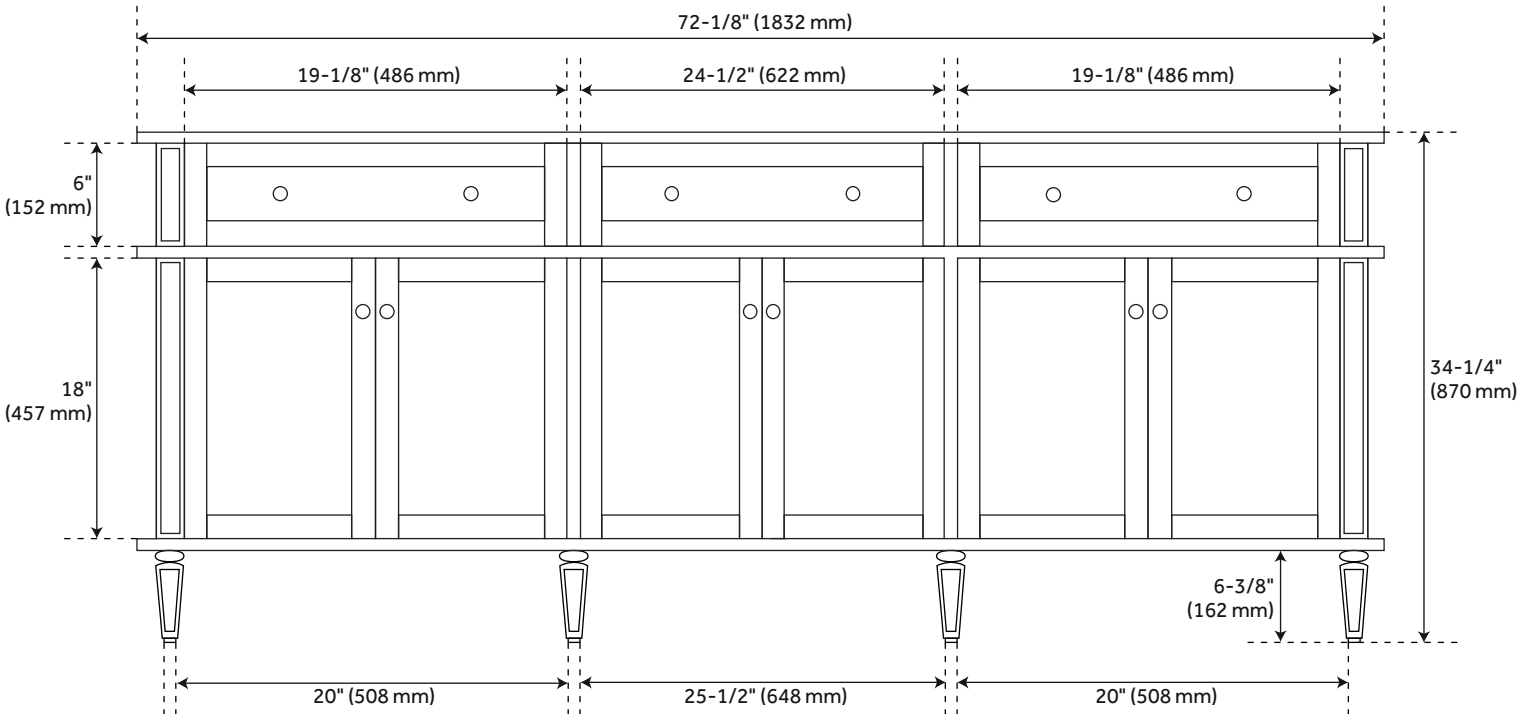

72" ELMDALE DOUBLE VANITY FOR UNDERMOUNT SINKS - WHITE

SKU: 951645-UM

Code: SH465017, SH465016, SH465018, SH465013, SH465015, SH465019, SH465012

FEATURES

Installation Type: Freestanding
Features: Matching Mirror;Soft-Close Hinges
Product Finish: White
Material: Mahogany
Number of Doors: 6
Number of Drawers: 4
Width: 72-1/8"
Height: 34-1/4"
Depth: 21"
Assembly Required: No
Dovetail Drawers: Yes
Number of Basins: 2
Sink Installation: Undermount - Oval
Basin Length: 16"
Basin Width: 12-1/2"
Water Depth To Overflow: 5"
Fits Drain Hole Size: 1-1/2"
Faucet Included: No
Vanity Top Thickness: 3cm
Water Depth to Rim: 6"
Hardware Finish: Polished Nickel
Built-In Adjusters: Yes
Sink Included: yes
Basin Overflow: Yes
Vanity Top Included: yes
Vanity Top Depth: 22"
Vanity Top Width: 73"
Mirror Included: No

REVISED 3/21/2023

72" ELMDALE DOUBLE VANITY FOR UNDERMOUNT SINKS - WHITE

SKU: 951645-UM

Code: SH465017, SH465016, SH465018, SH465013, SH465015, SH465019, SH465012

ADDITIONAL FEATURES

- Includes a matching backsplash and a white porcelain sink.
- Granite is A-grade. Polished Carrara Marble is sourced from Italy.
- Each stone top is carved from a single piece of stone and will feature natural variations.
- See Installation Instructions for directions to attach the vanity top and sink.
- All dimensions are ($\pm 1/2''$).
- [Wood finish samples available.](#)

REVISED 3/21/2023

72" ELMDALE DOUBLE VANITY - WHITE

SKU: 454012

All dimensions and specifications are nominal and may vary. Use actual products for accuracy in critical situations.