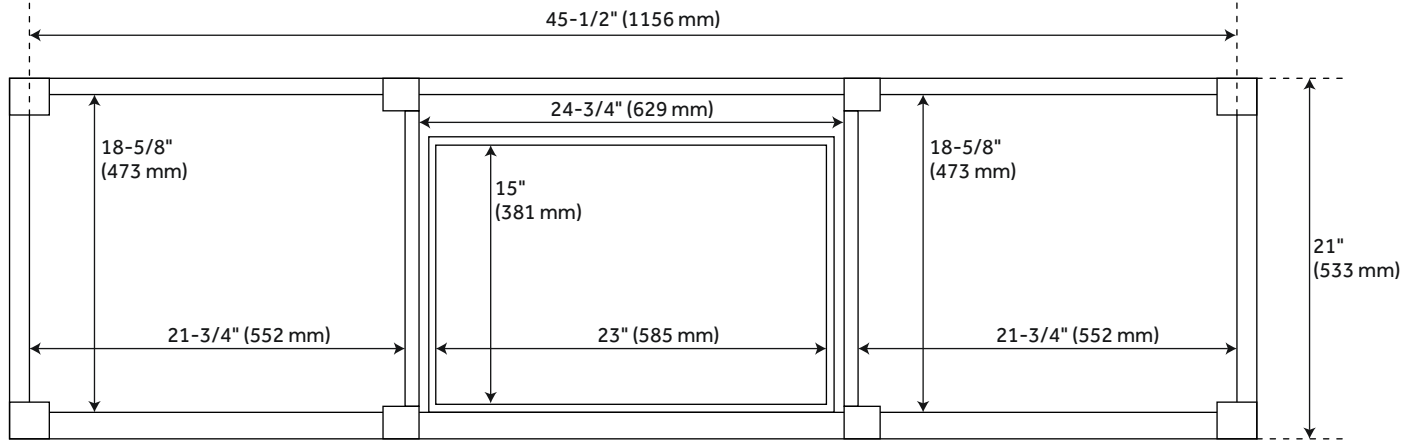

72" ELMDALE DOUBLE VANITY FOR UNDERMOUNT SINKS - WHITE

SKU: 951645-UM

Code: SH465017, SH465016, SH465018, SH465013, SH465015, SH465019, SH465012

FEATURES

Installation Type: Freestanding
Features: Matching Mirror;Soft-Close Hinges
Product Finish: White
Material: Mahogany
Number of Doors: 6
Number of Drawers: 4
Width: 72-1/8"
Height: 34-1/4"
Depth: 21"
Assembly Required: No
Dovetail Drawers: Yes
Number of Basins: 2
Sink Installation: Undermount - Oval
Basin Length: 16"
Basin Width: 12-1/2"
Water Depth To Overflow: 5"
Fits Drain Hole Size: 1-1/2"
Faucet Included: No
Vanity Top Thickness: 3cm
Water Depth to Rim: 6"
Hardware Finish: Polished Nickel
Built-In Adjusters: Yes
Sink Included: yes
Basin Overflow: Yes
Vanity Top Included: yes
Vanity Top Depth: 22"
Vanity Top Width: 73"
Mirror Included: No

REVISED 3/21/2023

72" ELMDALE DOUBLE VANITY FOR UNDERMOUNT SINKS - WHITE

SKU: 951645-UM

Code: SH465017, SH465016, SH465018, SH465013, SH465015, SH465019, SH465012

ADDITIONAL FEATURES

- Includes a matching backsplash and a white porcelain sink.
- Granite is A-grade. Polished Carrara Marble is sourced from Italy.
- Each stone top is carved from a single piece of stone and will feature natural variations.
- See Installation Instructions for directions to attach the vanity top and sink.
- All dimensions are ($\pm 1/2''$).
- [Wood finish samples available.](#)

REVISED 3/21/2023

72" ELMDALE DOUBLE VANITY - WHITE

SKU: 454012

All dimensions and specifications are nominal and may vary. Use actual products for accuracy in critical situations.