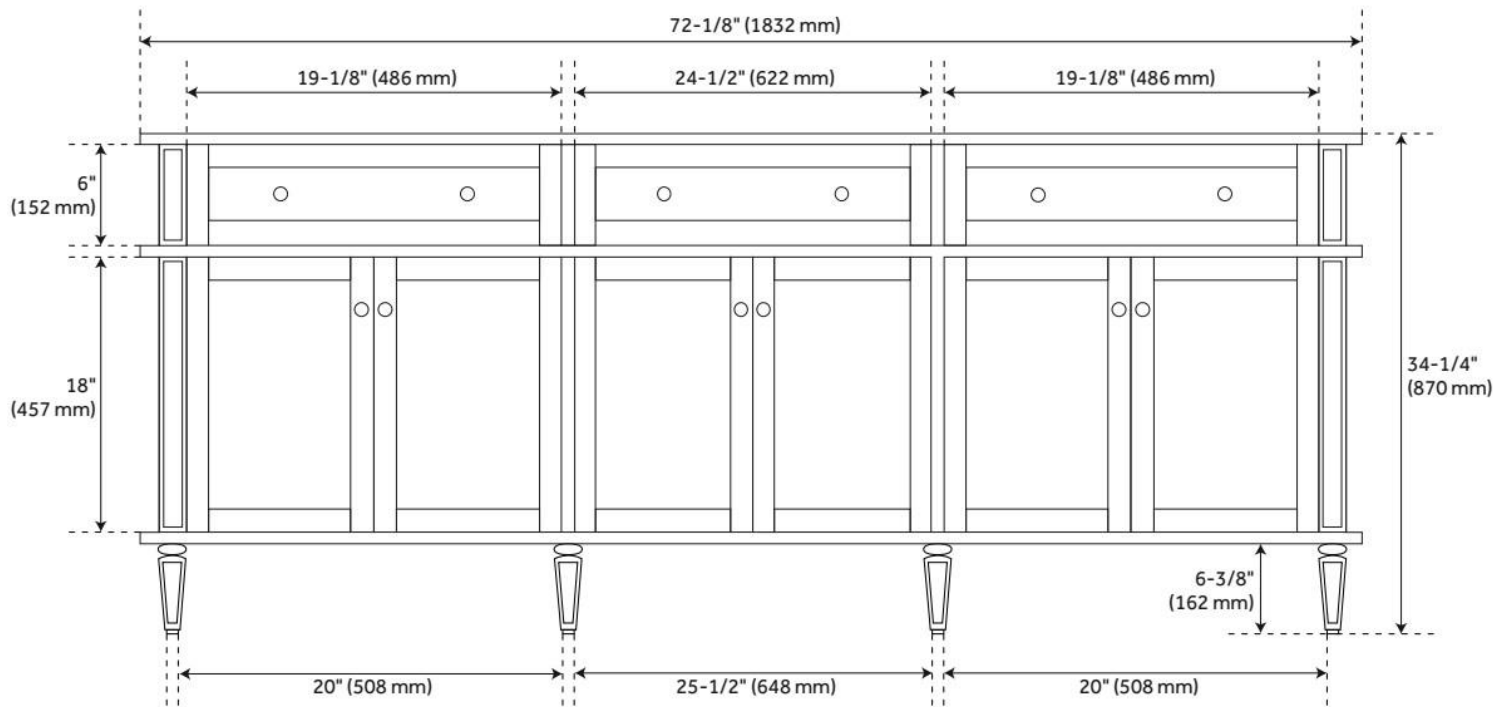

72" ELMDALE DOUBLE VANITY - WHITE - VANITY CABINET ONLY

SKU: 454012
Code: SH454012

REVISED 8/8/2024