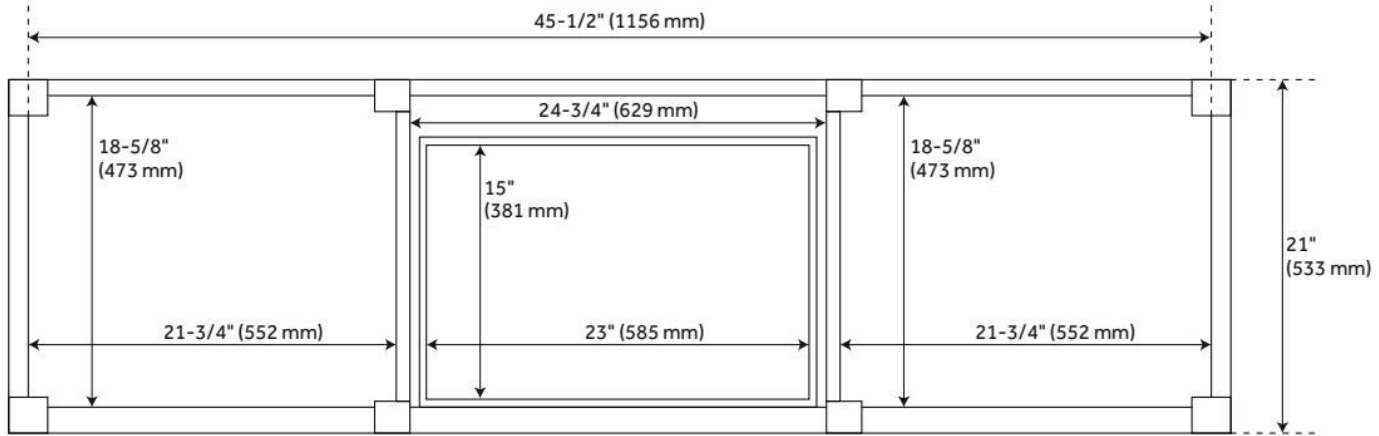

72" ELMDALE DOUBLE VANITY - WHITE - VANITY CABINET ONLY

SKU: 454012
Code: SH454012

REVISED 8/8/2024