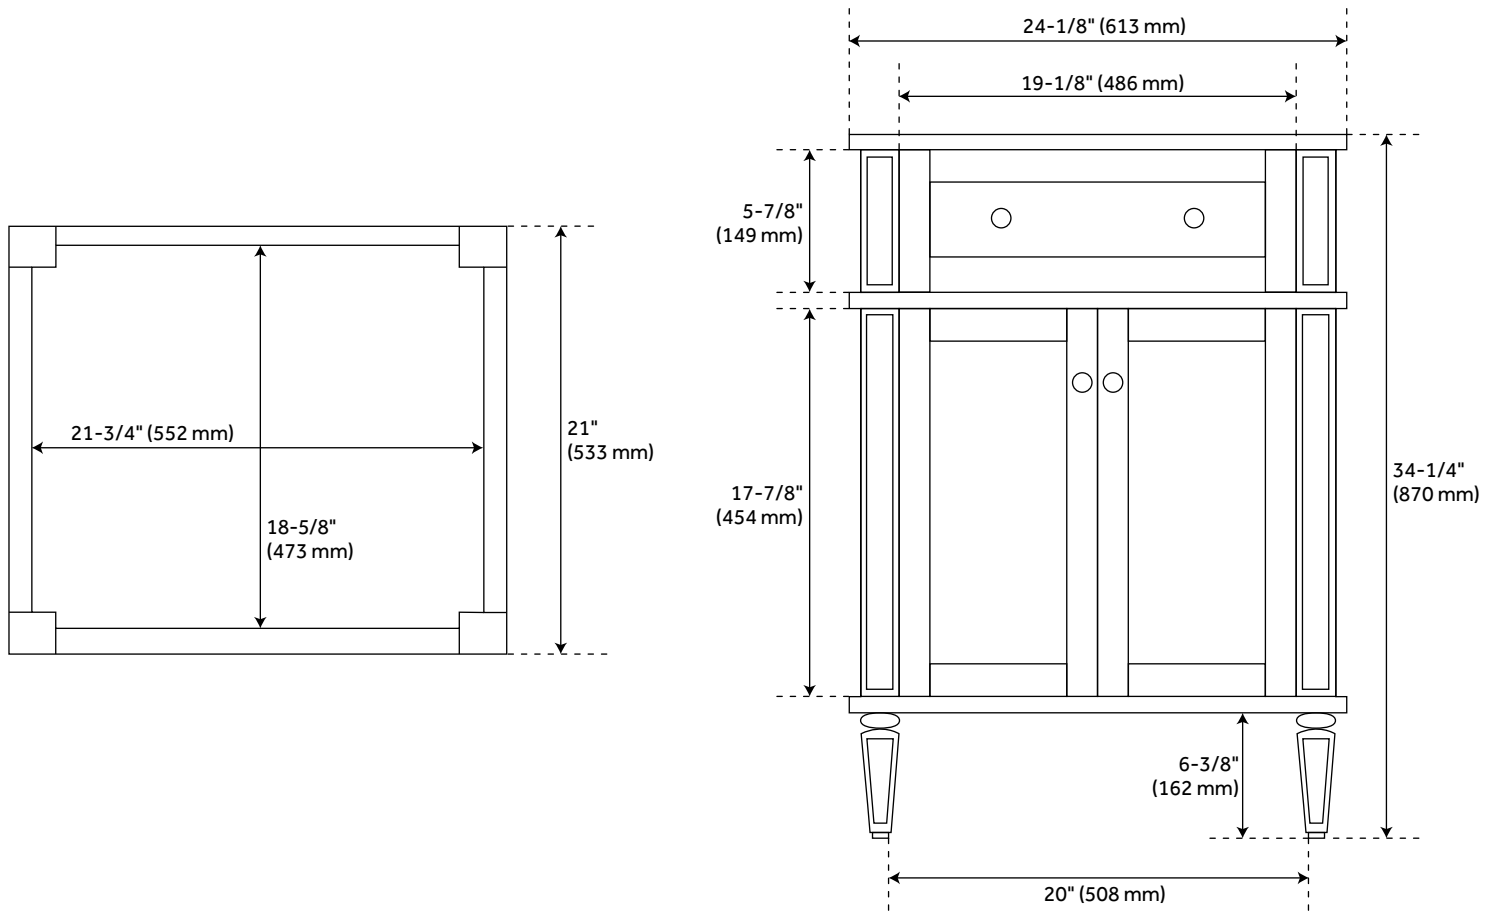

24" ELMDALE VANITY - ANTIQUE BROWN

SKU: 454013

All dimensions and specifications are nominal and may vary. Use actual products for accuracy in critical situations.