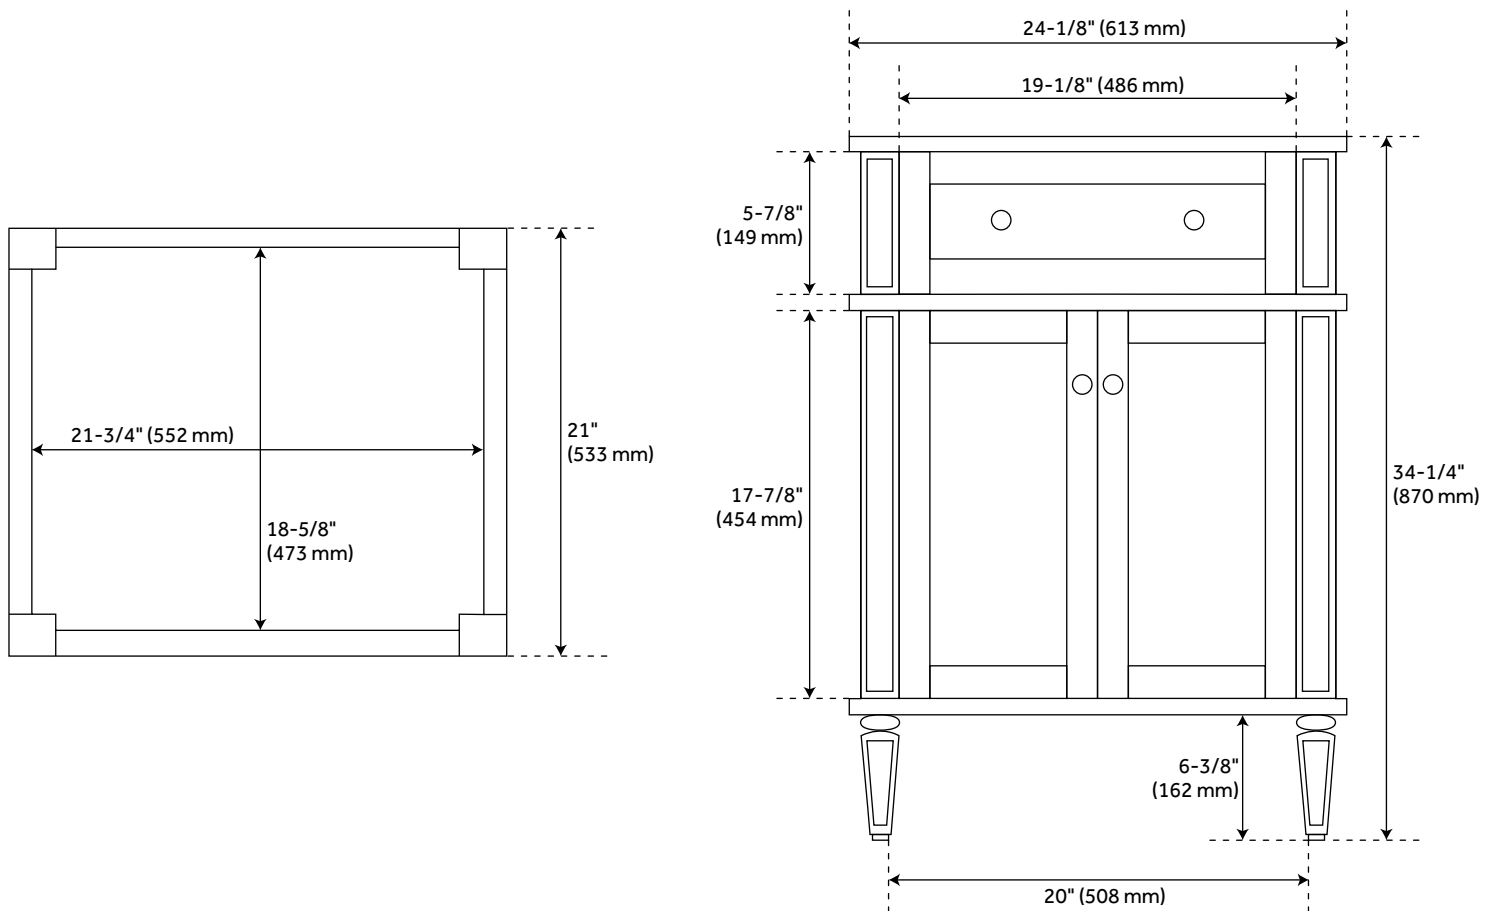

24" ELMDALE VANITY - ANTIQUE BROWN

SKU: 454013

All dimensions and specifications are nominal and may vary. Use actual products for accuracy in critical situations.