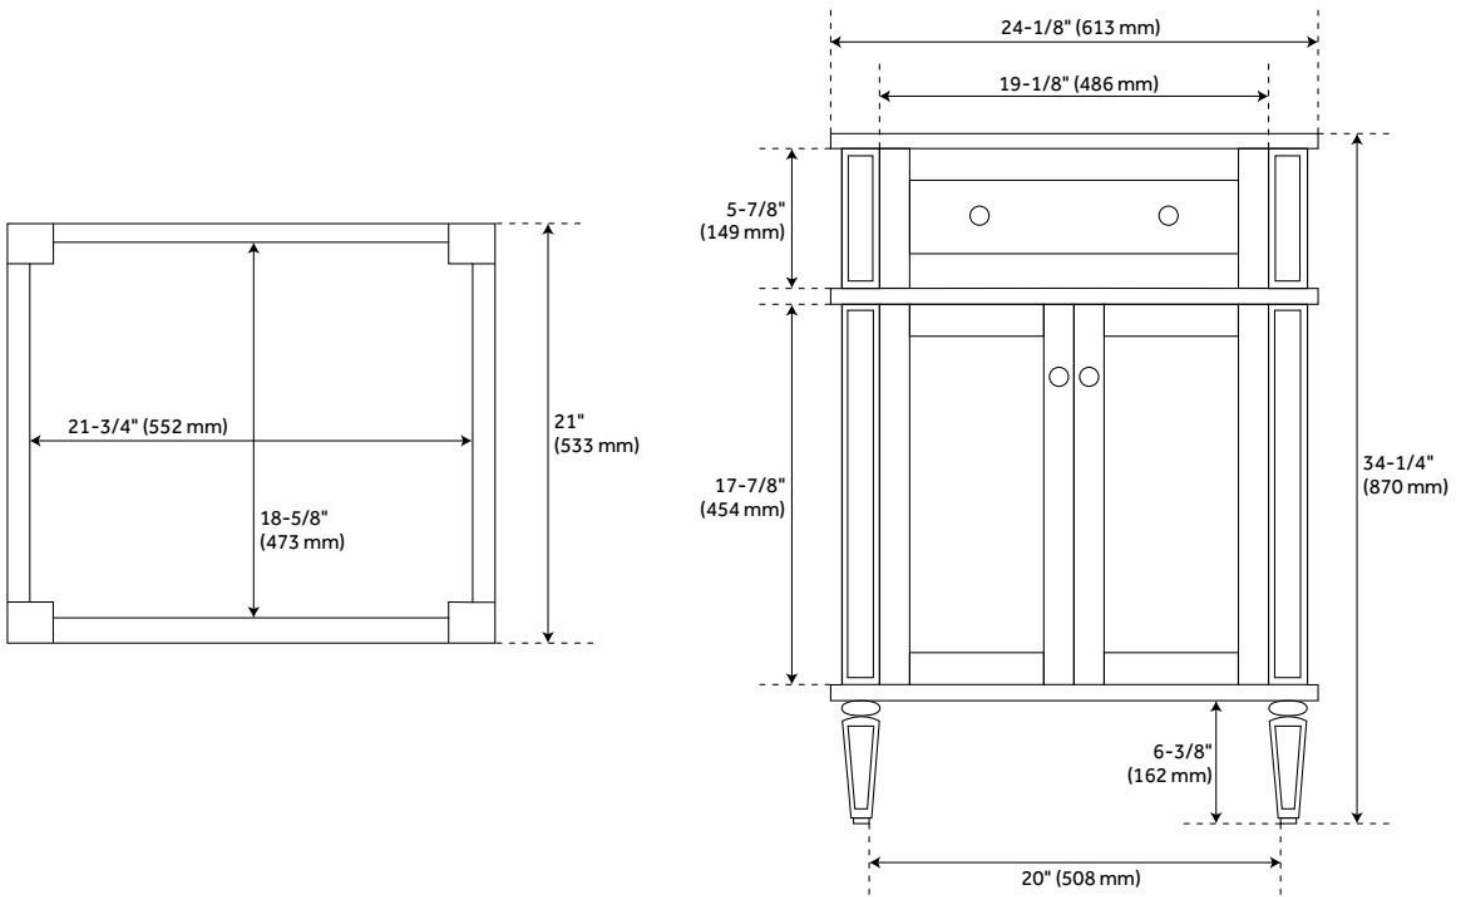

24" ELMDALE VANITY - ANTIQUE BROWN - VANITY CABINET ONLY

SKU: 454013
Code: SH454013

REVISED 8/8/2024