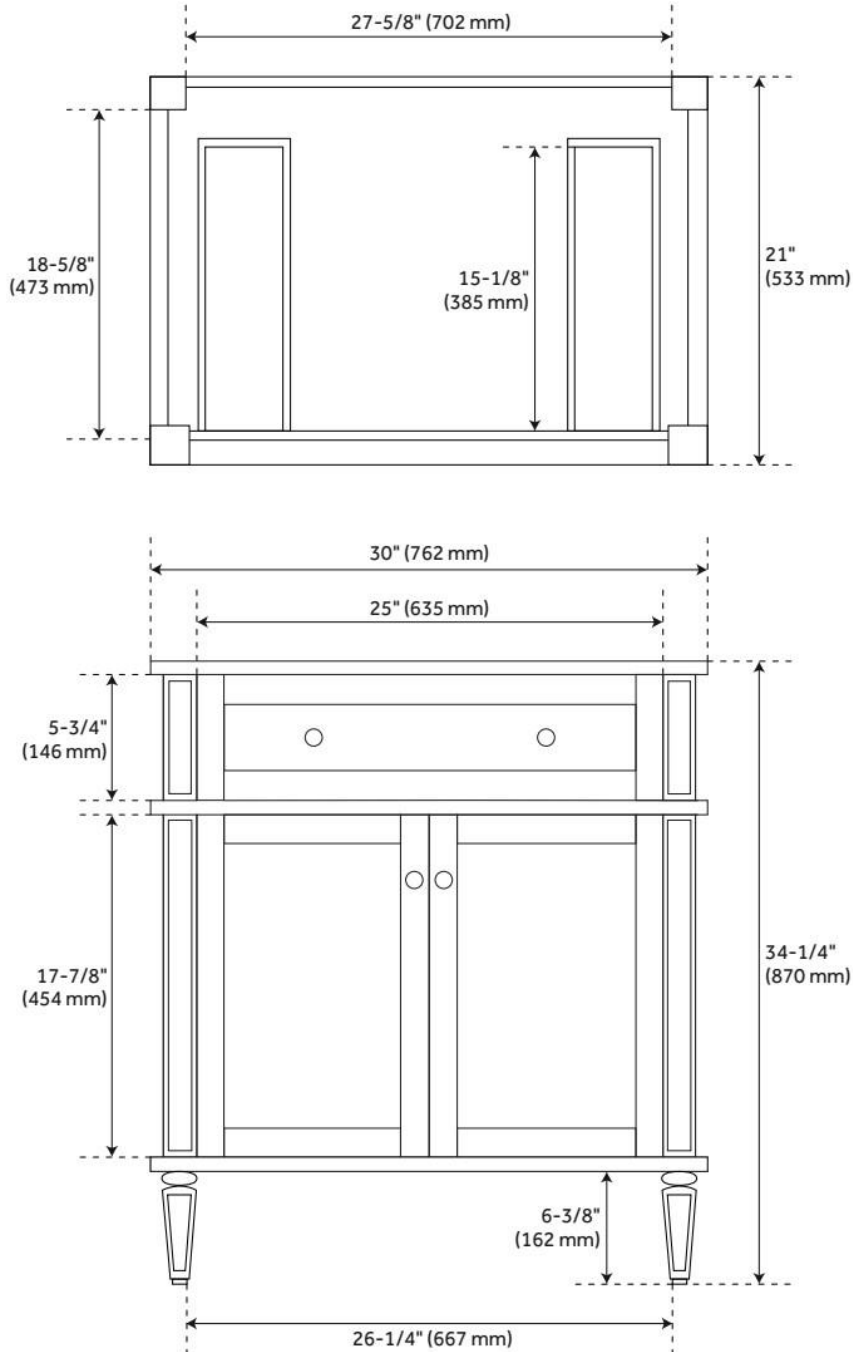

30" ELMDALE VANITY - ANTIQUE BROWN - VANITY CABINET ONLY

SKU: 454038
Code: SH454038

FEATURES

Material: Mahogany
Product Finish: Antique Brown
Number of Doors: 2
Number of Drawers: 2
Soft-Close Hinges: Yes
Soft-Close Slides: Yes
Dovetail Drawers: Yes
Hardware Finish: Antique Brass
Built-In Adjusters: Yes

ADDITIONAL FEATURES

- See Installation Instructions for directions to attach the vanity top and sink.
- All dimensions are ($\pm 1/2$ ").

REVISED 7/30/2024

30" ELMDALE VANITY - ANTIQUE BROWN - VANITY CABINET ONLY

SKU: 454038
Code: SH454038

REVISED 7/30/2024