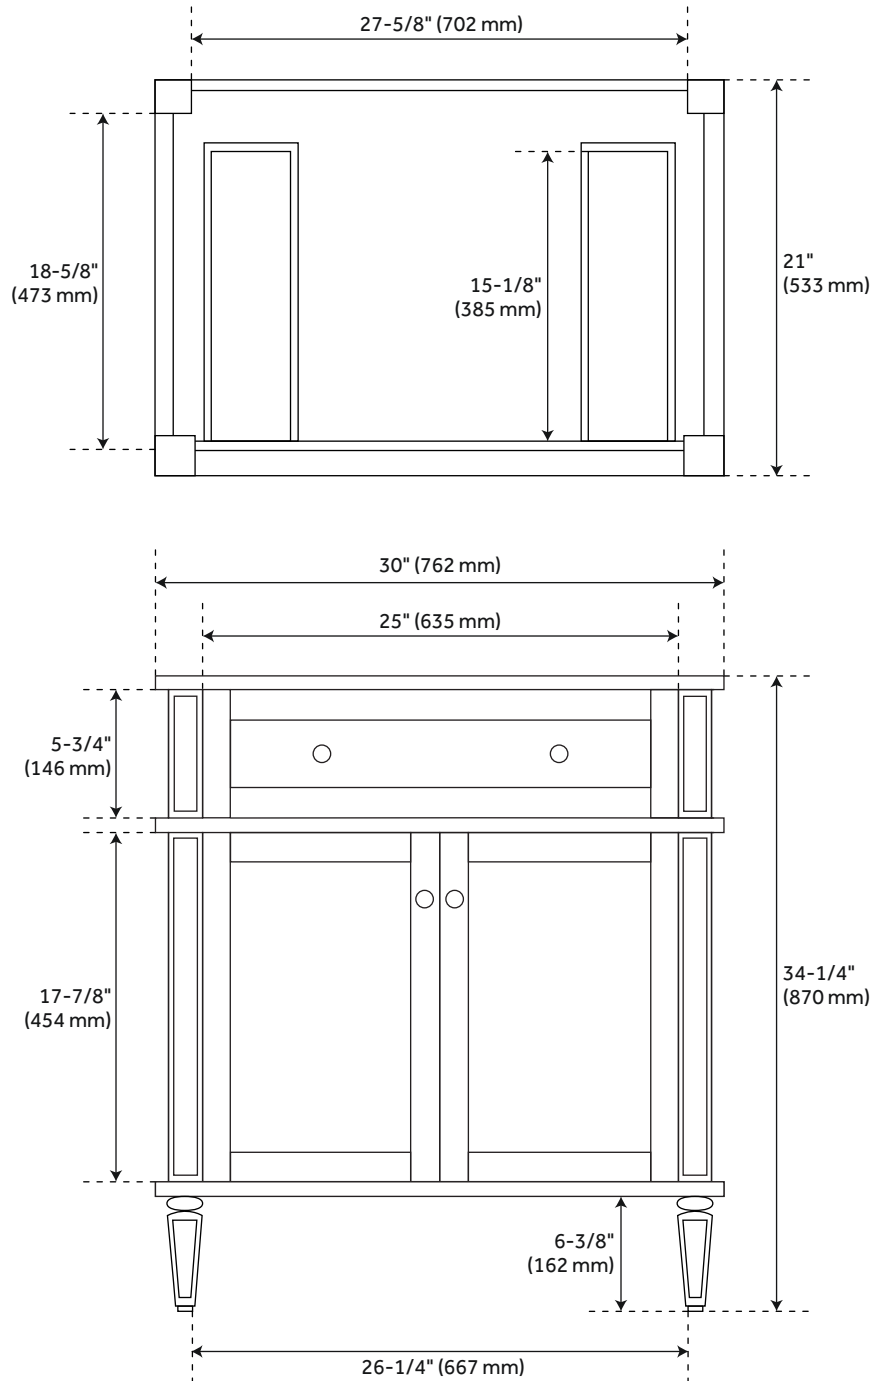

## FEATURES

Installation Type: Freestanding  
Features: Matching Mirror;Soft-Close Hinges  
Product Finish: Antique Brown  
Material: Mahogany  
Number of Doors: 2  
Number of Drawers: 2  
Width: 30"  
Height: 34-1/4"  
Depth: 21"  
Assembly Required: No  
Dovetail Drawers: Yes  
Number of Basins: 1  
Vanity Top Options: No Top  
Faucet Included: No  
Size: 30 in  
Hardware Finish: Antique Brass  
Built-In Adjusters: Yes  
Sink Included: no  
Vanity Top Included: no  
Mirror Included: No

## ADDITIONAL FEATURES

- See Installation Instructions for directions to attach the vanity top and sink.
- All dimensions are ( $\pm 1/2$ ").

REVISED 4/24/2023

# 30" ELMDALE VANITY - ANTIQUE BROWN

All dimensions and specifications are nominal and may vary. Use actual products for accuracy in critical situations.