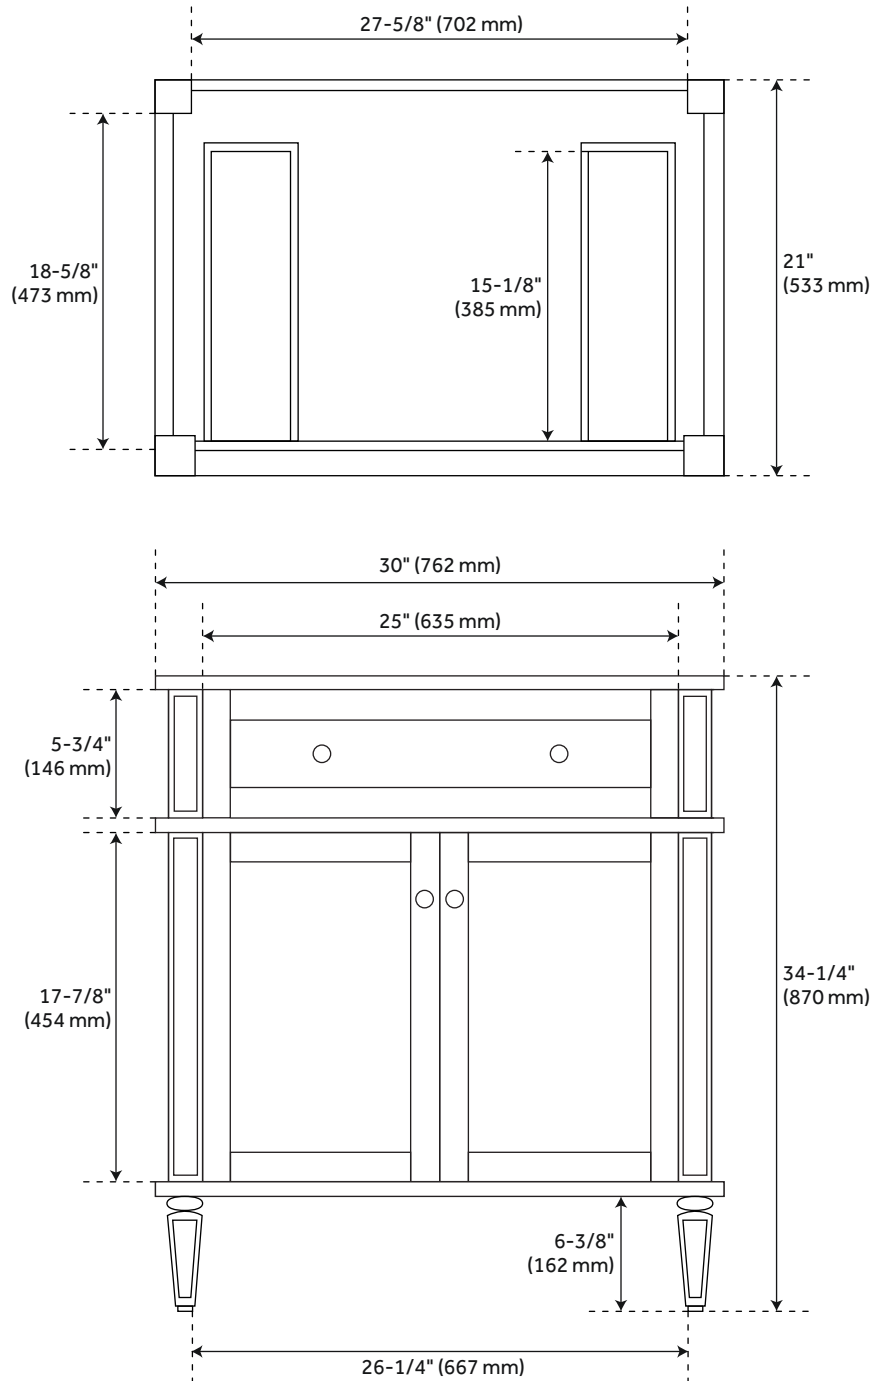

## FEATURES

Installation Type: Freestanding  
Features: Matching Mirror; Soft-Close Hinges  
Product Finish: Antique Brown  
Material: Mahogany  
Number of Doors: 2  
Number of Drawers: 2  
Width: 30"  
Height: 34-1/4"  
Depth: 21"  
Assembly Required: No  
Dovetail Drawers: Yes  
Number of Basins: 1  
Sink Installation: Undermount - Oval  
Basin Length: 16"  
Basin Width: 12-1/2"  
Water Depth To Overflow: 5"  
Fits Drain Hole Size: 1-1/2"  
Faucet Included: No  
Vanity Top Thickness: 3cm  
Water Depth to Rim: 6"  
Hardware Finish: Antique Brass  
Built-In Adjusters: Yes  
Sink Included: yes  
Basin Overflow: Yes  
Vanity Top Included: yes  
Vanity Top Depth: 22"  
Vanity Top Width: 31"  
Mirror Included: No

## ADDITIONAL FEATURES

- Includes a matching backsplash and a white porcelain sink.
- Granite is A-grade. Polished Carrara Marble is sourced from Italy.
- Each stone top is carved from a single piece of stone and will feature natural variations.
- See Installation Instructions for directions to attach the vanity top and sink.
- While the 30" cabinet has adjustable shelves, they are not removeable due to interference from the top and bottom drawers.
- All dimensions are ( $\pm 1/2"$ ).
- [Wood finish samples available.](#)

# 30" ELMDALE VANITY - ANTIQUE BROWN

All dimensions and specifications are nominal and may vary. Use actual products for accuracy in critical situations.