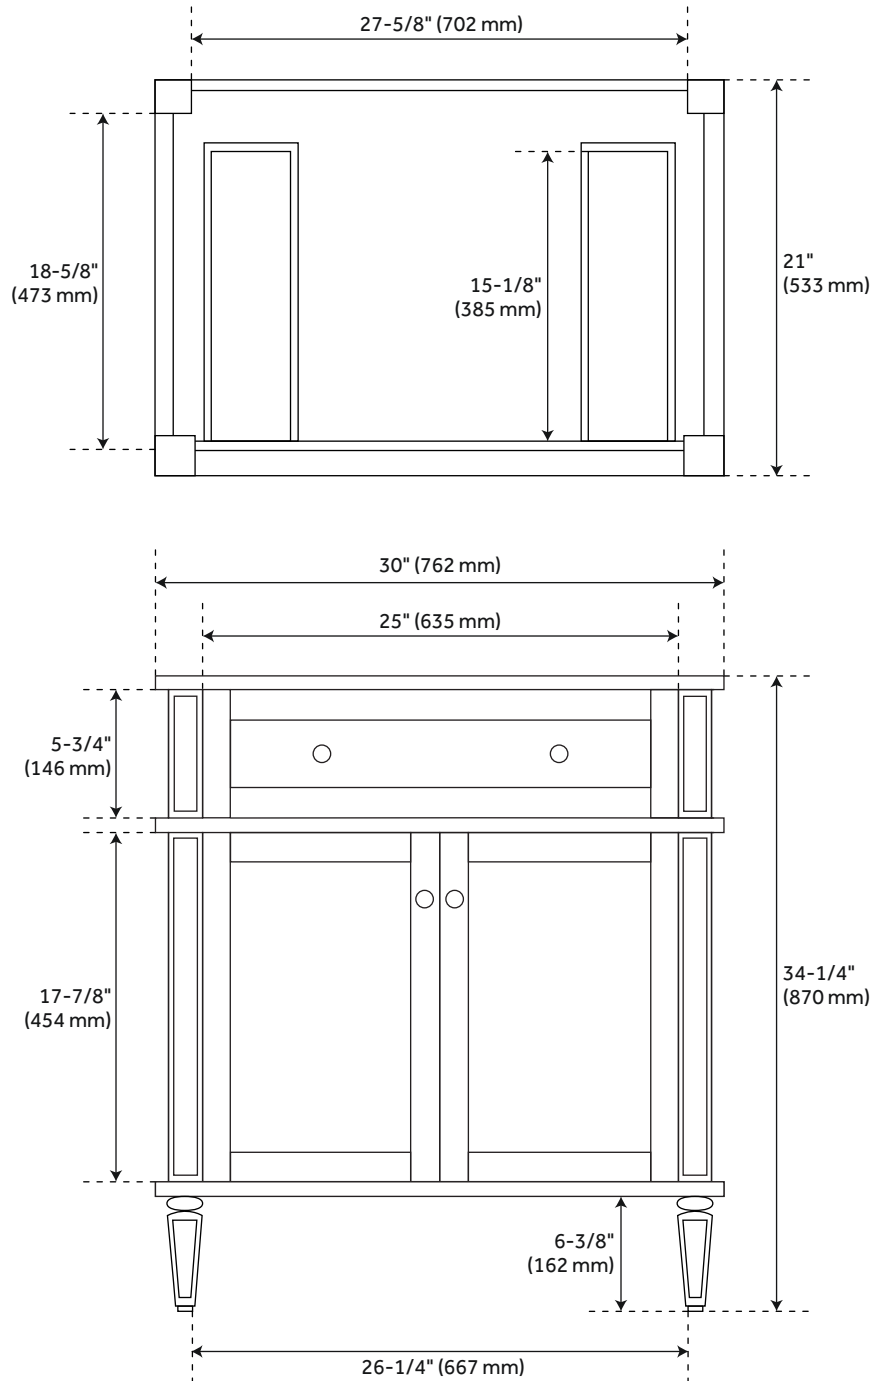

30" ELMDALE VANITY FOR UNDERMOUNT SINK - ANTIQUE BROWN

SKU: 951600-UM

Code: SH464647, SH464646, SH464645, SH464643, SH464644, SH464648, SH464642

FEATURES

Installation Type: Freestanding
Features: Matching Mirror;Soft-Close Hinges
Product Finish: Antique Brown
Material: Mahogany
Number of Doors: 2
Number of Drawers: 2
Width: 30"
Height: 34-1/4"
Depth: 21"
Assembly Required: No
Dovetail Drawers: Yes
Number of Basins: 1
Sink Installation: Undermount - Oval
Basin Length: 16"
Basin Width: 12-1/2"
Water Depth To Overflow: 5"
Fits Drain Hole Size: 1-1/2"
Faucet Included: No
Vanity Top Thickness: 3cm
Water Depth to Rim: 6"
Hardware Finish: Antique Brass
Built-In Adjusters: Yes
Sink Included: yes
Basin Overflow: Yes
Vanity Top Included: yes
Vanity Top Depth: 22"
Vanity Top Width: 31"
Mirror Included: No

REVISED 4/24/2023

30" ELMDALE VANITY FOR UNDERMOUNT SINK - ANTIQUE BROWN

SKU: 951600-UM

Code: SH464647, SH464646, SH464645, SH464643, SH464644, SH464648, SH464642

ADDITIONAL FEATURES

- Includes a matching backsplash and a white porcelain sink.
- Granite is A-grade. Polished Carrara Marble is sourced from Italy.
- Each stone top is carved from a single piece of stone and will feature natural variations.
- See Installation Instructions for directions to attach the vanity top and sink.
- While the 30" cabinet has adjustable shelves, they are not removeable due to interference from the top and bottom drawers.
- All dimensions are ($\pm 1/2"$).
- [Wood finish samples available.](#)

REVISED 4/24/2023

30" ELMDALE VANITY - ANTIQUE BROWN

All dimensions and specifications are nominal and may vary. Use actual products for accuracy in critical situations.