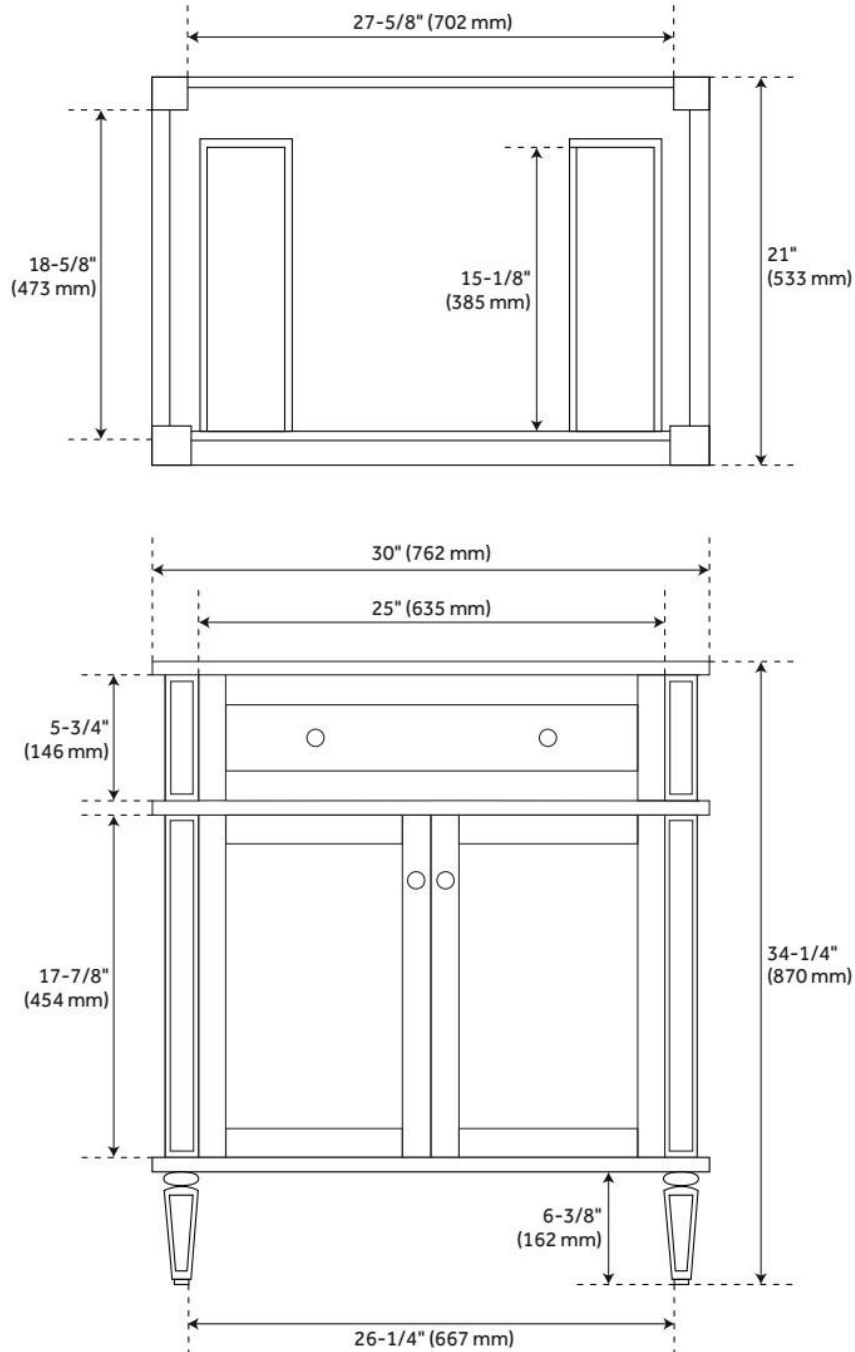

30" ELMDALE VANITY - CHARCOAL BLACK - VANITY CABINET ONLY

SKU: 454042
Code: SH454042

REVISED 7/29/2024