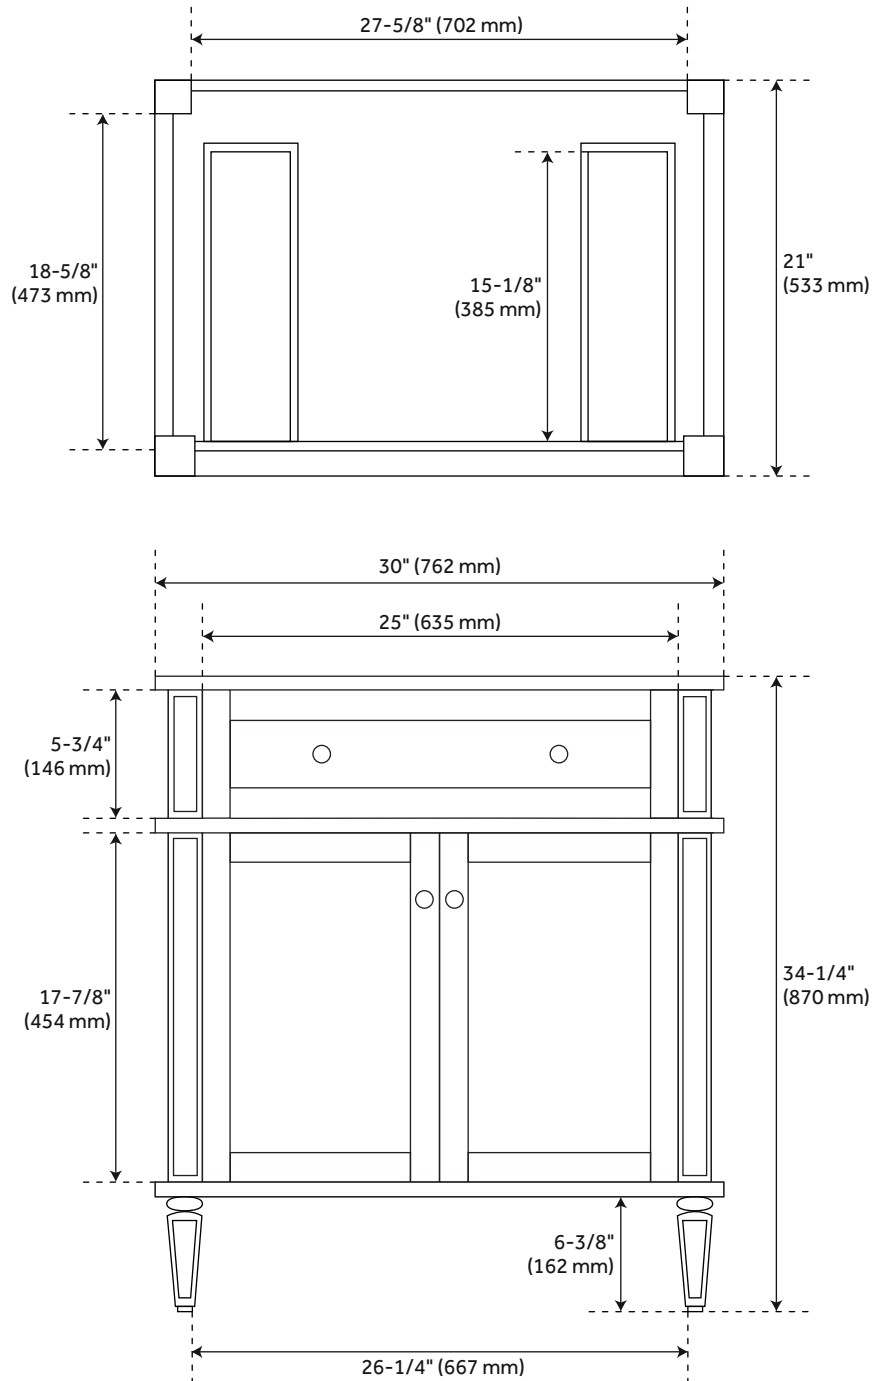

## FEATURES

Installation Type: Freestanding  
Features: Matching Mirror;Soft-Close Hinges  
Product Finish: Charcoal Black  
Material: Mahogany  
Number of Doors: 2  
Number of Drawers: 2  
Width: 30"  
Height: 34-1/4"  
Depth: 21"  
Assembly Required: No  
Dovetail Drawers: Yes  
Number of Basins: 1  
Vanity Top Options: No Top  
Faucet Included: No  
Vanity Top Material: No Top  
Size: 30 in  
Hardware Finish: Black  
Built-In Adjusters: Yes  
Sink Included: no  
Vanity Top Included: no  
Mirror Included: No

## ADDITIONAL FEATURES

- See Installation Instructions for directions to attach the vanity top and sink.
- All dimensions are ( $\pm 1/2$ ").

REVISED 4/24/2023

# 30" ELMDALE VANITY - CHARCOAL BLACK

All dimensions and specifications are nominal and may vary. Use actual products for accuracy in critical situations.