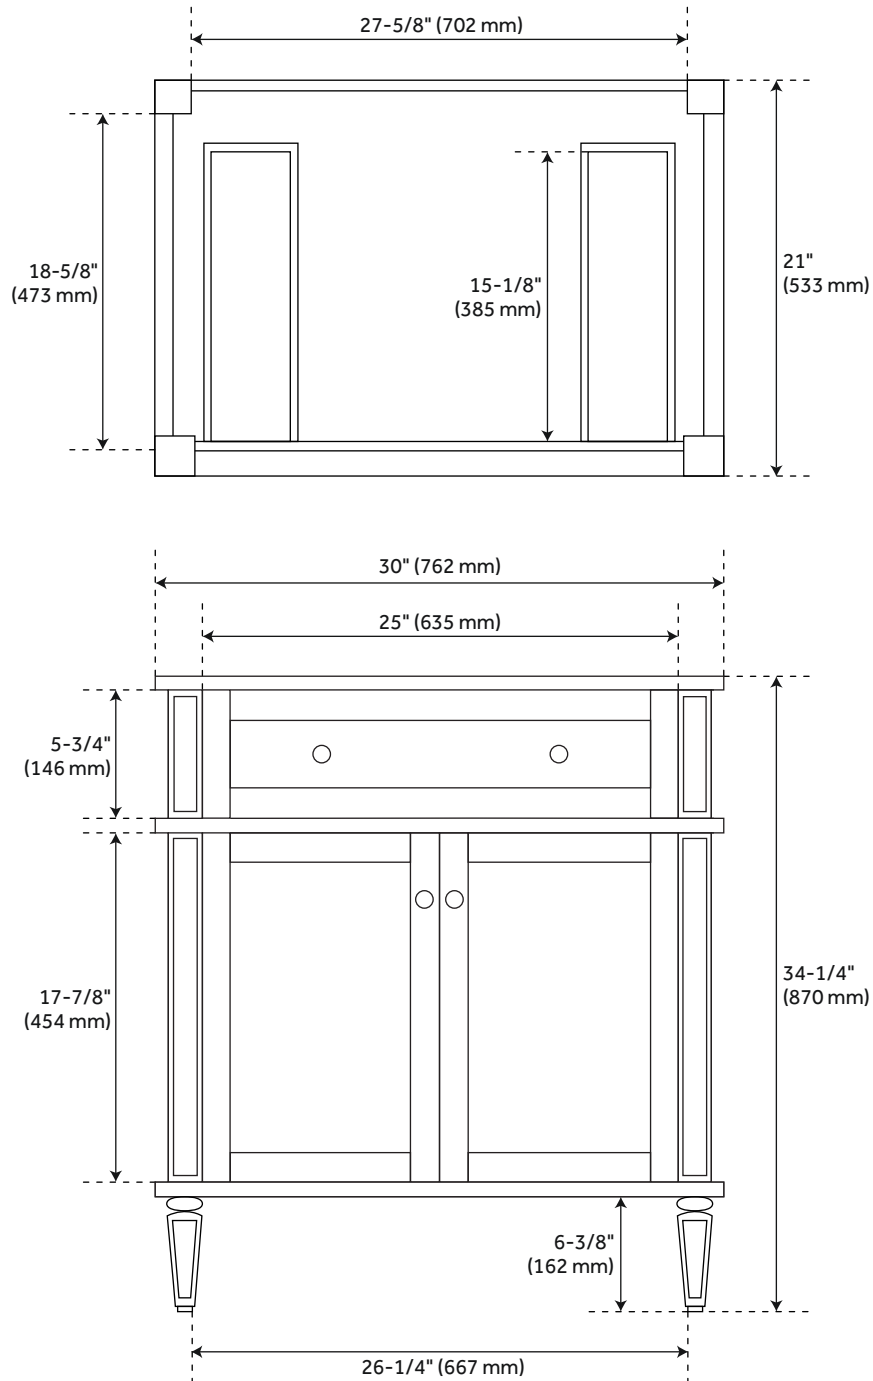

30" ELMDALE VANITY - CHARCOAL BLACK

All dimensions and specifications are nominal and may vary. Use actual products for accuracy in critical situations.