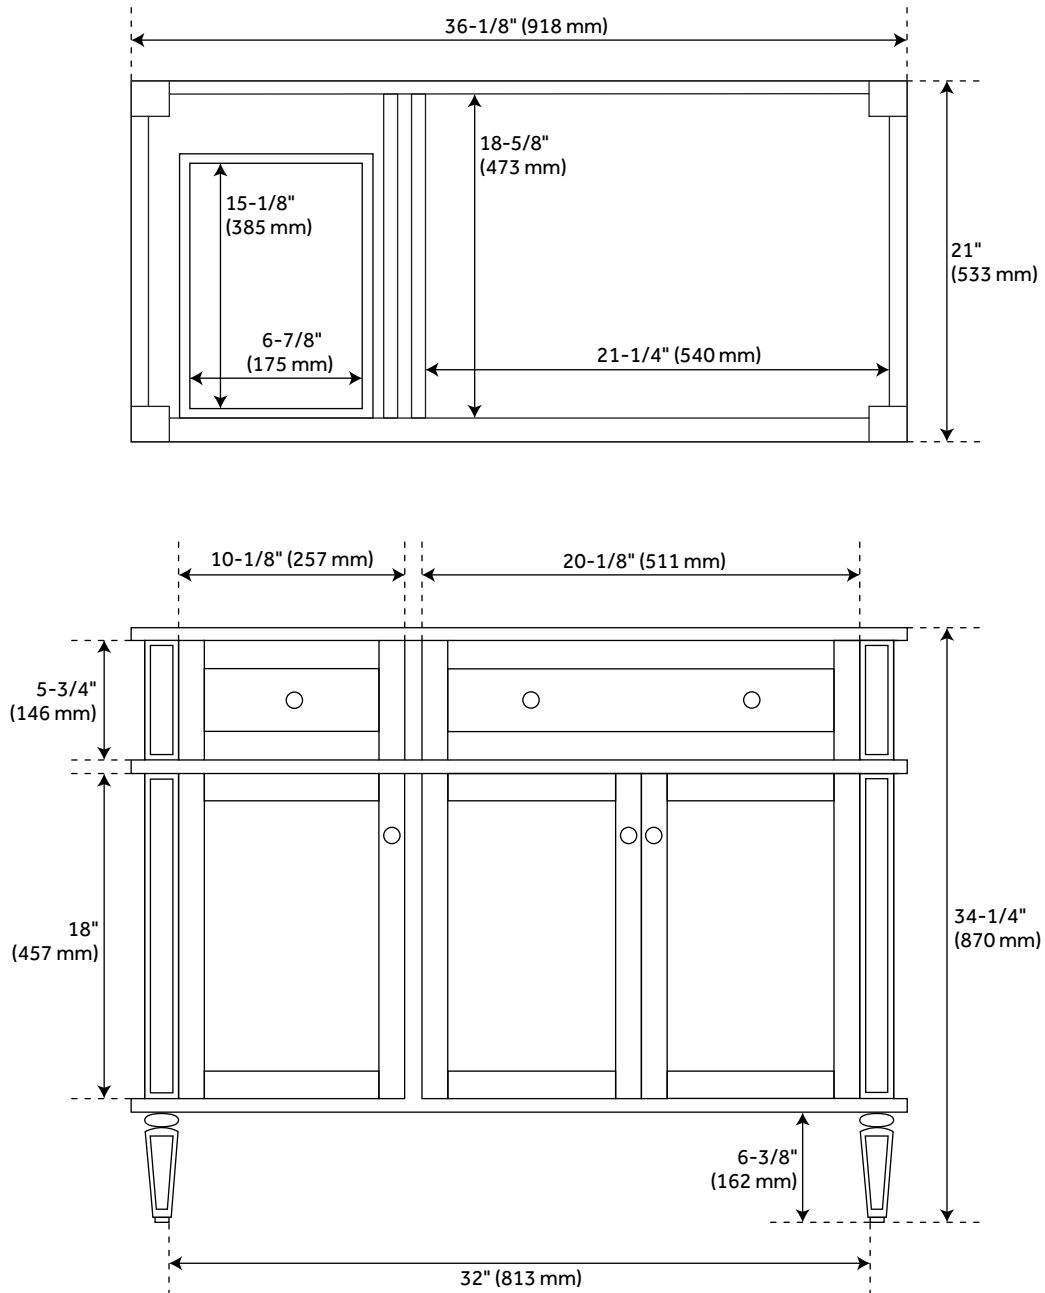

36" ELMDALE VANITY - ANTIQUE BROWN - VANITY CABINET ONLY

SKU: 454044
Code: SH454044

ASSE 1016 Type P/T

FEATURES

Installation Type: Freestanding
Features: Matching Mirror;Soft-Close Hinges
Product Finish: Antique Brown
Material: Mahogany
Number of Doors: 3
Number of Drawers: 3
Width: 36-1/8"
Height: 34-1/4"
Depth: 21"
Assembly Required: No
Dovetail Drawers: Yes
Number of Basins: 1
Vanity Top Options: No Top
Faucet Included: No
Vanity Top Material: No Top
Size: 36 in
Adjustable Shelves: Yes
Hardware Finish: Antique Brass
Built-In Adjusters: Yes
Sink Included: no
Vanity Top Included: no
Mirror Included: No

REVISED 3/21/2023

36" ELMDALE VANITY - ANTIQUE BROWN - VANITY CABINET ONLY

SKU: 454044
Code: SH454044

ADDITIONAL FEATURES

- See Installation Instructions for directions to attach the vanity top and sink.
- All dimensions are ($\pm 1/2"$).

REVISED 3/21/2023

36" ELMDALE VANITY - ANTIQUE BROWN

SKU: 454044

All dimensions and specifications are nominal and may vary. Use actual products for accuracy in critical situations.