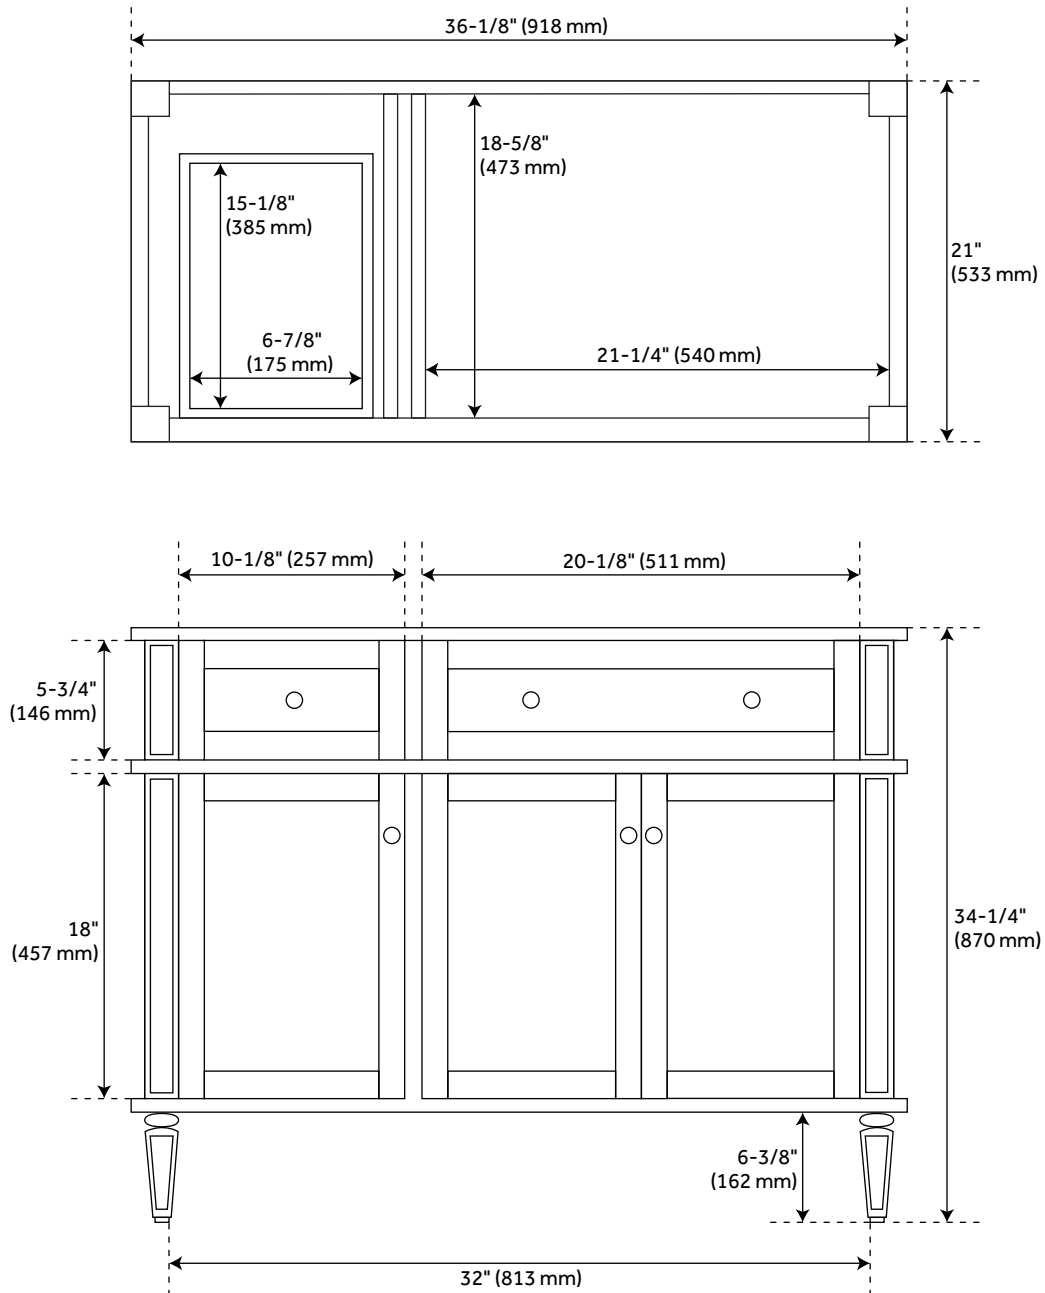

36" ELMDALE VANITY - ANTIQUE BROWN

SKU: 454044

All dimensions and specifications are nominal and may vary. Use actual products for accuracy in critical situations.