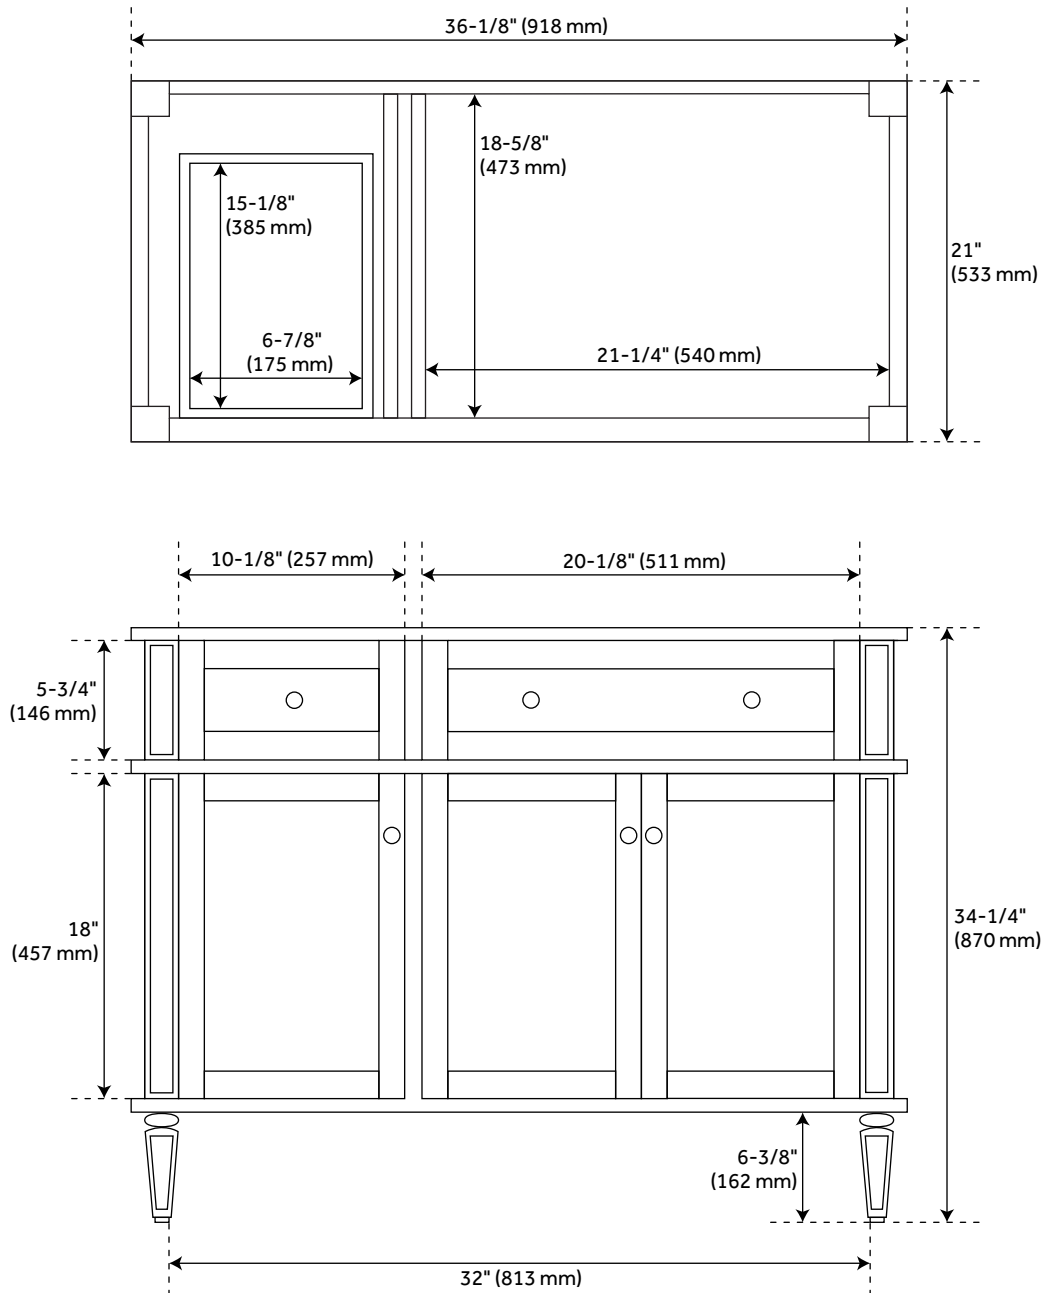

36" ELMDALE VANITY FOR UNDERMOUNT SINK - ANTIQUE BROWN

SKU: 951615-UM

Code: SH464768, SH464767, SH464766, SH464764, SH464765, SH464769, SH464763

FEATURES

Installation Type: Freestanding
Features: Matching Mirror;Soft-Close Hinges
Product Finish: Antique Brown
Material: Mahogany
Number of Doors: 3
Number of Drawers: 3
Width: 36-1/8"
Height: 34-1/4"
Depth: 21"
Assembly Required: No
Dovetail Drawers: Yes
Number of Basins: 1
Sink Installation: Undermount - Oval
Basin Length: 16"
Basin Width: 12-1/2"
Water Depth To Overflow: 5"
Fits Drain Hole Size: 1-1/2"
Faucet Included: No
Vanity Top Thickness: 3cm
Water Depth to Rim: 6"
Adjustable Shelves: Yes
Hardware Finish: Antique Brass
Built-In Adjusters: Yes
Sink Included: yes
Basin Overflow: Yes
Vanity Top Included: yes
Vanity Top Depth: 22"
Vanity Top Width: 37"
Mirror Included: No

REVISED 3/21/2023

36" ELMDALE VANITY FOR UNDERMOUNT SINK - ANTIQUE BROWN

SKU: 951615-UM

Code: SH464768, SH464767, SH464766, SH464764, SH464765, SH464769, SH464763

ADDITIONAL FEATURES

- Includes a matching backsplash and a white porcelain sink.
- Granite is A-grade. Polished Carrara Marble is sourced from Italy.
- Each stone top is carved from a single piece of stone and will feature natural variations.
- See Installation Instructions for directions to attach the vanity top and sink.
- All dimensions are ($\pm 1/2$ ").
- [Wood finish samples available.](#)

REVISED 3/21/2023

36" ELMDALE VANITY - ANTIQUE BROWN

SKU: 454044

All dimensions and specifications are nominal and may vary. Use actual products for accuracy in critical situations.