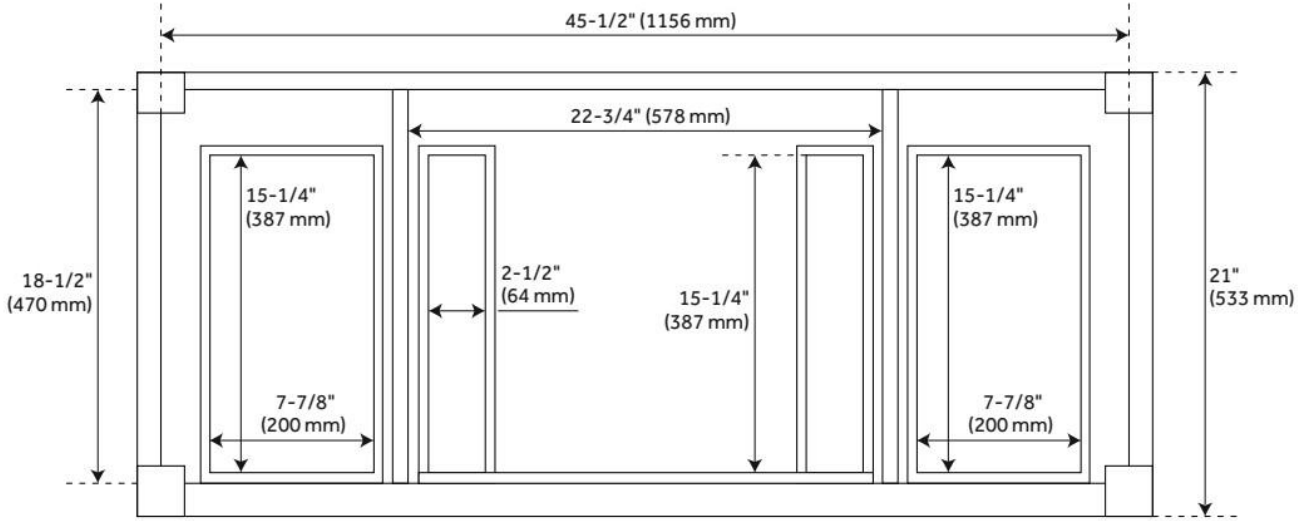

48" ELMDALE VANITY - ANTIQUE BROWN - VANITY CABINET ONLY

SKU: 454066
Code: SH454066

REVISED 8/5/2024