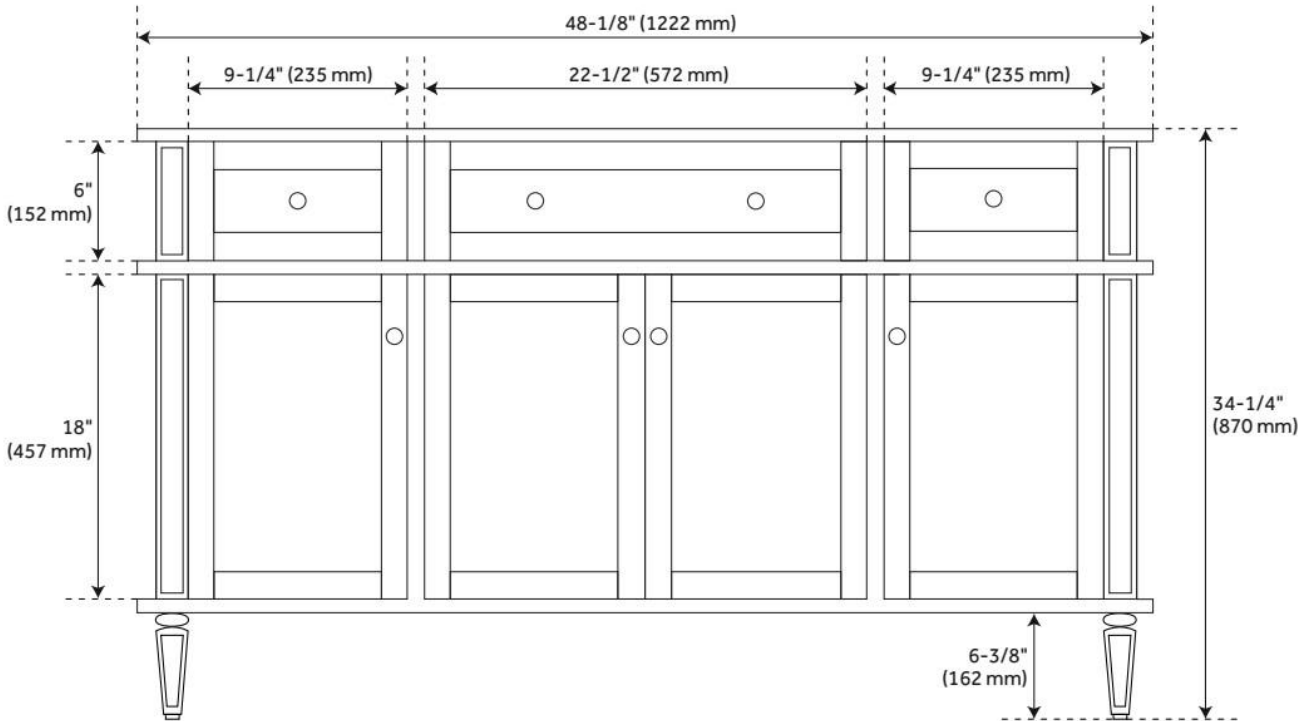

48" ELMDALE VANITY - ANTIQUE BROWN - VANITY CABINET ONLY

SKU: 454066
Code: SH454066

REVISED 8/5/2024