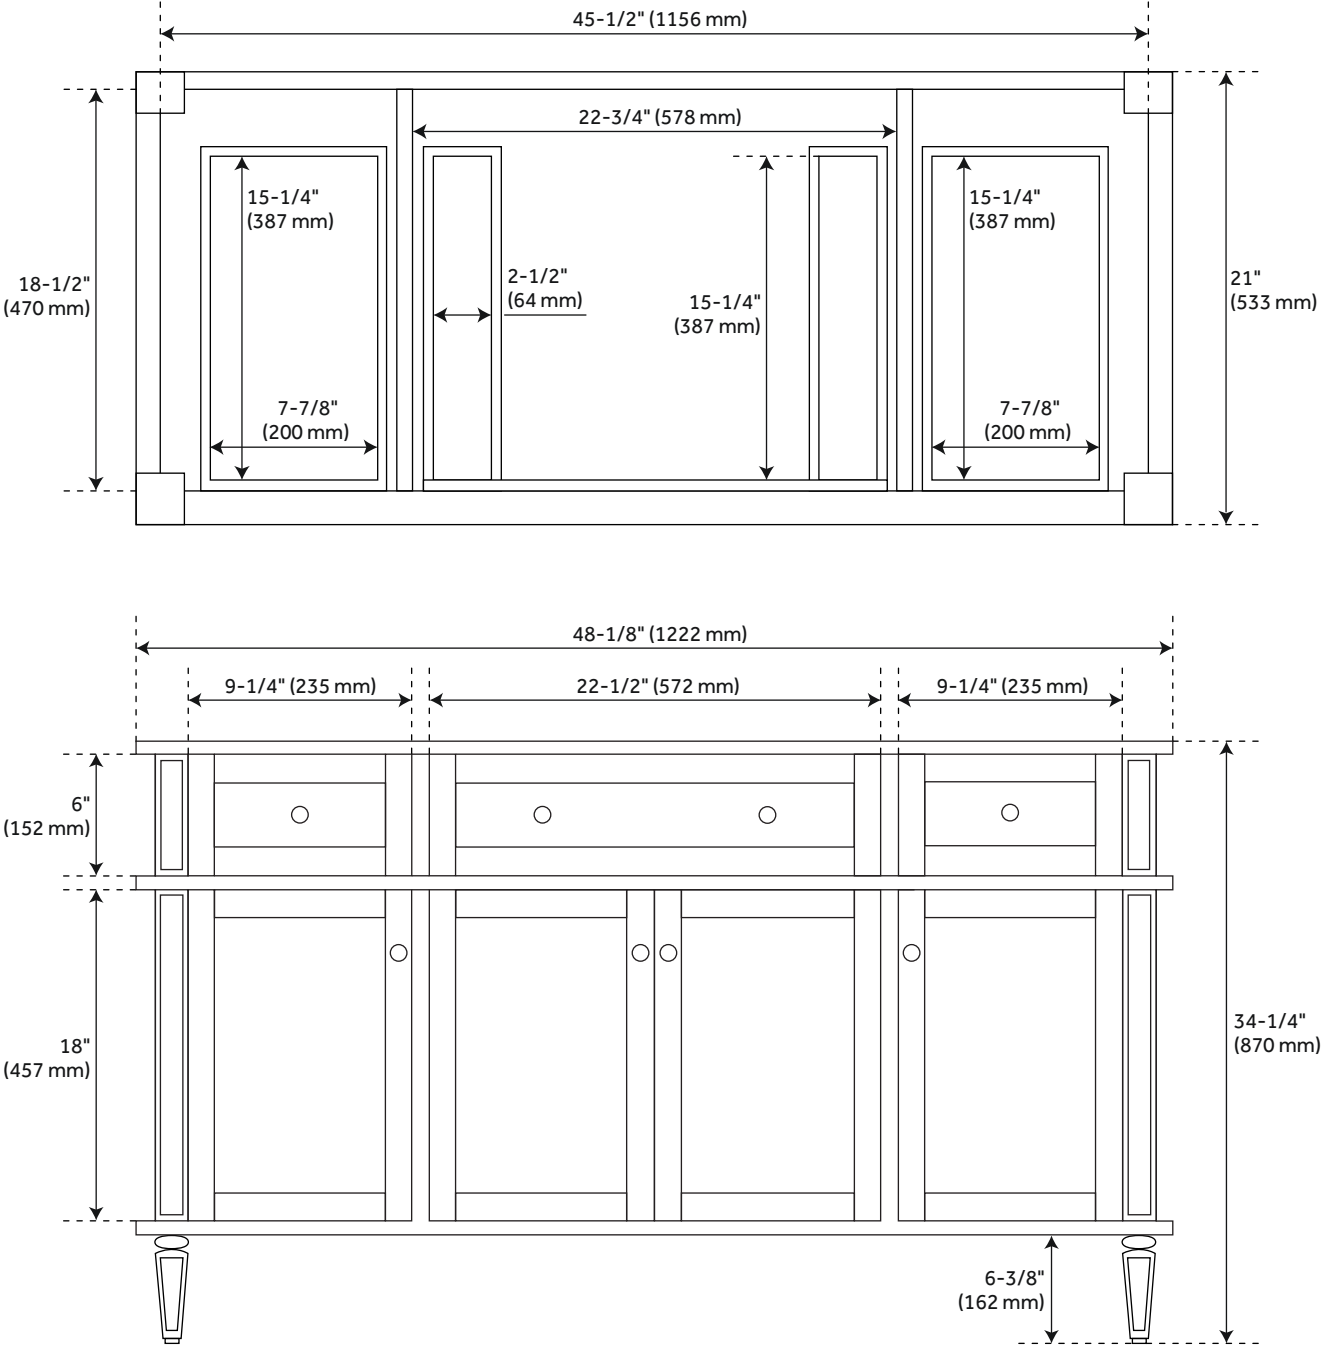

48" ELMDALE VANITY - ANTIQUE BROWN

SKU: 454066

All dimensions and specifications are nominal and may vary. Use actual products for accuracy in critical situations.