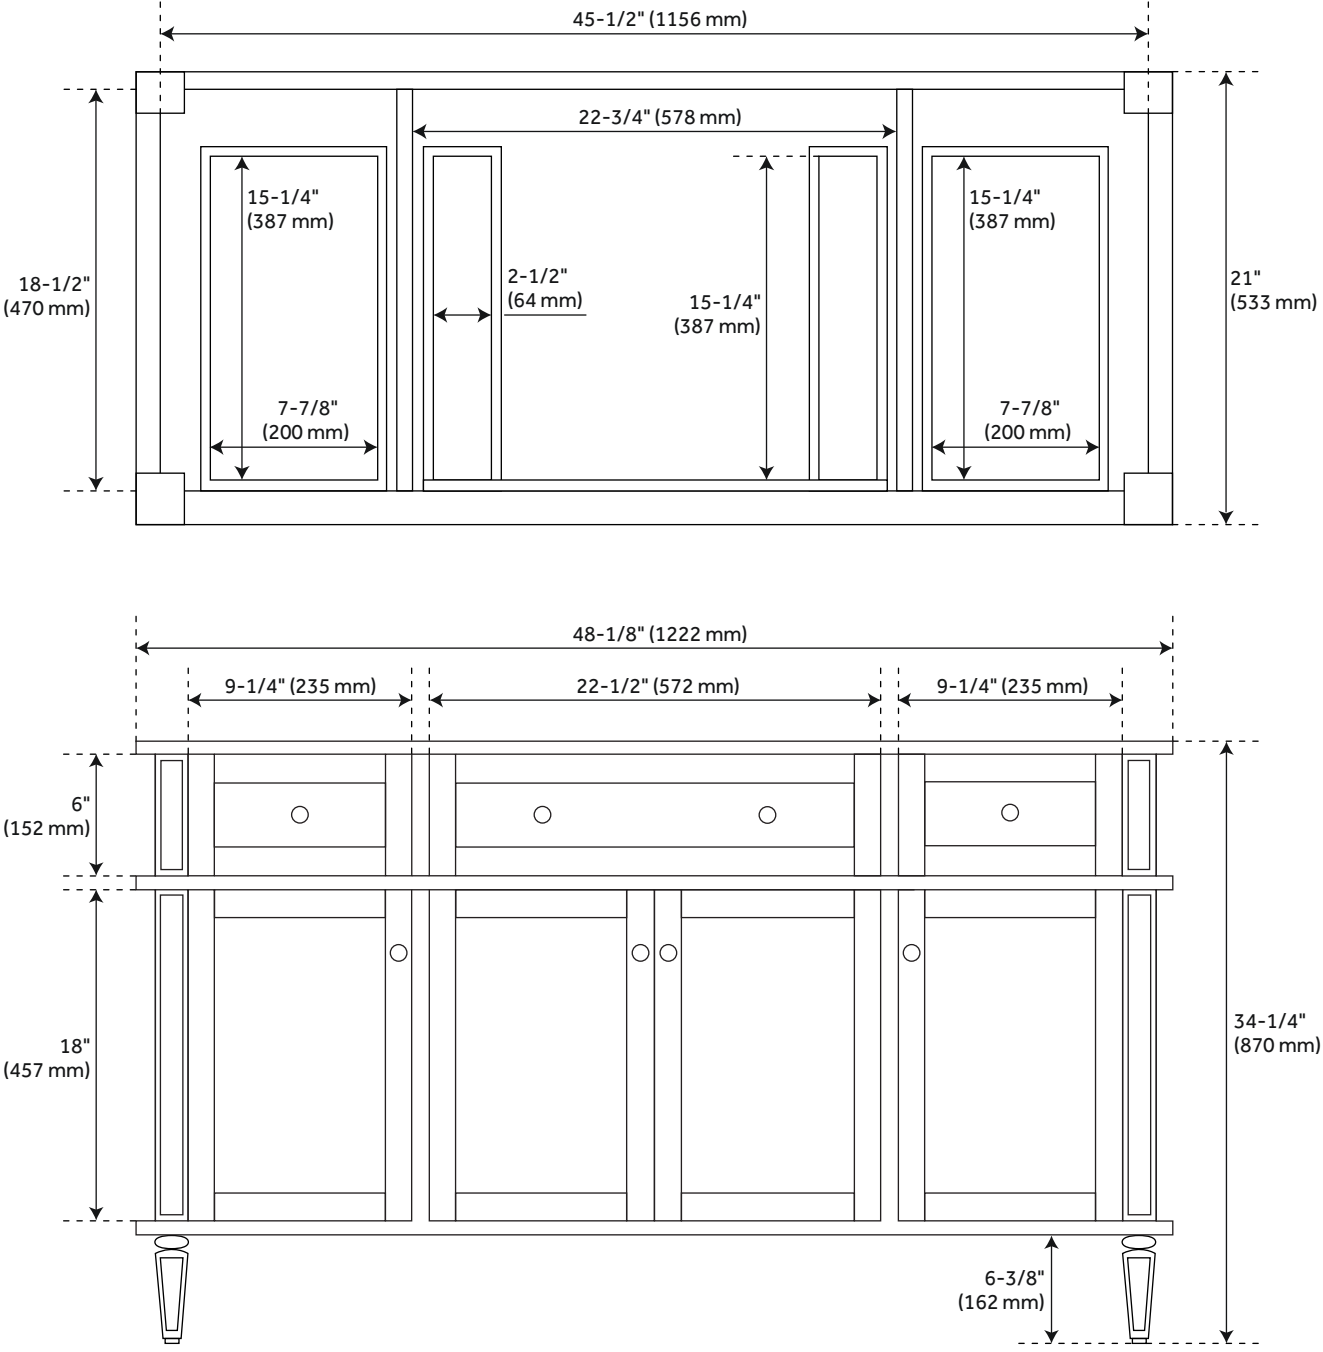

48" ELMDALE VANITY - CHARCOAL BLACK - VANITY CABINET ONLY

SKU: 454070
Code: SH454070

FEATURES

Installation Type: Freestanding
Features: Matching Mirror;Soft-Close Hinges
Product Finish: Charcoal Black
Material: Mahogany
Number of Doors: 4
Number of Drawers: 6
Width: 48-1/8"
Height: 34-1/4"
Depth: 21"
Assembly Required: No
Dovetail Drawers: Yes
Number of Basins: 1
Vanity Top Options: No Top
Faucet Included: No
Size: 48 in
Hardware Finish: Black
Built-In Adjusters: Yes
Sink Included: no
Vanity Top Included: no
Mirror Included: No

REVISED 3/21/2023

48" ELMDALE VANITY - CHARCOAL BLACK - VANITY CABINET ONLY

SKU: 454070
Code: SH454070

ADDITIONAL FEATURES

- See Installation Instructions for directions to attach the vanity top and sink.
- All dimensions are ($\pm 1/2$ ").

REVISED 3/21/2023

48" ELMDALE VANITY - CHARCOAL BLACK

SKU: 454070

All dimensions and specifications are nominal and may vary. Use actual products for accuracy in critical situations.