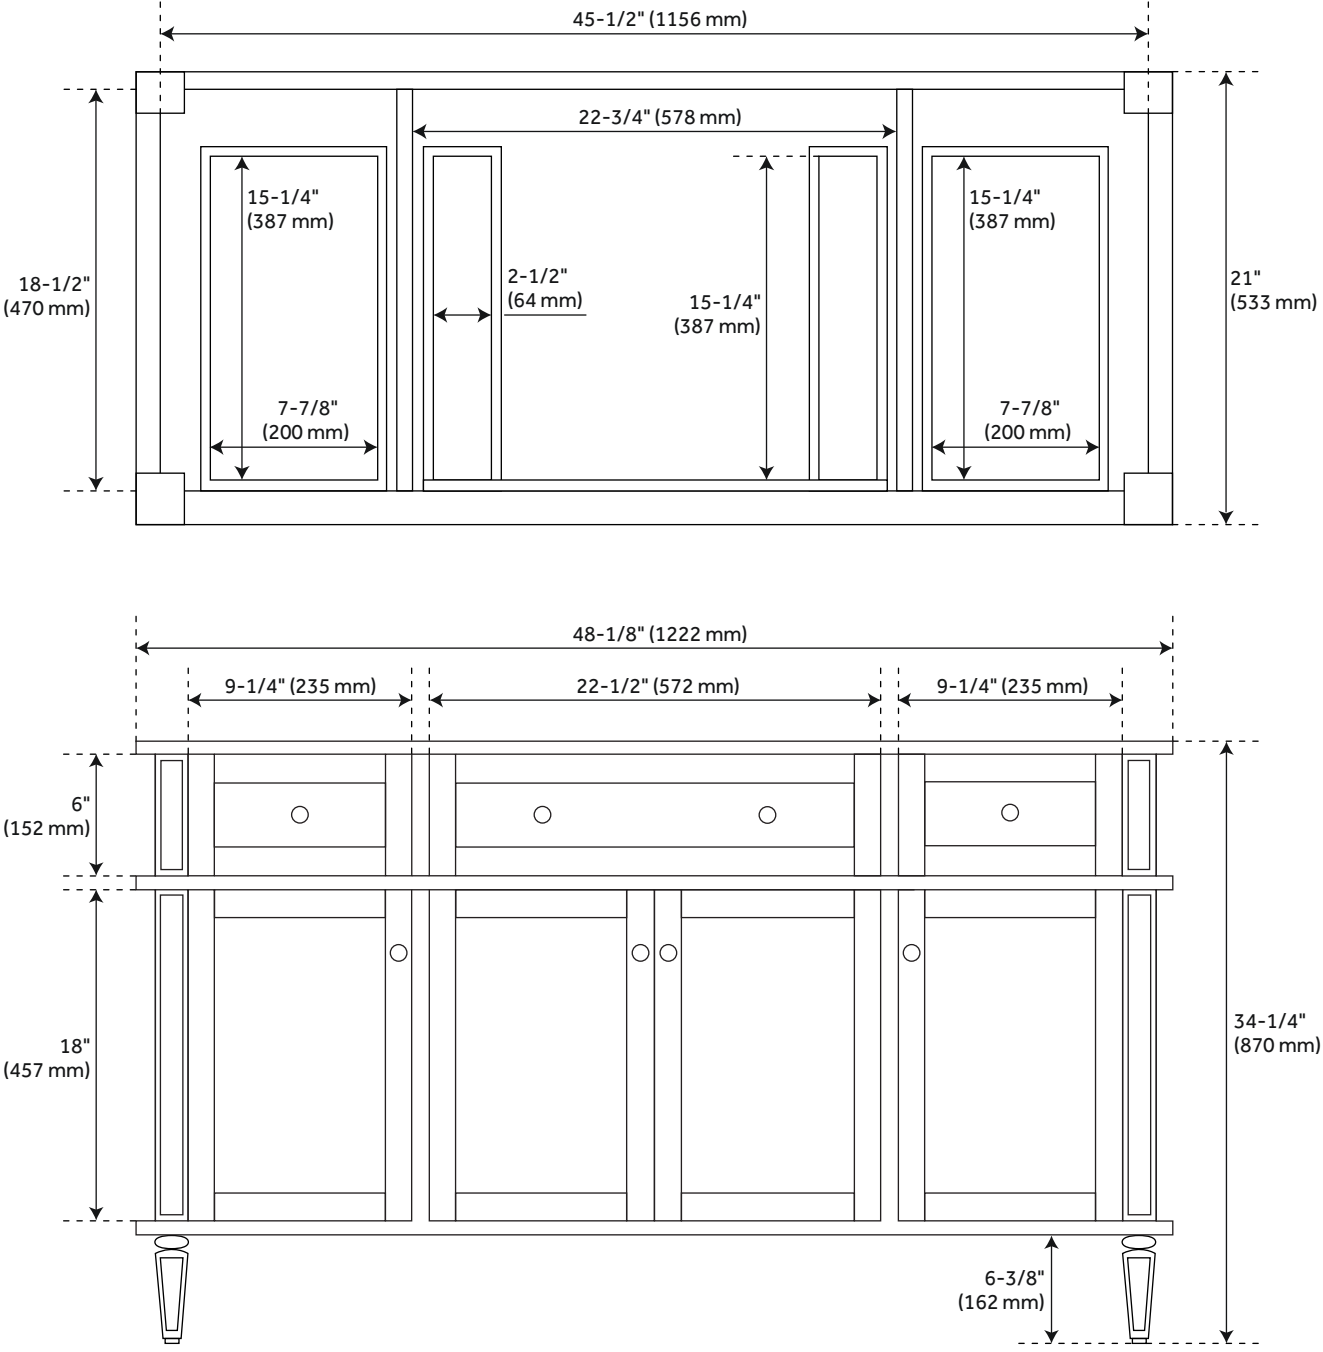

48" ELMDALE VANITY - CHARCOAL BLACK

SKU: 454070

All dimensions and specifications are nominal and may vary. Use actual products for accuracy in critical situations.