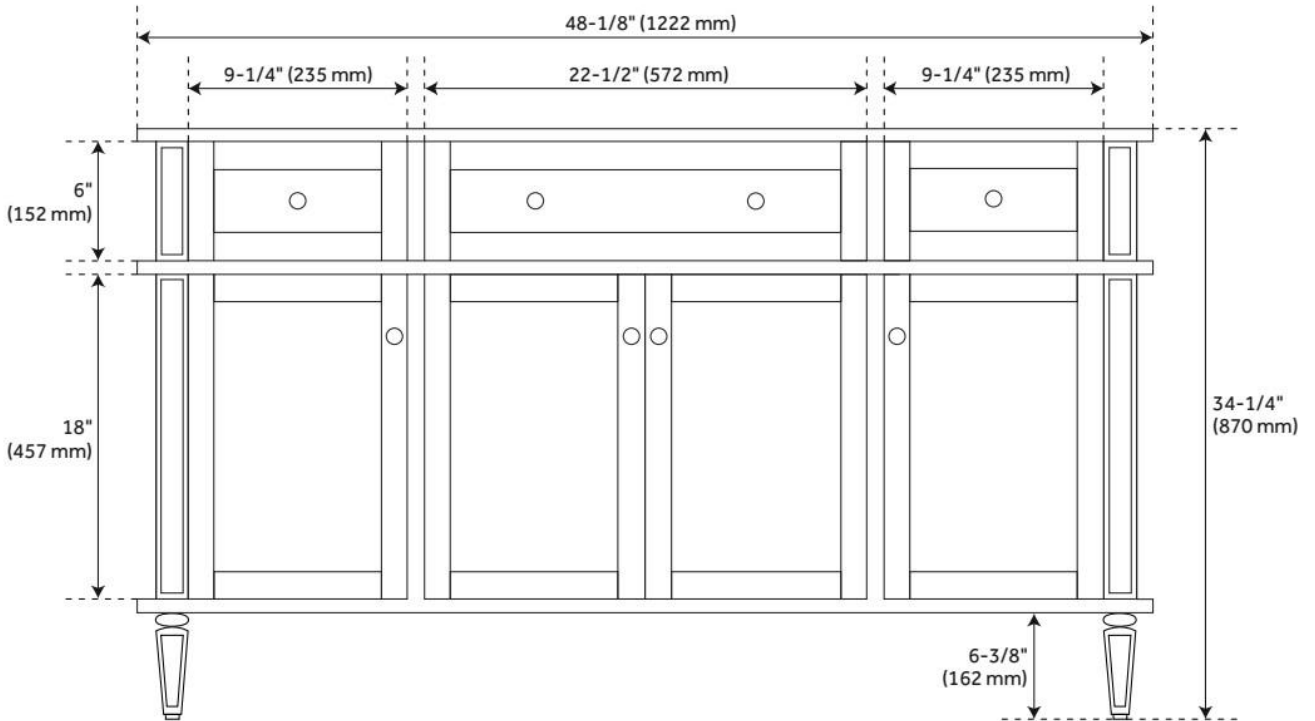

48" ELMDALE VANITY - CHARCOAL BLACK - VANITY CABINET ONLY

SKU: 454070
Code: SH454070

REVISED 8/7/2024