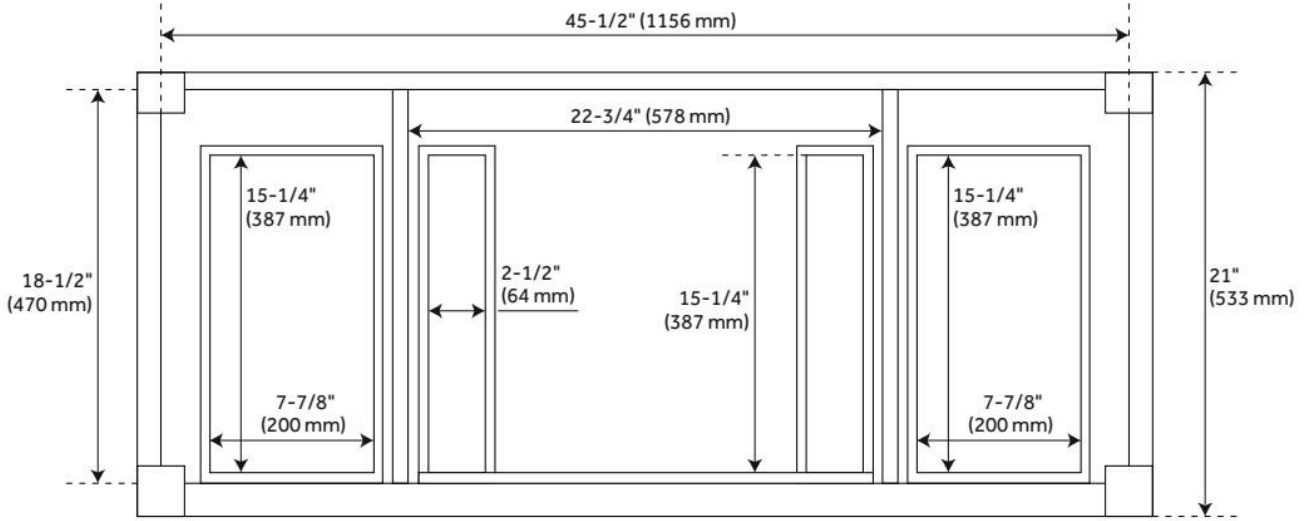

48" ELMDALE VANITY - CHARCOAL BLACK - VANITY CABINET ONLY

SKU: 454070
Code: SH454070

REVISED 8/7/2024