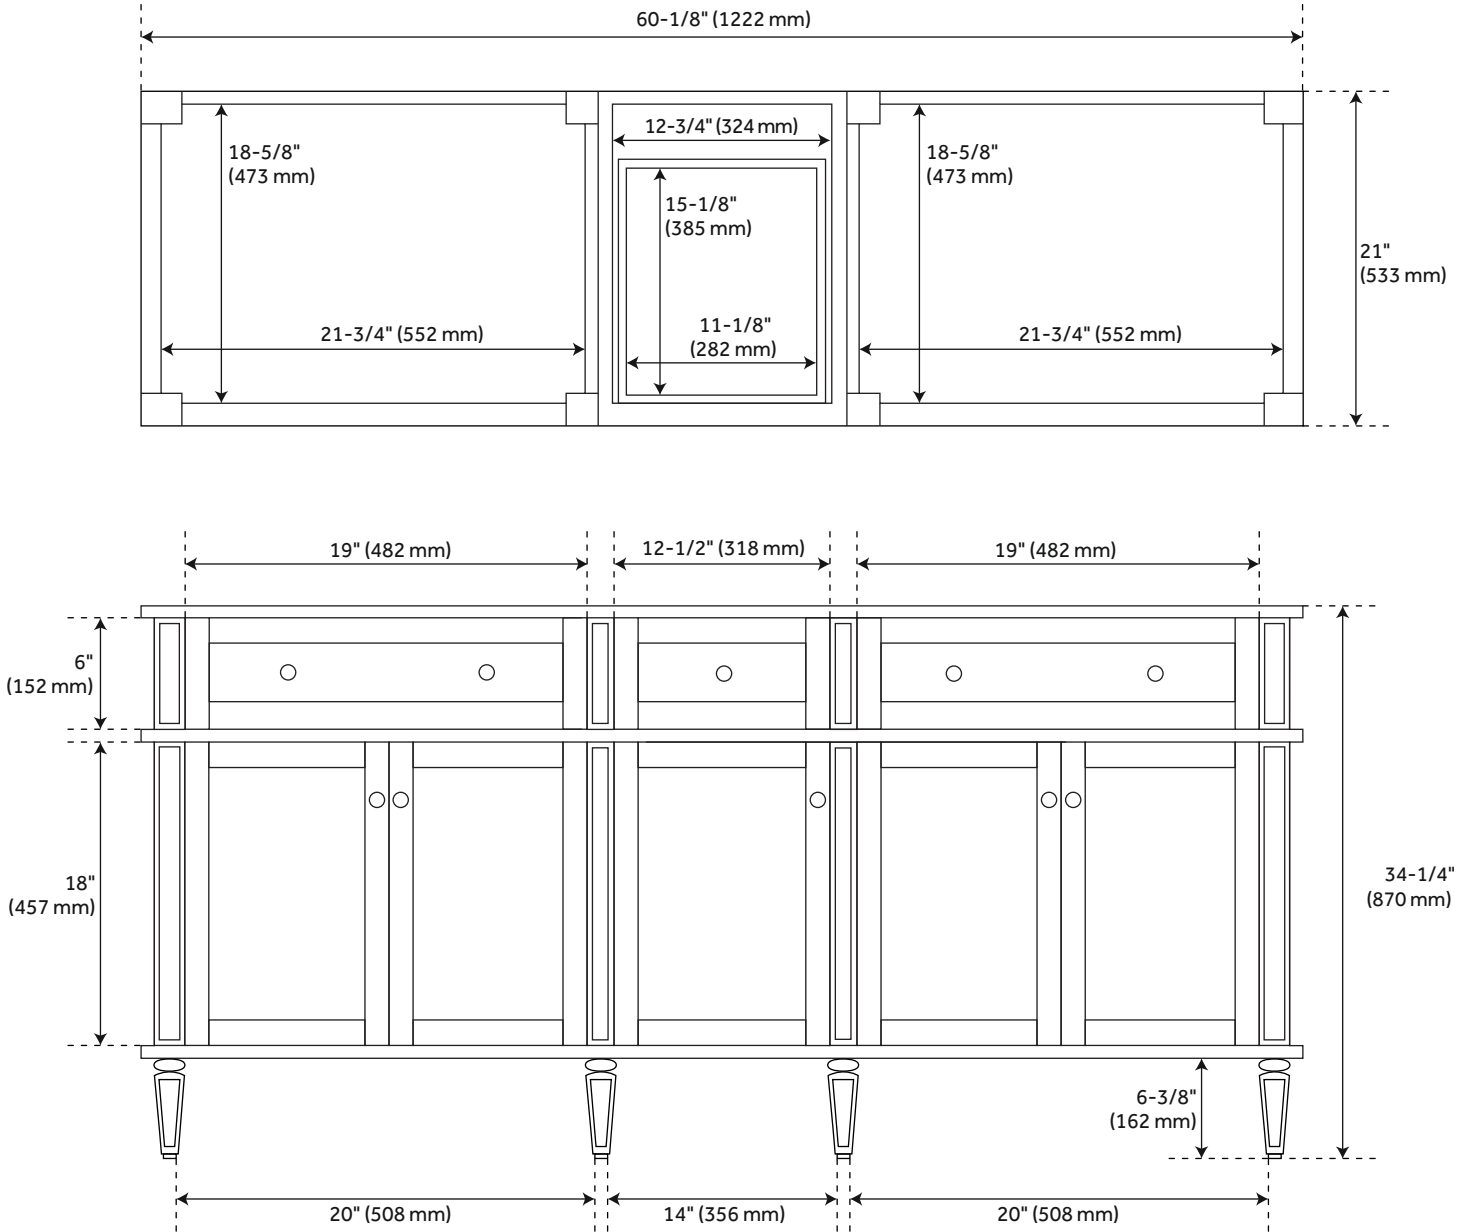

60" ELMDALE DOUBLE VANITY - ANTIQUE BROWN - VANITY CABINET ONLY

SKU: 454072
Code: SH454072

ASSE 1016 Type P/T

FEATURES

Installation Type: Freestanding
Features: Matching Mirror;Soft-Close Hinges
Product Finish: Antique Brown
Material: Mahogany
Number of Doors: 5
Number of Drawers: 4
Width: 60-1/8"
Height: 34-1/4"
Depth: 21"
Assembly Required: No
Dovetail Drawers: Yes
Number of Basins: 2
Vanity Top Options: No Top
Faucet Included: No
Size: 60 in
Hardware Finish: Antique Brass
Built-In Adjusters: Yes
Sink Included: no
Vanity Top Included: no
Mirror Included: No

REVISED 3/21/2023

60" ELMDALE DOUBLE VANITY - ANTIQUE BROWN - VANITY CABINET ONLY

SKU: 454072
Code: SH454072

ADDITIONAL FEATURES

- See Installation Instructions for directions to attach the vanity top and sink.
- All dimensions are ($\pm 1/2$ ").

REVISED 3/21/2023

60" ELMDALE DOUBLE VANITY - ANTIQUE BROWN

SKU: 454072

All dimensions and specifications are nominal and may vary. Use actual products for accuracy in critical situations.