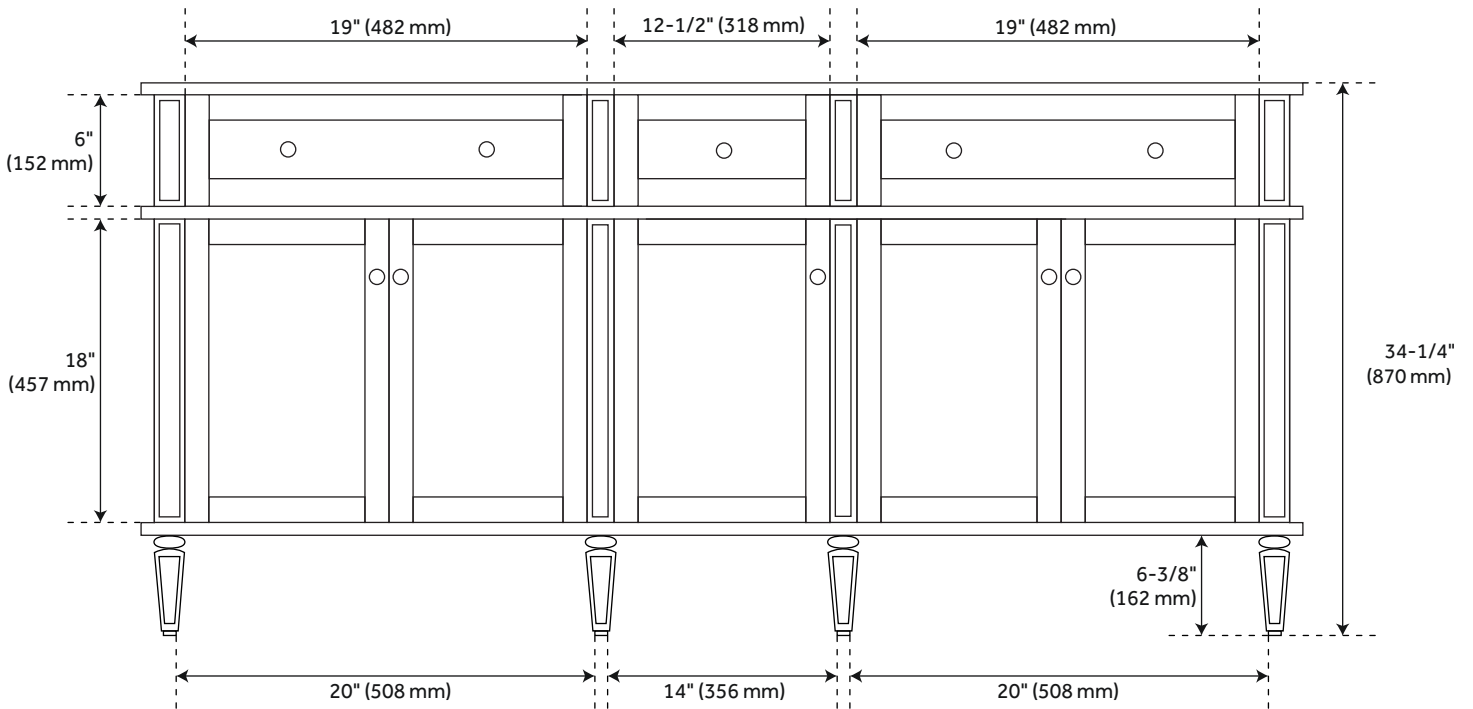

60" ELMDALE DOUBLE VANITY - ANTIQUE BROWN

SKU: 454072

All dimensions and specifications are nominal and may vary. Use actual products for accuracy in critical situations.