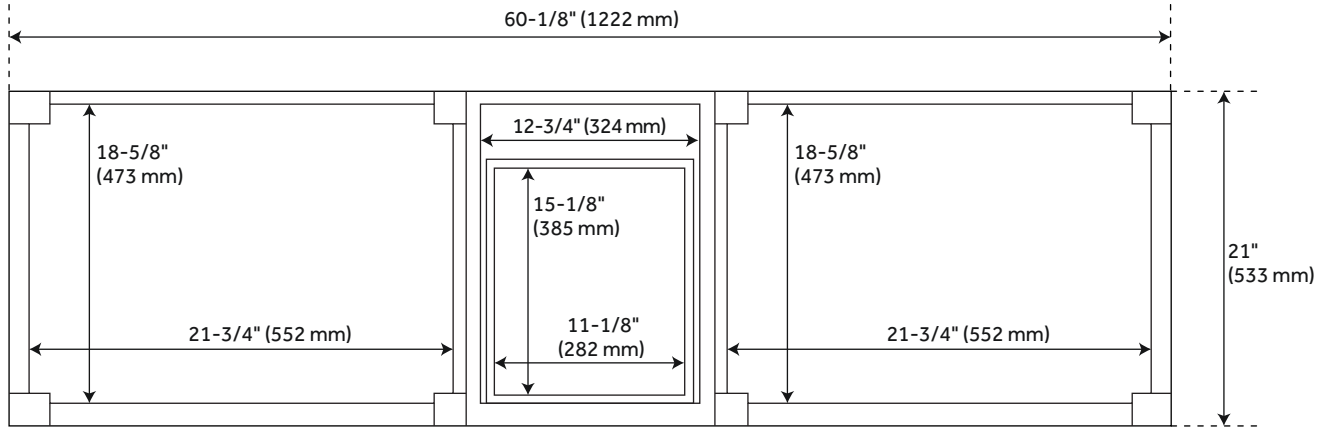

60" ELMDALE DOUBLE VANITY - ANTIQUE BROWN

SKU: 454072

All dimensions and specifications are nominal and may vary. Use actual products for accuracy in critical situations.