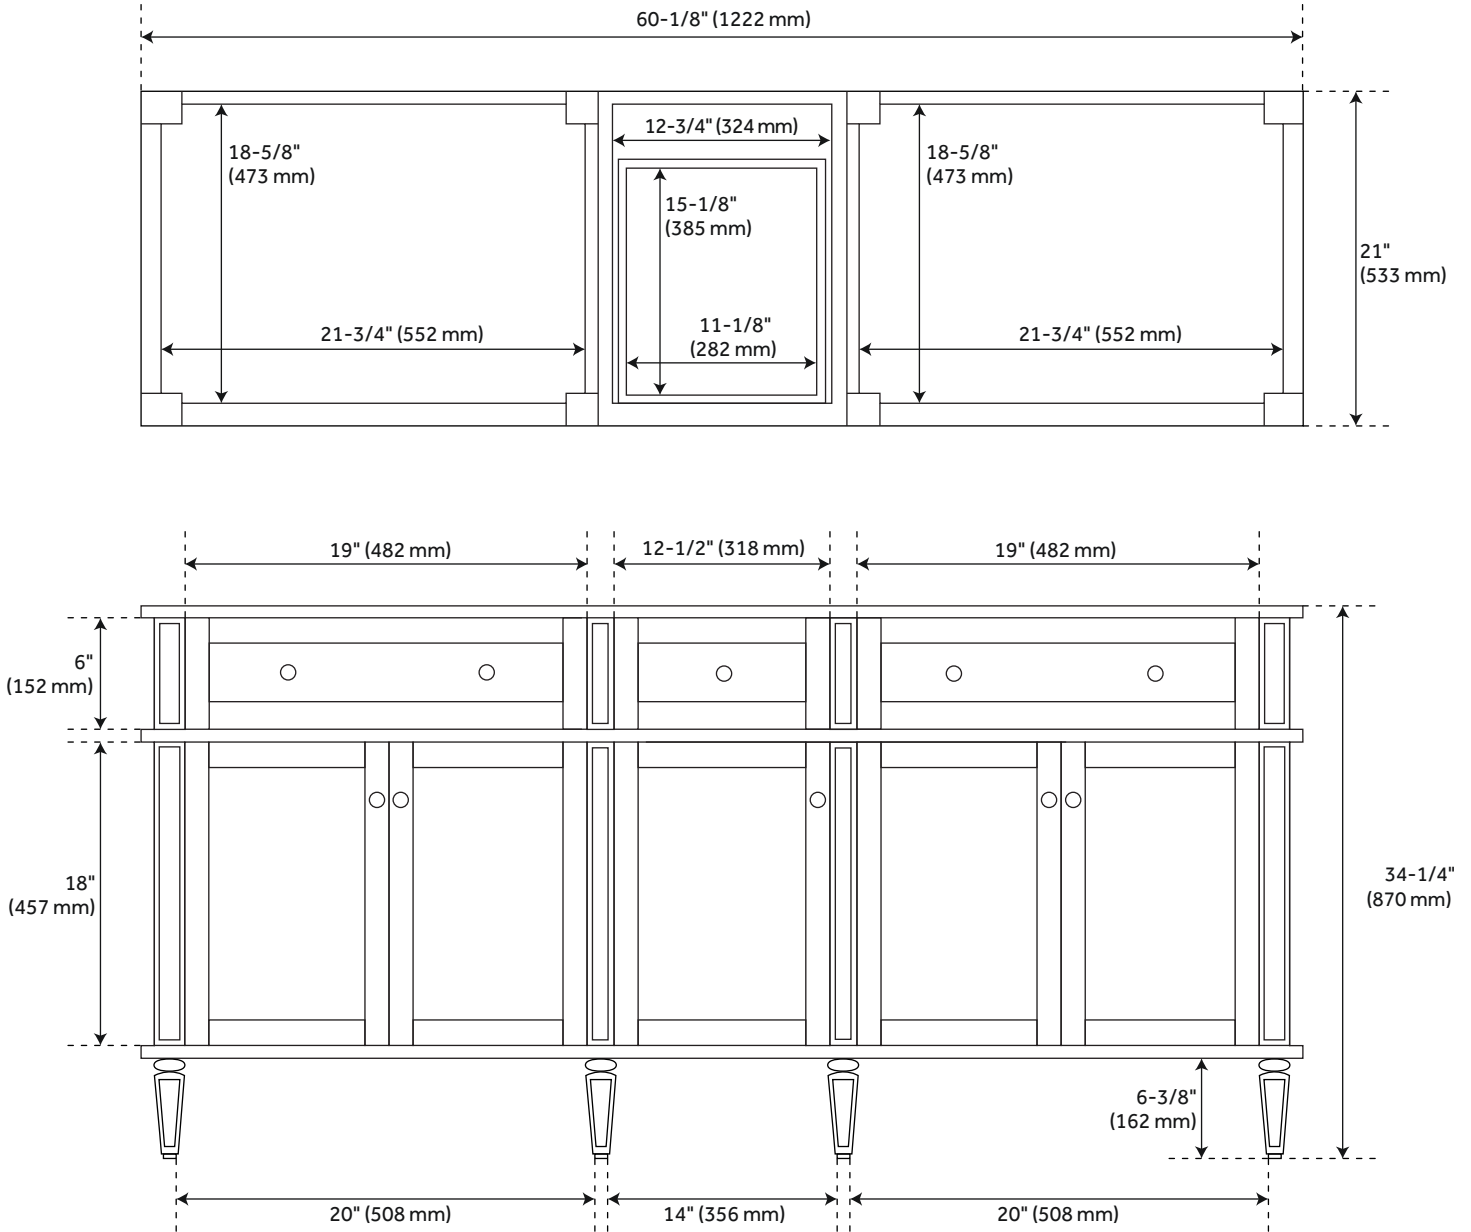

60" ELMDALE DOUBLE VANITY - ANTIQUE BROWN

SKU: 454072

All dimensions and specifications are nominal and may vary. Use actual products for accuracy in critical situations.