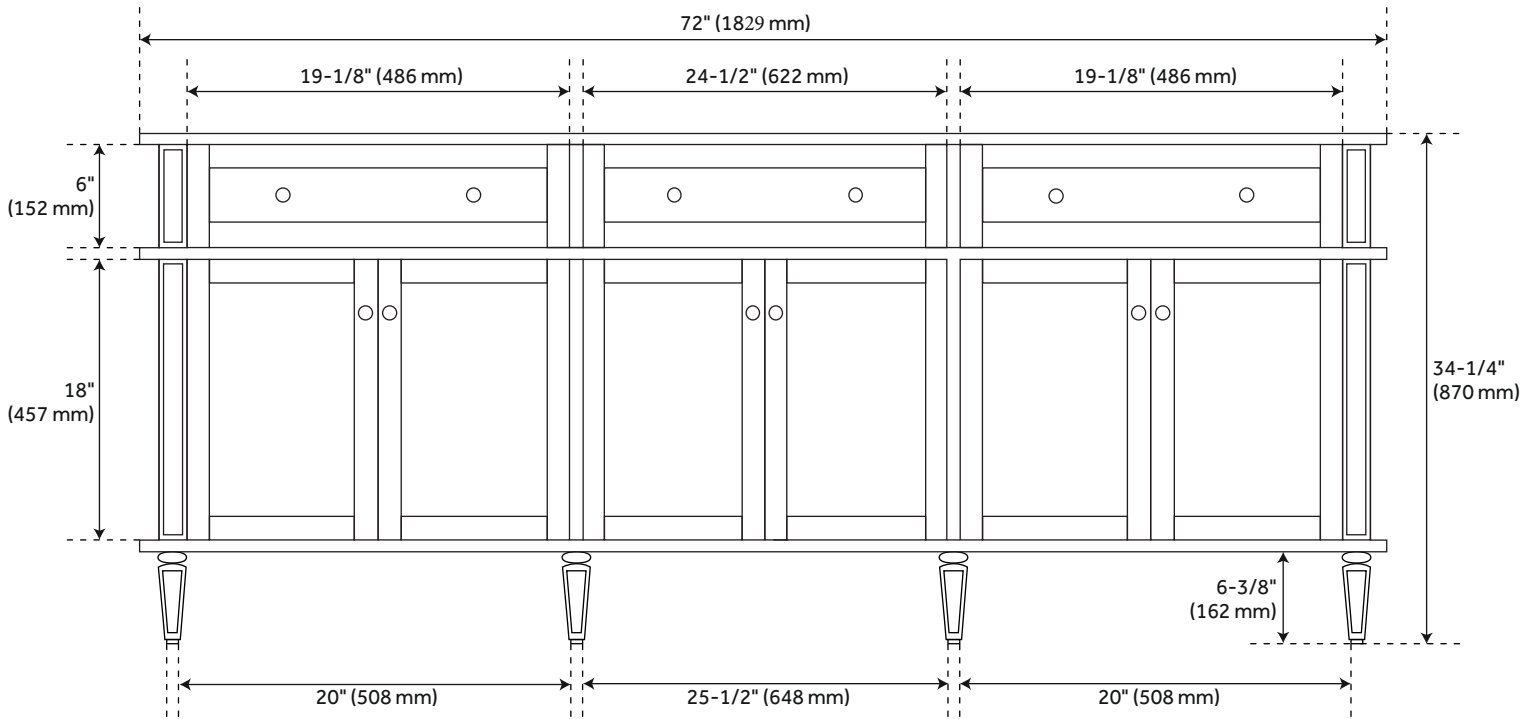

72" ELMDALE DOUBLE VANITY - ANTIQUE BROWN - VANITY CABINET ONLY

SKU: 454075
Code: SH454075

FEATURES

Installation Type: Freestanding
Features: Matching Mirror;Soft-Close Hinges
Product Finish: Antique Brown
Material: Mahogany
Number of Doors: 6
Number of Drawers: 4
Width: 72"
Height: 34-1/4"
Depth: 21"
Assembly Required: No
Dovetail Drawers: Yes
Number of Basins: 2
Vanity Top Options: No Top
Basin Length: 16"
Basin Width: 12-1/2"
Water Depth To Overflow: 5"
Faucet Included: No
Water Depth to Rim: 6"
Size: 72 in
Hardware Finish: Antique Brass
Built-In Adjusters: Yes
Sink Included: no
Basin Overflow: Yes
Vanity Top Included: no
Mirror Included: No

REVISED 4/24/2024

72" ELMDALE DOUBLE VANITY - ANTIQUE BROWN - VANITY CABINET ONLY

SKU: 454075
Code: SH454075

ADDITIONAL FEATURES

- See Installation Instructions for directions to attach the vanity top and sink.
- All dimensions are ($\pm 1/2$ ").

REVISED 4/24/2024

72" ELMDALE DOUBLE VANITY - ANTIQUE BROWN

All dimensions and specifications are nominal and may vary. Use actual products for accuracy in critical situations.