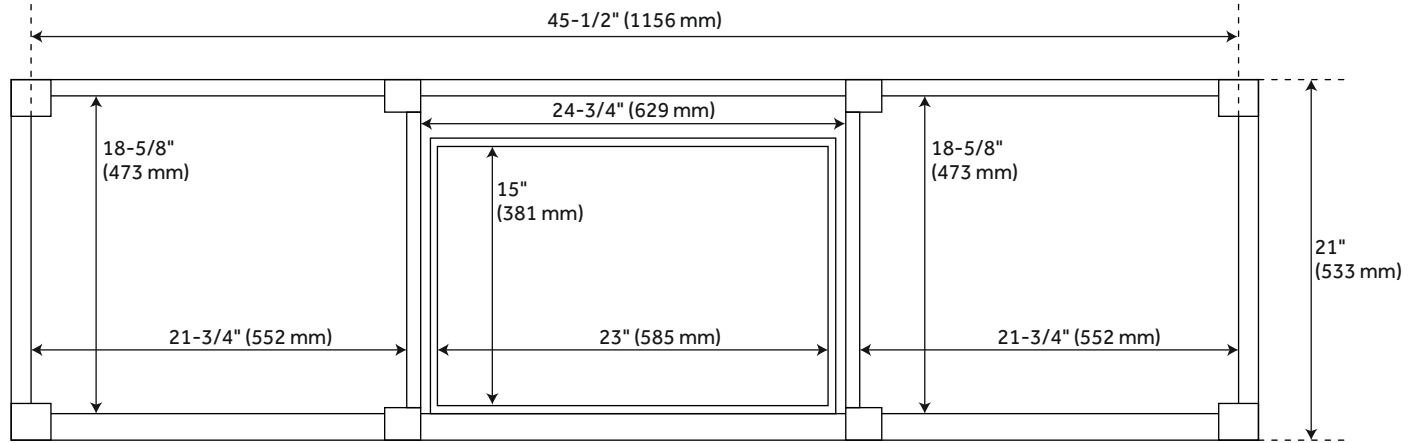

72" ELMDALE DOUBLE VANITY - ANTIQUE BROWN - VANITY CABINET ONLY

SKU: 454075
Code: SH454075

FEATURES

Installation Type: Freestanding
Features: Matching Mirror;Soft-Close Hinges
Product Finish: Antique Brown
Material: Mahogany
Number of Doors: 6
Number of Drawers: 4
Width: 72"
Height: 34-1/4"
Depth: 21"
Assembly Required: No
Dovetail Drawers: Yes
Number of Basins: 2
Vanity Top Options: No Top
Basin Length: 16"
Basin Width: 12-1/2"
Water Depth To Overflow: 5"
Faucet Included: No
Water Depth to Rim: 6"
Size: 72 in
Hardware Finish: Antique Brass
Built-In Adjusters: Yes
Sink Included: no
Basin Overflow: Yes
Vanity Top Included: no
Mirror Included: No

REVISED 4/24/2024

72" ELMDALE DOUBLE VANITY - ANTIQUE BROWN - VANITY CABINET ONLY

SKU: 454075
Code: SH454075

ADDITIONAL FEATURES

- See Installation Instructions for directions to attach the vanity top and sink.
- All dimensions are ($\pm 1/2$ ").

REVISED 4/24/2024

72" ELMDALE DOUBLE VANITY - ANTIQUE BROWN

All dimensions and specifications are nominal and may vary. Use actual products for accuracy in critical situations.