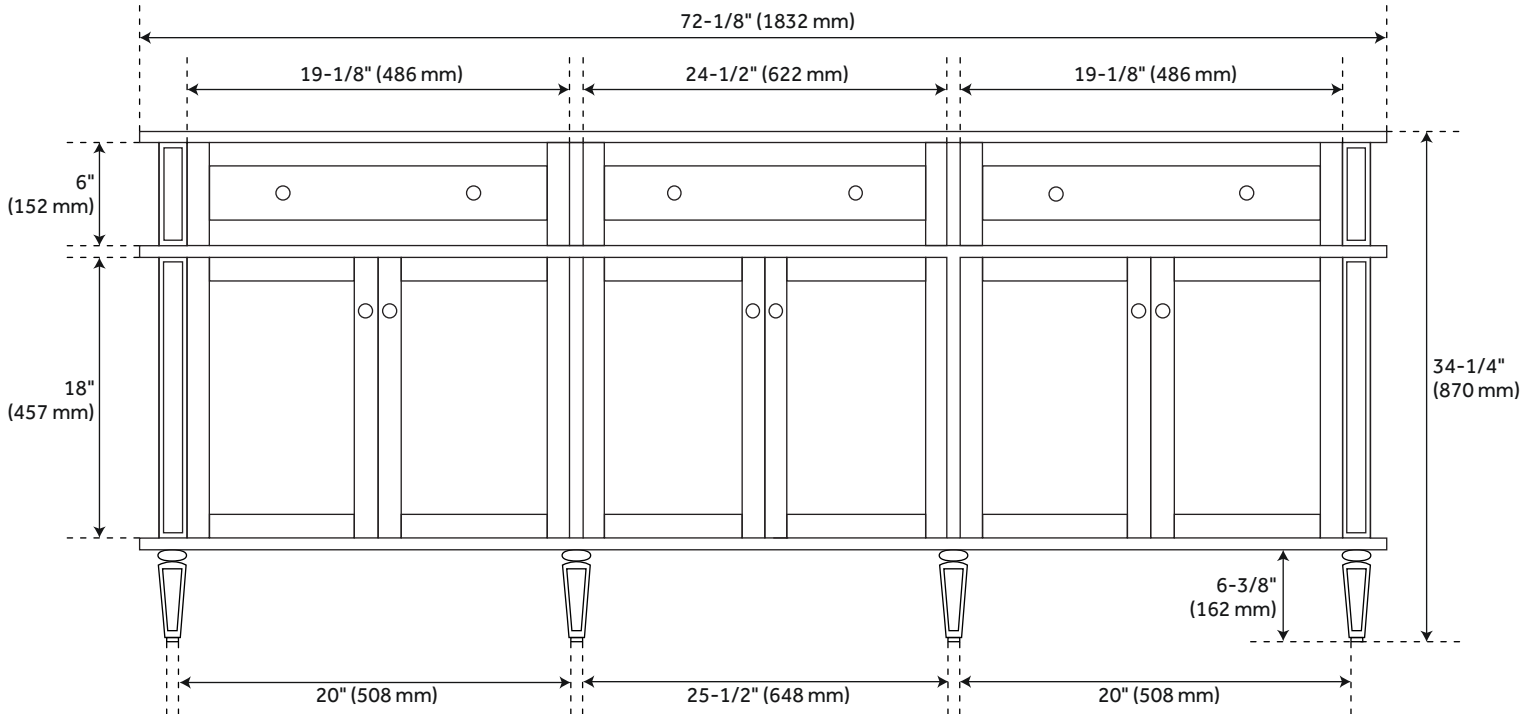

72" ELMDALE DOUBLE VANITY - ANTIQUE BROWN

SKU: 454075

All dimensions and specifications are nominal and may vary. Use actual products for accuracy in critical situations.