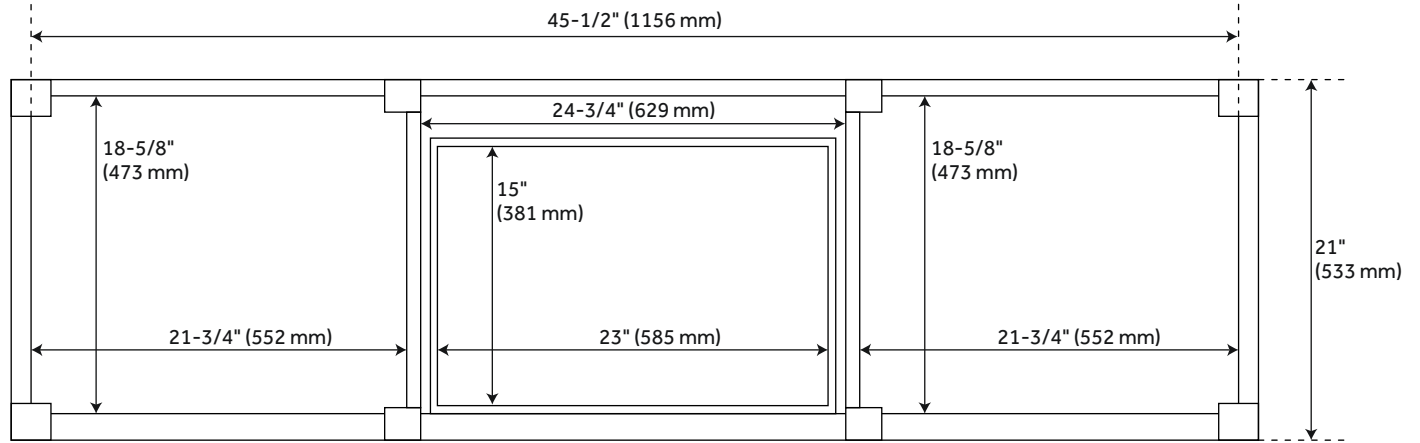

72" ELMDALE DOUBLE VANITY - ANTIQUE BROWN

SKU: 454075

All dimensions and specifications are nominal and may vary. Use actual products for accuracy in critical situations.