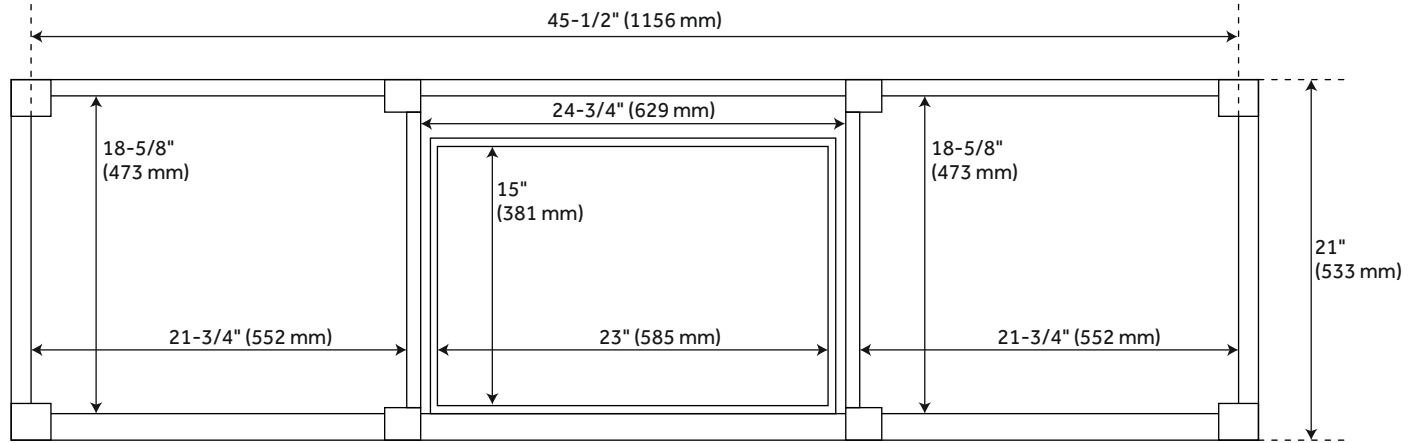

## FEATURES

Installation Type: Freestanding  
Features: Matching Mirror;Soft-Close Hinges  
Product Finish: Antique Brown  
Material: Mahogany  
Number of Doors: 6  
Number of Drawers: 4  
Width: 72"  
Height: 34-1/4"  
Depth: 21"  
Assembly Required: No  
Dovetail Drawers: Yes  
Number of Basins: 2  
Sink Installation: Undermount - Rectangle  
Basin Length: 16"  
Basin Width: 11-3/4"  
Water Depth To Overflow: 4-1/2"  
Fits Drain Hole Size: 1-1/2"  
Faucet Included: No  
Vanity Top Thickness: 3cm  
Water Depth to Rim: 6"  
Hardware Finish: Antique Brass  
Built-In Adjusters: Yes  
Sink Included: yes  
Basin Overflow: Yes  
Vanity Top Included: yes  
Vanity Top Depth: 22"  
Vanity Top Width: 73"  
Mirror Included: No

## ADDITIONAL FEATURES

- Includes a matching backsplash and a white porcelain sink.
- Granite is A-grade. Polished Carrara Marble is sourced from Italy.
- Each stone top is carved from a single piece of stone and will feature natural variations.
- See Installation Instructions for directions to attach the vanity top and sink.
- All dimensions are ( $\pm 1/2''$ ).
- [Wood finish samples available.](#)

# 72" ELMDALE DOUBLE VANITY - ANTIQUE BROWN

All dimensions and specifications are nominal and may vary. Use actual products for accuracy in critical situations.