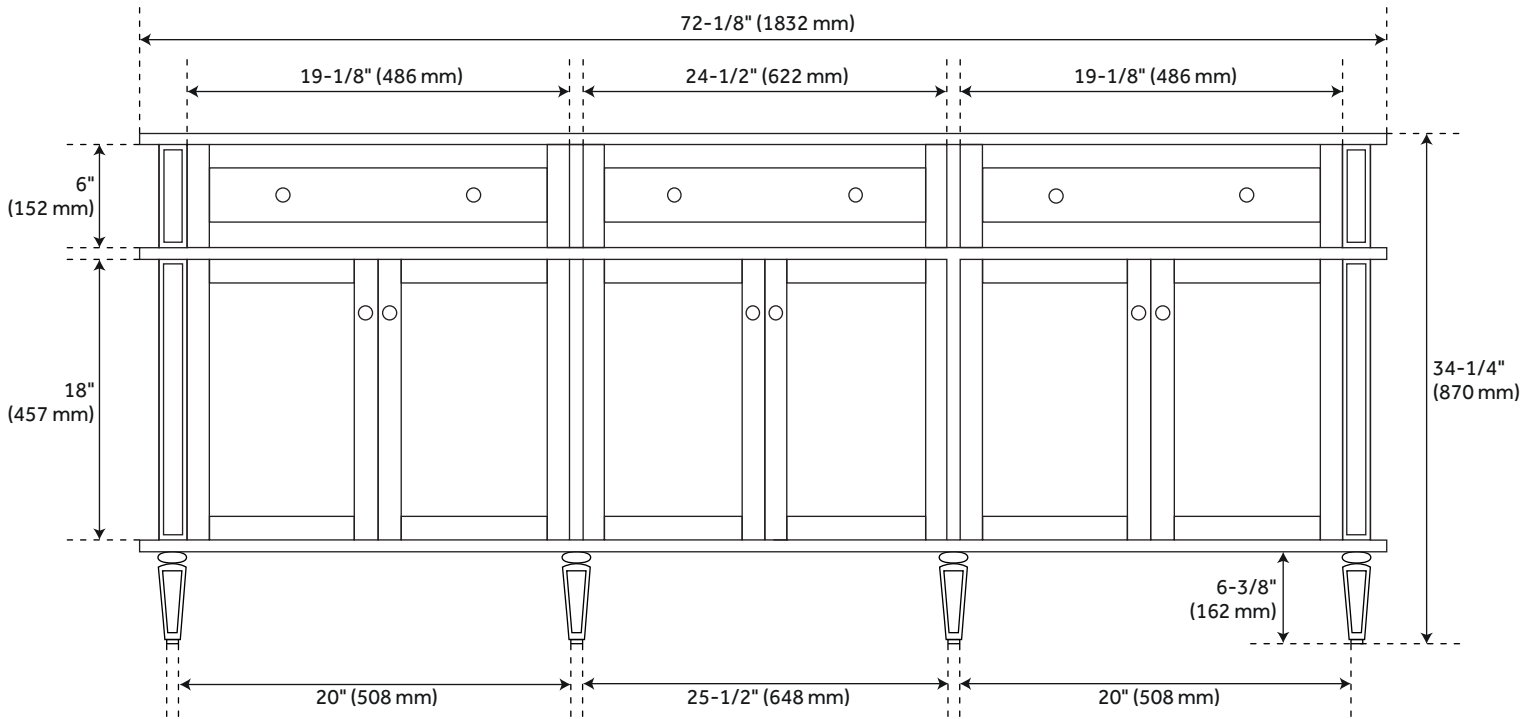

72" ELMDALE DOUBLE VANITY FOR UNDERMOUNT SINKS - ANTIQUE BROWN

SKU: 951650-UM

Code: SH465059, SH465058, SH465060, SH465055, SH465057, SH465061, SH465054

FEATURES

Installation Type: Freestanding
Features: Matching Mirror;Soft-Close Hinges
Product Finish: Antique Brown
Material: Mahogany
Number of Doors: 6
Number of Drawers: 4
Width: 72-1/8"
Height: 34-1/4"
Depth: 21"
Assembly Required: No
Dovetail Drawers: Yes
Number of Basins: 2
Sink Installation: Undermount - Oval
Basin Length: 16"
Basin Width: 12-1/2"
Water Depth To Overflow: 5"
Fits Drain Hole Size: 1-1/2"
Faucet Included: No
Vanity Top Thickness: 3cm
Water Depth to Rim: 6"
Hardware Finish: Antique Brass
Built-In Adjusters: Yes
Sink Included: yes
Basin Overflow: Yes
Vanity Top Included: yes
Vanity Top Depth: 22"
Vanity Top Width: 73"
Mirror Included: No

REVISED 3/21/2023

72" ELMDALE DOUBLE VANITY FOR UNDERMOUNT SINKS - ANTIQUE BROWN

SKU: 951650-UM

Code: SH465059, SH465058, SH465060, SH465055, SH465057, SH465061, SH465054

ADDITIONAL FEATURES

- Includes a matching backsplash and a white porcelain sink.
- Granite is A-grade. Polished Carrara Marble is sourced from Italy.
- Each stone top is carved from a single piece of stone and will feature natural variations.
- See Installation Instructions for directions to attach the vanity top and sink.
- All dimensions are ($\pm 1/2''$).
- [Wood finish samples available.](#)

REVISED 3/21/2023

72" ELMDALE DOUBLE VANITY - ANTIQUE BROWN

SKU: 454075

All dimensions and specifications are nominal and may vary. Use actual products for accuracy in critical situations.