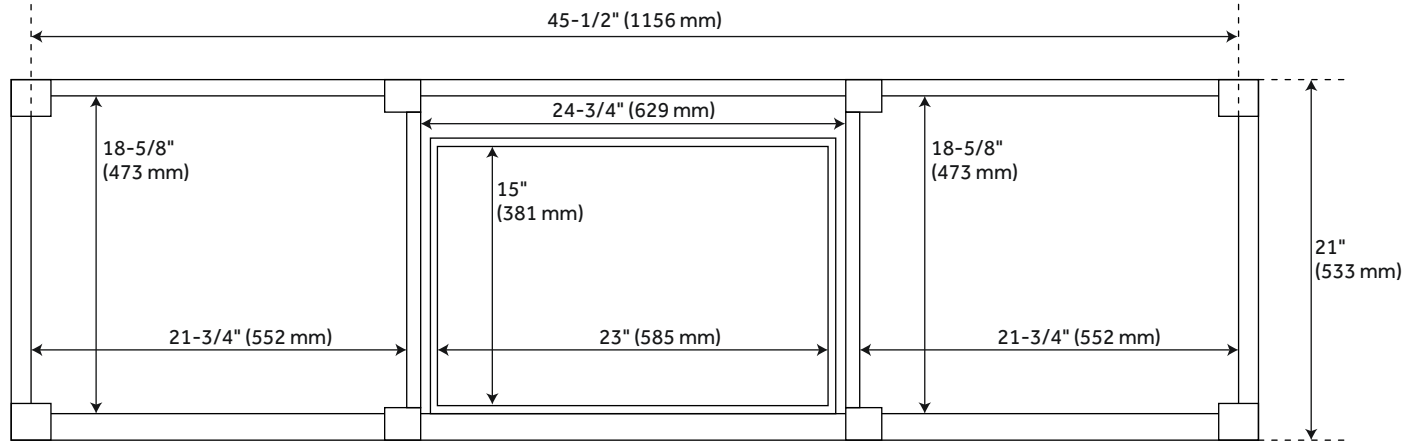

72" ELMDALE DOUBLE VANITY FOR UNDERMOUNT SINKS - ANTIQUE BROWN

SKU: 951650-UM

Code: SH465059, SH465058, SH465060, SH465055, SH465057, SH465061, SH465054

FEATURES

Installation Type: Freestanding
Features: Matching Mirror;Soft-Close Hinges
Product Finish: Antique Brown
Material: Mahogany
Number of Doors: 6
Number of Drawers: 4
Width: 72-1/8"
Height: 34-1/4"
Depth: 21"
Assembly Required: No
Dovetail Drawers: Yes
Number of Basins: 2
Sink Installation: Undermount - Oval
Basin Length: 16"
Basin Width: 12-1/2"
Water Depth To Overflow: 5"
Fits Drain Hole Size: 1-1/2"
Faucet Included: No
Vanity Top Thickness: 3cm
Water Depth to Rim: 6"
Hardware Finish: Antique Brass
Built-In Adjusters: Yes
Sink Included: yes
Basin Overflow: Yes
Vanity Top Included: yes
Vanity Top Depth: 22"
Vanity Top Width: 73"
Mirror Included: No

REVISED 3/21/2023

72" ELMDALE DOUBLE VANITY FOR UNDERMOUNT SINKS - ANTIQUE BROWN

SKU: 951650-UM

Code: SH465059, SH465058, SH465060, SH465055, SH465057, SH465061, SH465054

ADDITIONAL FEATURES

- Includes a matching backsplash and a white porcelain sink.
- Granite is A-grade. Polished Carrara Marble is sourced from Italy.
- Each stone top is carved from a single piece of stone and will feature natural variations.
- See Installation Instructions for directions to attach the vanity top and sink.
- All dimensions are ($\pm 1/2''$).
- [Wood finish samples available.](#)

REVISED 3/21/2023

72" ELMDALE DOUBLE VANITY - ANTIQUE BROWN

SKU: 454075

All dimensions and specifications are nominal and may vary. Use actual products for accuracy in critical situations.