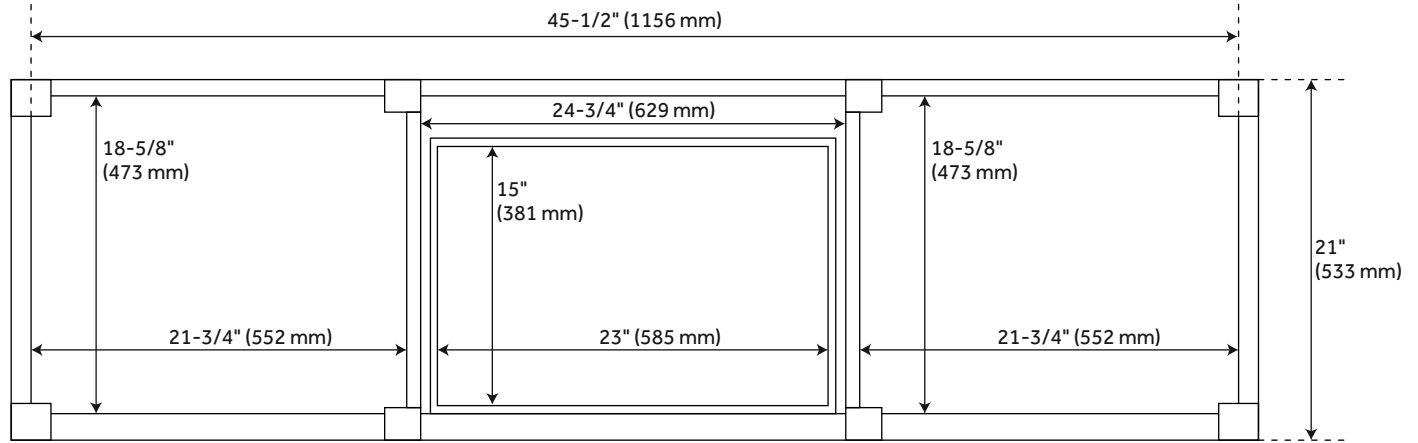

## FEATURES

Installation Type: Freestanding  
Features: Matching Mirror;Soft-Close Hinges  
Product Finish: Antique Brown  
Material: Mahogany  
Number of Doors: 6  
Number of Drawers: 4  
Width: 72"  
Height: 34-1/4"  
Depth: 21"  
Assembly Required: No  
Dovetail Drawers: Yes  
Number of Basins: 2  
Sink Installation: Undermount - Oval  
Basin Length: 16"  
Basin Width: 12-1/2"  
Water Depth To Overflow: 5"  
Fits Drain Hole Size: 1-1/2"  
Faucet Included: No  
Vanity Top Thickness: 3cm  
Water Depth to Rim: 6"  
Hardware Finish: Antique Brass  
Built-In Adjusters: Yes  
Sink Included: yes  
Basin Overflow: Yes  
Vanity Top Included: yes  
Vanity Top Depth: 22"  
Vanity Top Width: 73"  
Mirror Included: No

## ADDITIONAL FEATURES

- Includes a matching backsplash and a white porcelain sink.
- Granite is A-grade. Polished Carrara Marble is sourced from Italy.
- Each stone top is carved from a single piece of stone and will feature natural variations.
- See Installation Instructions for directions to attach the vanity top and sink.
- All dimensions are ( $\pm 1/2''$ ).
- [Wood finish samples available.](#)

# 72" ELMDALE DOUBLE VANITY - ANTIQUE BROWN

All dimensions and specifications are nominal and may vary. Use actual products for accuracy in critical situations.