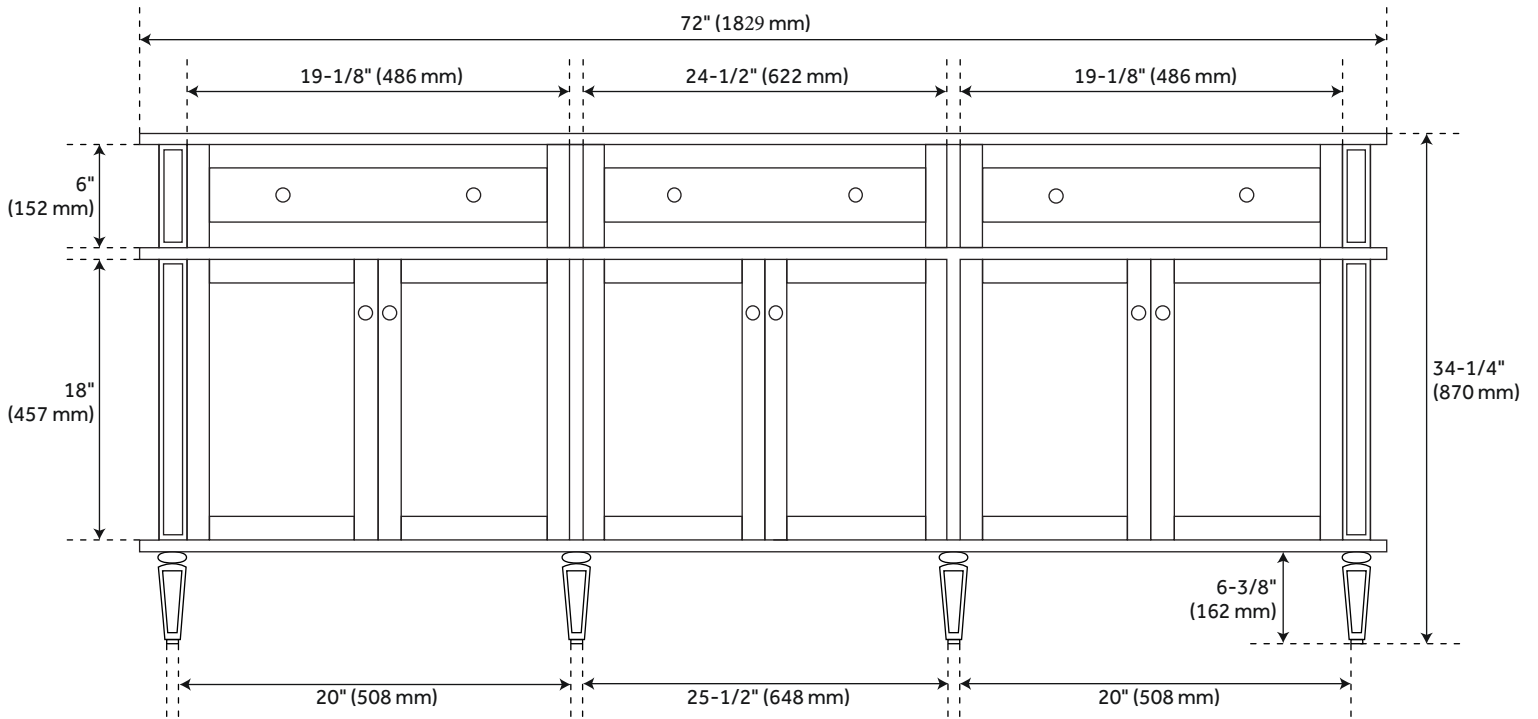

72" ELMDALE DOUBLE VANITY - ANTIQUE BROWN

All dimensions and specifications are nominal and may vary. Use actual products for accuracy in critical situations.