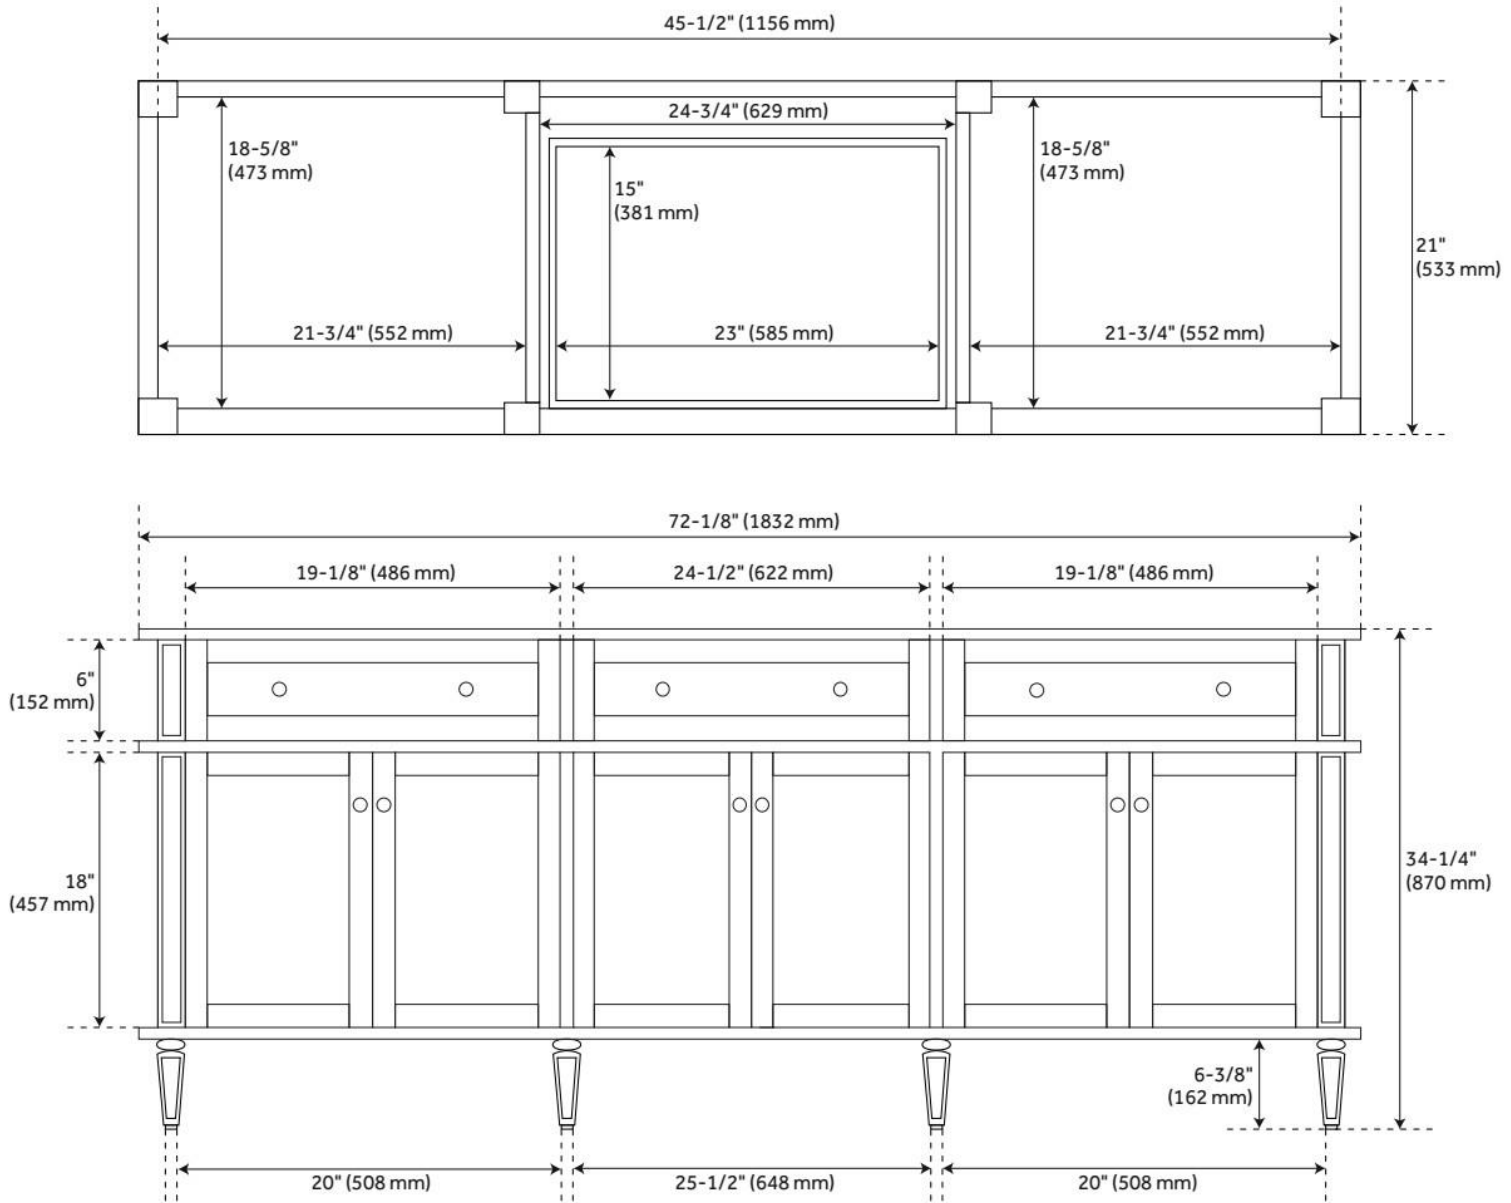

72" ELMDALE DOUBLE VANITY - ANTIQUE BROWN - VANITY CABINET ONLY

SKU: 454075
Code: SH454075

REVISED 8/8/2024