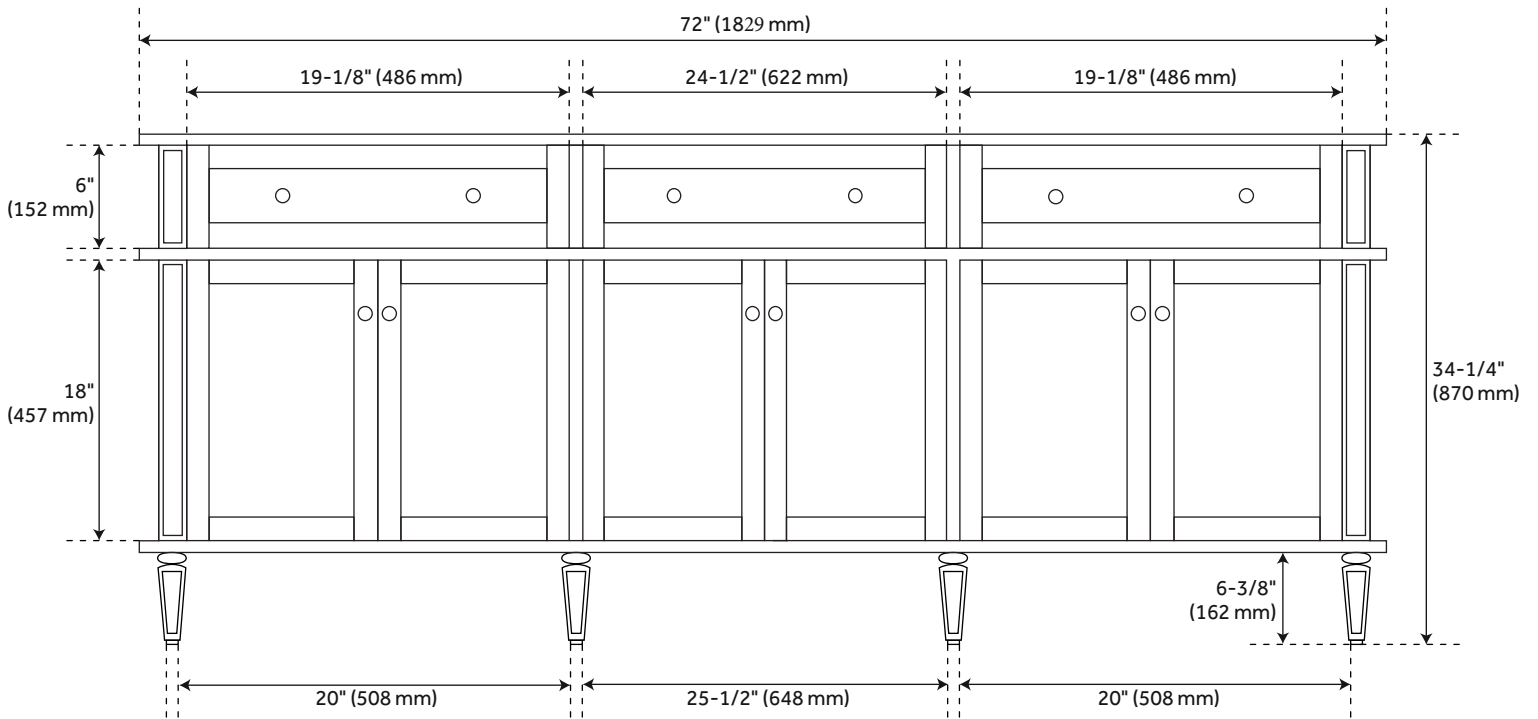

72" ELMDALE DOUBLE VANITY - CHARCOAL BLACK

All dimensions and specifications are nominal and may vary. Use actual products for accuracy in critical situations.