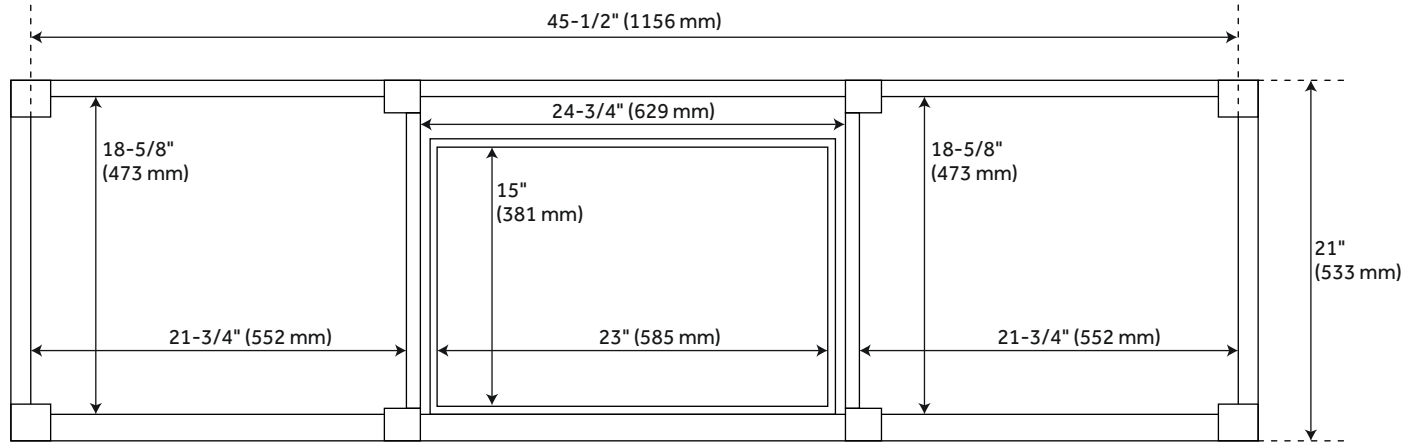

72" ELMDALE DOUBLE VANITY - CHARCOAL BLACK

All dimensions and specifications are nominal and may vary. Use actual products for accuracy in critical situations.