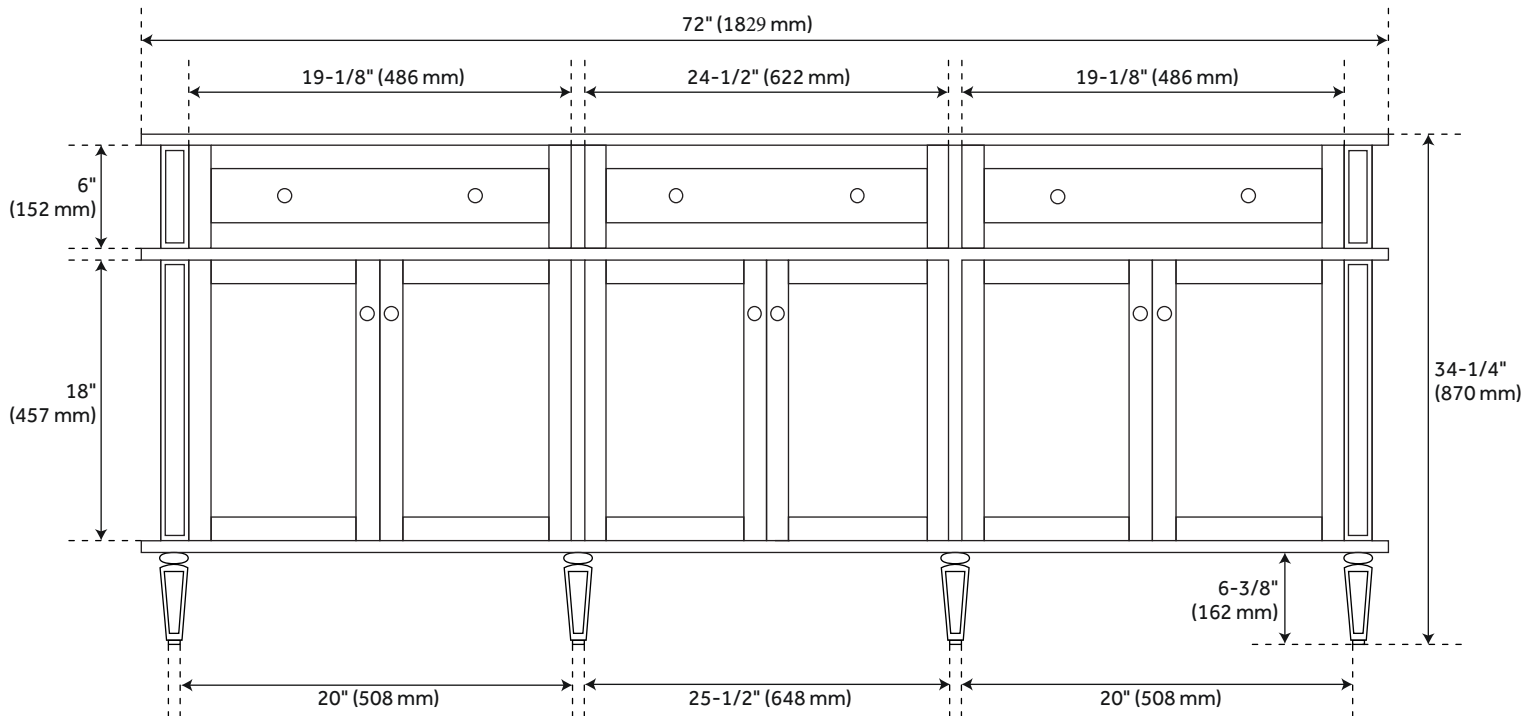

72" ELMDALE DOUBLE VANITY - CHARCOAL BLACK

All dimensions and specifications are nominal and may vary. Use actual products for accuracy in critical situations.