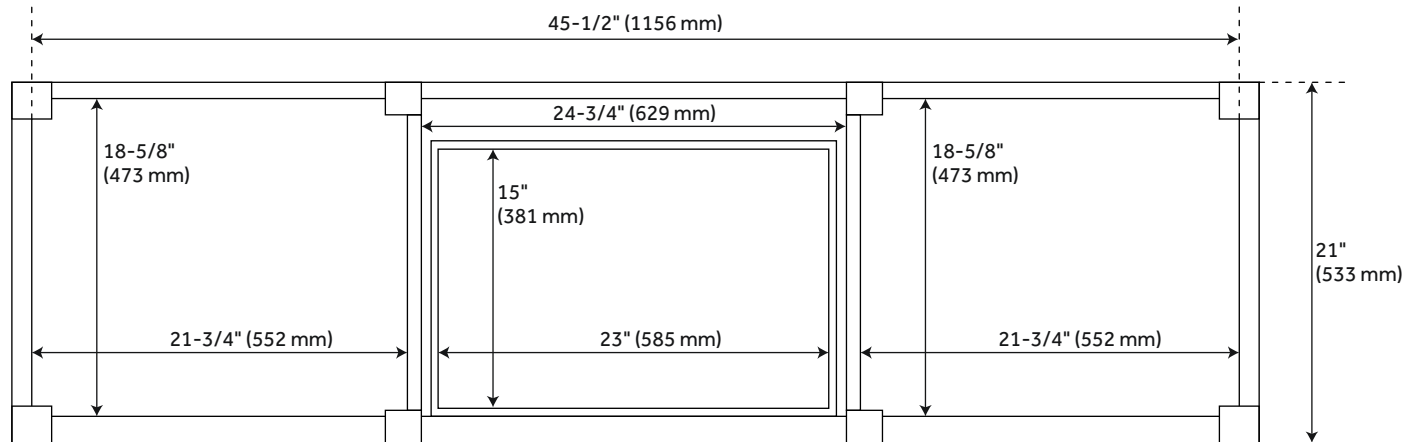

72" ELMDALE DOUBLE VANITY - CHARCOAL BLACK

All dimensions and specifications are nominal and may vary. Use actual products for accuracy in critical situations.